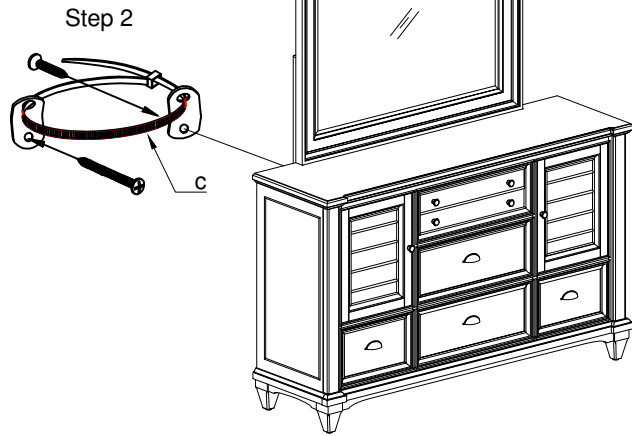

Assembly Instruction

HOUS 3592-04 White Mirror SKU# 32235928
HOUS 3594-04 Gray Mirror SKU# 32235942
HOUS 3598-04 Mint Mirror SKU# 32235980

Thank you for purchasing this quality product. Be sure to check all packing materials carefully for small parts which may have come loose inside the carton during shipment. Identify and count all parts and compare with the parts list below.
**Assemble the product on a flat, soft surface such as a carpet or cloth to prevent scratching the finish. Read all instruction and study the drawings carefully before starting the assembly process.

Parts list

NO	SKETCH	DESCRIPTION	Q'TY
A		Door Dresser (for option 1)	1 pc
		Drawer Dresser (for option 2)	1 pc
B		Mirror	1 pc
C		Mirror Support	2 pcs

Hardware list (Enclosed In Mirror)

NO	SKETCH	DESCRIPTION		Q'TY
a		4mm	Allen key	1 pc
b		Ø1/4 " x 20 x 1-9/16"	Connecting bolts w/washer, spring washer	8 pcs

Hardware list (Enclosed In Dresser)

NO	SKETCH	DESCRIPTION	Q'TY
c		Furniture tipping restraint	1 set

Option 2
with Drawer Dresser