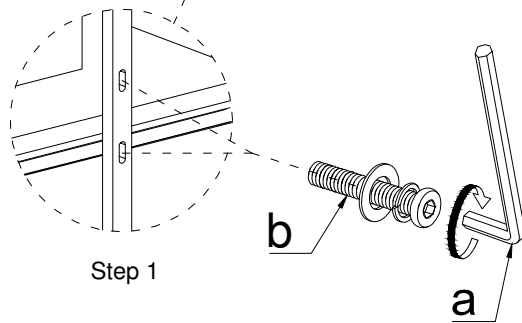

Assembly Instruction

HOUS 3592-04 White Mirror SKU# 32235928
HOUS 3594-04 Gray Mirror SKU# 32235942
HOUS 3598-04 Mint Mirror SKU# 32235980

Thank you for purchasing this quality product. Be sure to check all packing materials carefully for small parts which may have come loose inside the carton during shipment. Identify and count all parts and compare with the parts list below.
**Assemble the product on a flat, soft surface such as a carpet or cloth to prevent scratching the finish. Read all instruction and study the drawings carefully before starting the assembly process.

Parts list

NO	SKETCH	DESCRIPTION	Q'TY
A		Door Dresser (for option 1)	1 pc
		Drawer Dresser (for option 2)	1 pc
B		Mirror	1 pc
C		Mirror Support	2 pcs

Hardware list (Enclosed In Mirror)

NO	SKETCH	DESCRIPTION		Q'TY
a		4mm	Allen key	1 pc
b		Ø1/4 " x 20 x 1-9/16"	Connecting bolts w/washer, spring washer	8 pcs

Hardware list (Enclosed In Dresser)

NO	SKETCH	DESCRIPTION	Q'TY
c		Furniture tipping restraint	1 set

Option 2
with Drawer Dresser