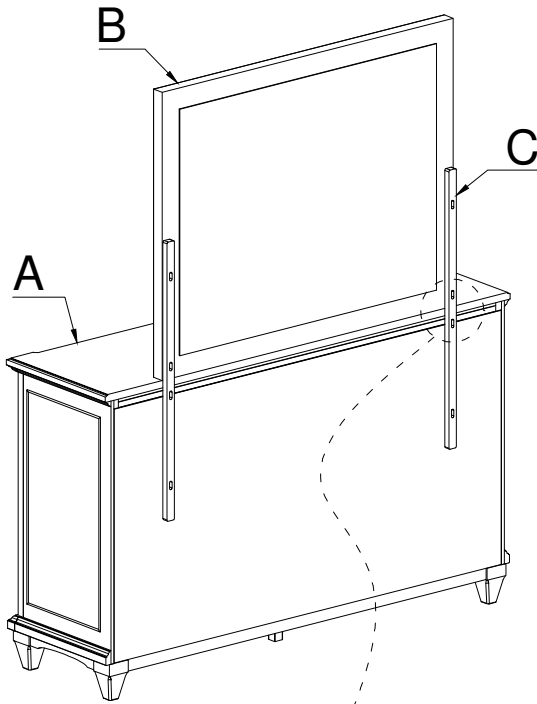

Assembly Instruction

HOUS 3592-04 White Mirror SKU# 32235928
HOUS 3594-04 Gray Mirror SKU# 32235942
HOUS 3598-04 Mint Mirror SKU# 32235980

Thank you for purchasing this quality product. Be sure to check all packing materials carefully for small parts which may have come loose inside the carton during shipment. Identify and count all parts and compare with the parts list below.
**Assemble the product on a flat, soft surface such as a carpet or cloth to prevent scratching the finish. Read all instruction and study the drawings carefully before starting the assembly process.

Parts list

NO	SKETCH	DESCRIPTION	Q'TY
A		Door Dresser (for option 1)	1 pc
		Drawer Dresser (for option 2)	1 pc
B		Mirror	1 pc
C		Mirror Support	2 pcs

Hardware list (Enclosed In Mirror)

NO	SKETCH	DESCRIPTION		Q'TY
a		4mm	Allen key	1 pc
b		Ø1/4 " x 20 x 1-9/16"	Connecting bolts w/washer, spring washer	8 pcs

Hardware list (Enclosed In Dresser)

NO	SKETCH	DESCRIPTION	Q'TY
c		Furniture tipping restraint	1 set

Option 2
with Drawer Dresser