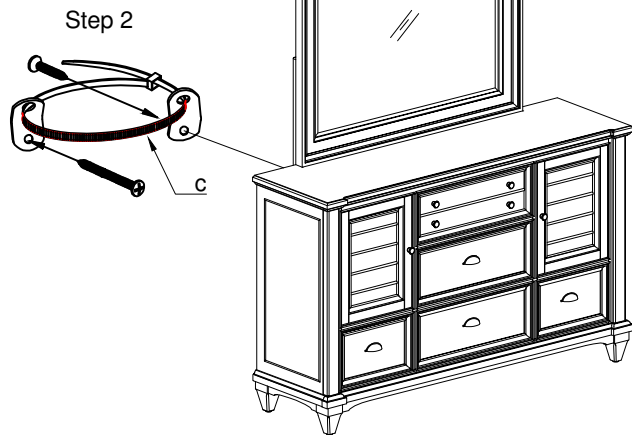

Assembly Instruction

HOUS 3592-04 White Mirror SKU# 32235928
HOUS 3594-04 Gray Mirror SKU# 32235942
HOUS 3598-04 Mint Mirror SKU# 32235980

Thank you for purchasing this quality product. Be sure to check all packing materials carefully for small parts which may have come loose inside the carton during shipment. Identify and count all parts and compare with the parts list below.
**Assemble the product on a flat, soft surface such as a carpet or cloth to prevent scratching the finish. Read all instruction and study the drawings carefully before starting the assembly process.

Parts list

NO	SKETCH	DESCRIPTION	Q'TY
A		Door Dresser (for option 1)	1 pc
		Drawer Dresser (for option 2)	1 pc
B		Mirror	1 pc
C		Mirror Support	2 pcs

Hardware list (Enclosed In Mirror)

NO	SKETCH	DESCRIPTION		Q'TY
a		4mm	Allen key	1 pc
b		Ø1/4 " x 20 x 1-9/16"	Connecting bolts w/washer, spring washer	8 pcs

Hardware list (Enclosed In Dresser)

NO	SKETCH	DESCRIPTION	Q'TY
c		Furniture tipping restraint	1 set

Option 2 with Drawer Dresser