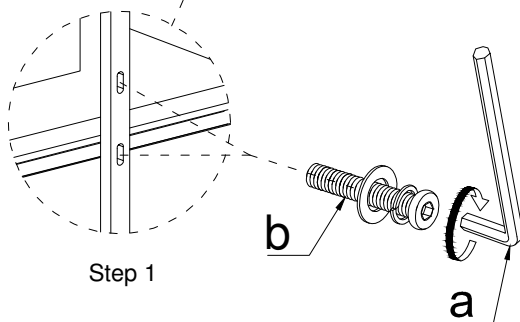

Assembly Instruction

HOUS 3592-04 White Mirror SKU# 32235928
HOUS 3594-04 Gray Mirror SKU# 32235942
HOUS 3598-04 Mint Mirror SKU# 32235980

Thank you for purchasing this quality product. Be sure to check all packing materials carefully for small parts which may have come loose inside the carton during shipment. Identify and count all parts and compare with the parts list below.
**Assemble the product on a flat, soft surface such as a carpet or cloth to prevent scratching the finish. Read all instruction and study the drawings carefully before starting the assembly process.

Parts list

NO	SKETCH	DESCRIPTION	Q'TY
A		Door Dresser (for option 1)	1 pc
		Drawer Dresser (for option 2)	1 pc
B		Mirror	1 pc
C		Mirror Support	2 pcs

Hardware list (Enclosed In Mirror)

NO	SKETCH	DESCRIPTION		Q'TY
a		4mm	Allen key	1 pc
b		Ø1/4 " x 20 x 1-9/16"	Connecting bolts w/washer, spring washer	8 pcs

Hardware list (Enclosed In Dresser)

NO	SKETCH	DESCRIPTION	Q'TY
c		Furniture tipping restraint	1 set

Option 2 with Drawer Dresser