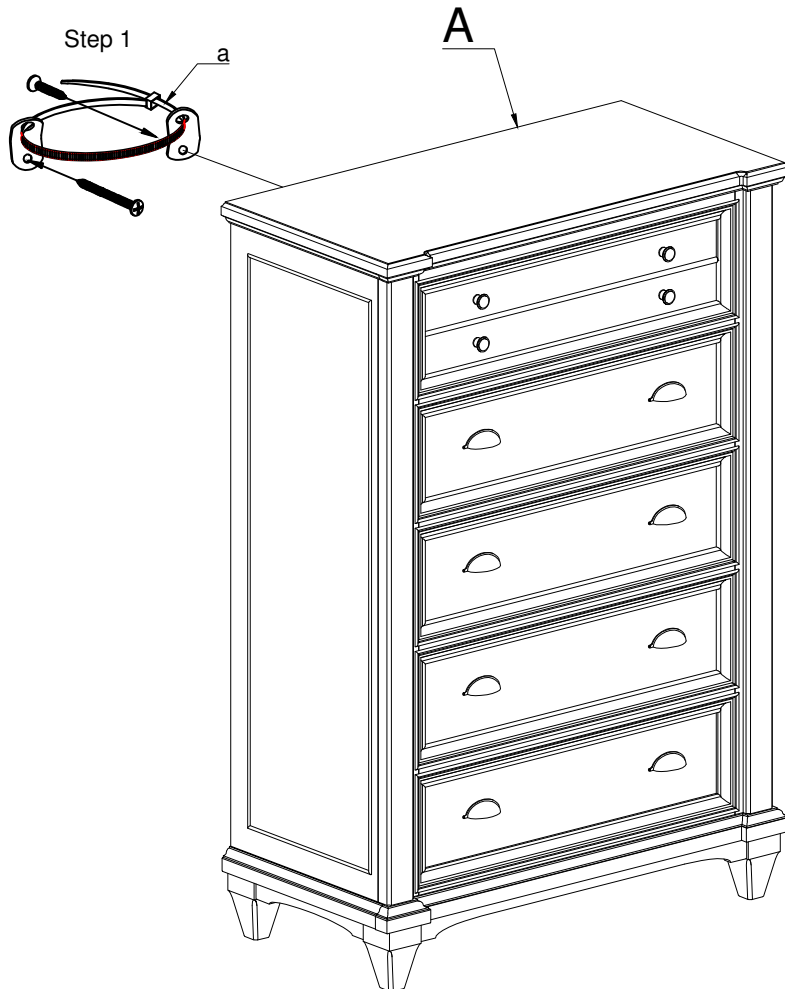

Assembly Instruction

HOUS 3592-11	White	Drawer Chest	SKU#	32635926
HOUS 3594-11	Gray	Drawer Chest	SKU#	32635940
HOUS 3598-11	Mint	Drawer Chest	SKU#	32635988

Thank you for purchasing this quality product. Be sure to check all packing materials carefully for small parts which may have come loose inside the carton during shipment. Identify and count all parts and compare with the parts list below.

**Assemble the product on a flat, soft surface such as a carpet or cloth to prevent scratching the finish. Read all instruction and study the drawings carefully before starting the assembly process.

Parts list

NO	SKETCH	DESCRIPTION	Q'TY
A		Drawer Chest	1 pc

Hardware list (Enclosed In Drawer Chest)

NO	SKETCH	DESCRIPTION	Q'TY
a		Furniture tipping restraint	1 set

Cleaning Instruction: Clean finished parts with a mild dishwashing liquid and water solution on a damp cloth. Polish the finish with soft cloth and an industry recognized furniture polish.