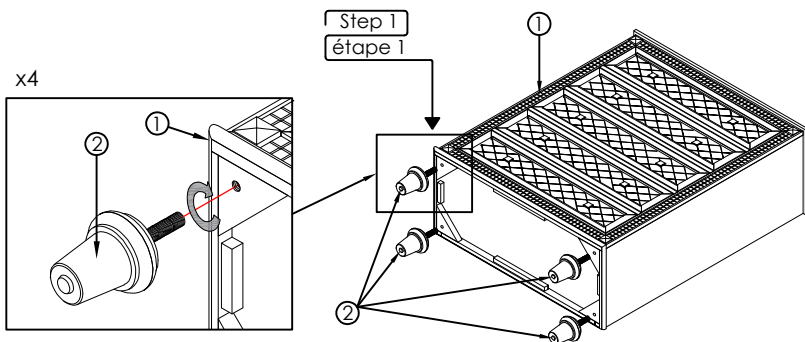

*ANTI-TIPPING HARDWARE PACK IS AT THE BACK PANEL.
*UNE TROUSSE ANTI-BASCULEMENT EST SITUÉ SUR LE PANNEAU ARRIÈRE.

5844-9 PART LIST / LISTE PIÈCES

NO	SKETCH	DESCRIPTION	Q'TY
1		CHEST	1 pc
2		LEG	4 PCS

5844-9 HARDWARE LIST / LISTE DE QUINCAILLERIE

NO	SKETCH	DESCRIPTION	Q'TY
A		L BRACKET / L CROCHET	2 pcs
B		TIE STRAP / TLE	1 pc
C		SCREW / VIS M4*16mm	1 pc
D		SCREW / VIS M4*50mm	1 pc

*SCREWDRIVER (NOT PROVIDED)

**Completed
Terminé**