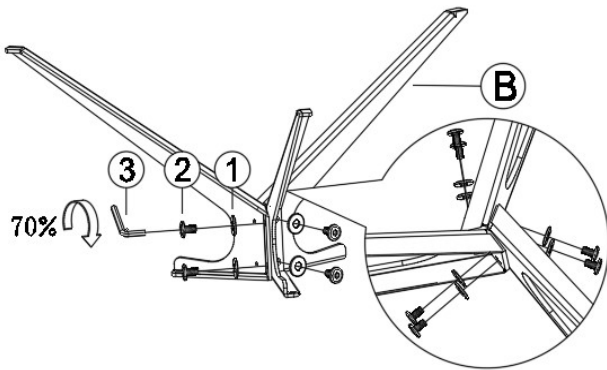

STEP 1 / ÉTAPE 1

STEP 2 / ÉTAPE 2

Table Assembly is completed/COMPLÉTÉ.