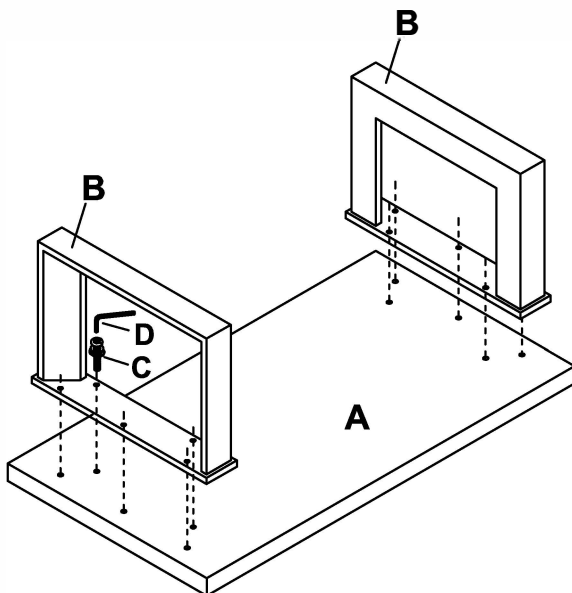

SILVIA 5766M-30

COFFEE TABLE / TABLE BASSE

HAVE A QUESTION? GIVE US A CALL. 1-800-363-0219 VOUS AVEZ UNE QUESTION? APPELEZ-NOUS AU 1-800-363-0219

Thank you for purchasing this product from Mazin Furniture. Please take the time to read and follow the instructions below. Check that you have all parts and hardware before assembly. Parts apparently missing are often found in the packing materials. If you do not have all the parts listed, have your dealer contact us and they will be sent to you immediately.

Merci d'avoir acheté ce produit de Mazin Furniture. Veuillez lire et suivre les instructions ci-dessous. Vérifiez avant le montage que vous avez toutes les pièces et fixations. Les pièces qui semblent manquer se trouvent souvent dans les matériaux d'emballage. Si vous n'avez pas toutes les pièces de la liste, demandez à votre détaillant et nous vous les enverrons immédiatement.

PARTS LIST / LISTE DE PIÈCES			
A		Coffee Table Top/ Dessus de la table à café	1pc
B		Coffee Table Base / Base de la Table à Café	2pcs
HARDWARE LIST / LISTE DE QUINCAILLERIE			
C		Bolt / Boulon Ø5/16x1-3/4"L	10pcs
D		Allen key / Clè allen 5mm	1pc

STEP 1 / ETAPE 1 :

STEP 2 / ETAPE 2 :

DO NOT TIGHTEN BOLTS UNTIL COMPLETELY ASSEMBLED.
NE PAS SERRER LES BOULONS JUSQU'À CE QUE LE MONTAGE SOIT COMPLETMENT TERMINE

CAUTION

If you are placing your furniture directly on a surface with no rug or carpet, we recommend you first purchase felt pads and place under the legs, feet or base to protect your floor and facilitate movement.

ATTENTION

Si vous disposez vos meubles directement sur une surface non recouverte de tapis ou de moquette, nous vous recommandons d'acheter d'abord des patins en feutre à placer sous les pieds, les pattes ou la base des meubles pour protéger votre revêtement de sol et faciliter le déplacement des meubles.