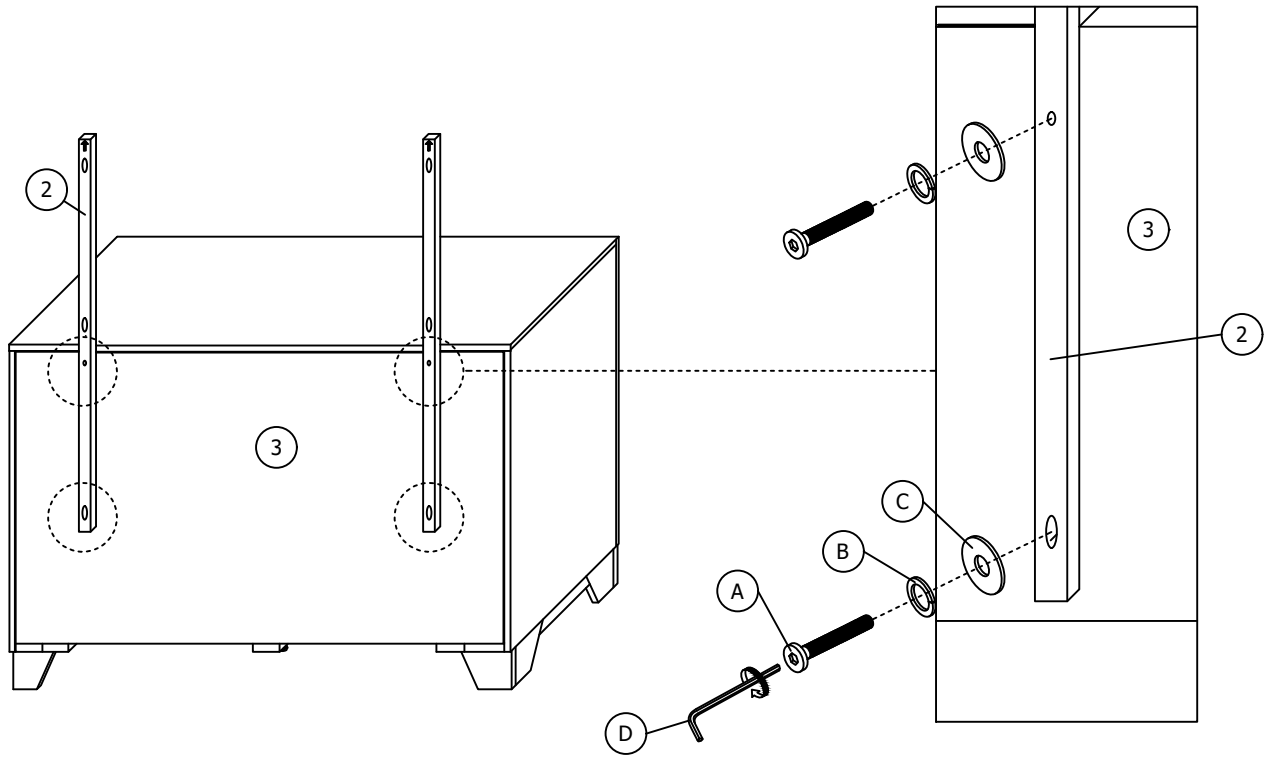

MR-LISBON ASSEMBLY INSTRUCTION / NOTICE D'ASSEMBLAGE

ASSEMBLY STEPS / ÉTAPES DE MONTAGE

STEP 1 / ÉTAPE 1

STEP 2 / ÉTAPE 2