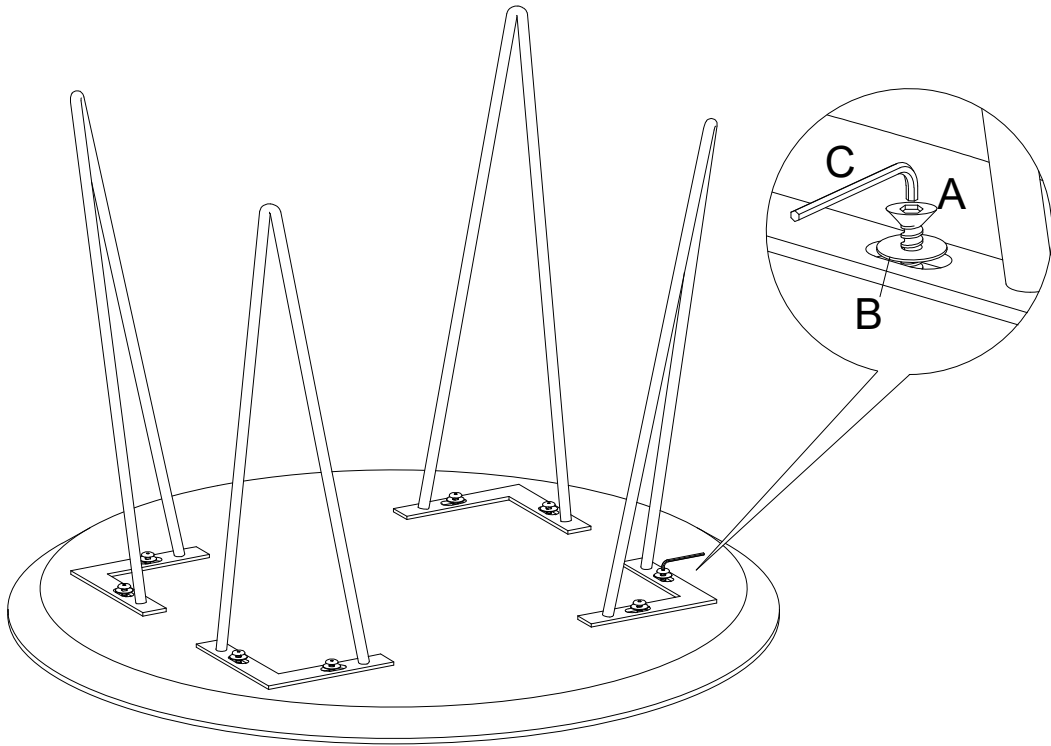

Part List

Label	Picture	Description	Qty.
1.		WOODEN TOP	1 Pc
2.		IRON LEG	4 Pcs

HARDWARE LIST :

Label	Picture	Description	Qty.
A		ALLEN BOLT	8 Pcs.
B		WASHER	8 Pcs.
C		ALLEN KEY	1 Pc.

STEP-1

STEP-2

COMPLETELY ASSEMBLED