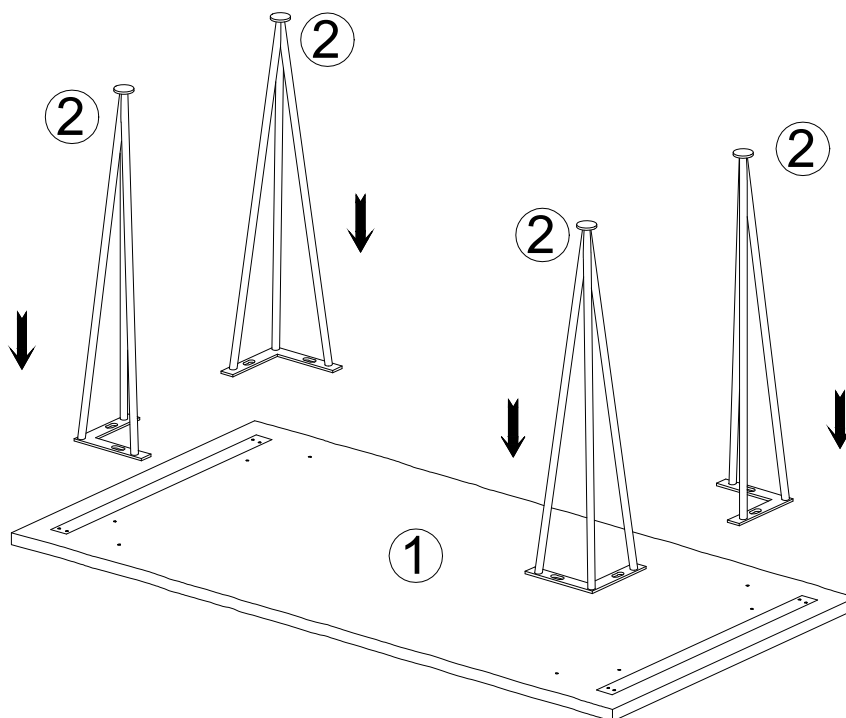

ASSEMBLY INSTRUCTIONS

Thank you for purchasing this quality product. Be sure to check all packing material carefully for small parts, which may have come loose inside the carton during shipment. Identify and count all parts and compare with the hardware and parts list below

Part List

Label	Picture	Description	Qty.
1.		WOODEN TOP	1 Pc
2.		IRON LEG	4 Pcs

HARDWARE LIST :

Label	Picture	Description	Qty.
A		ALLEN BOLT	8 Pcs.
B		WASHER	8 Pcs.
C		ALLEN KEY	1 Pc.

STEP-1