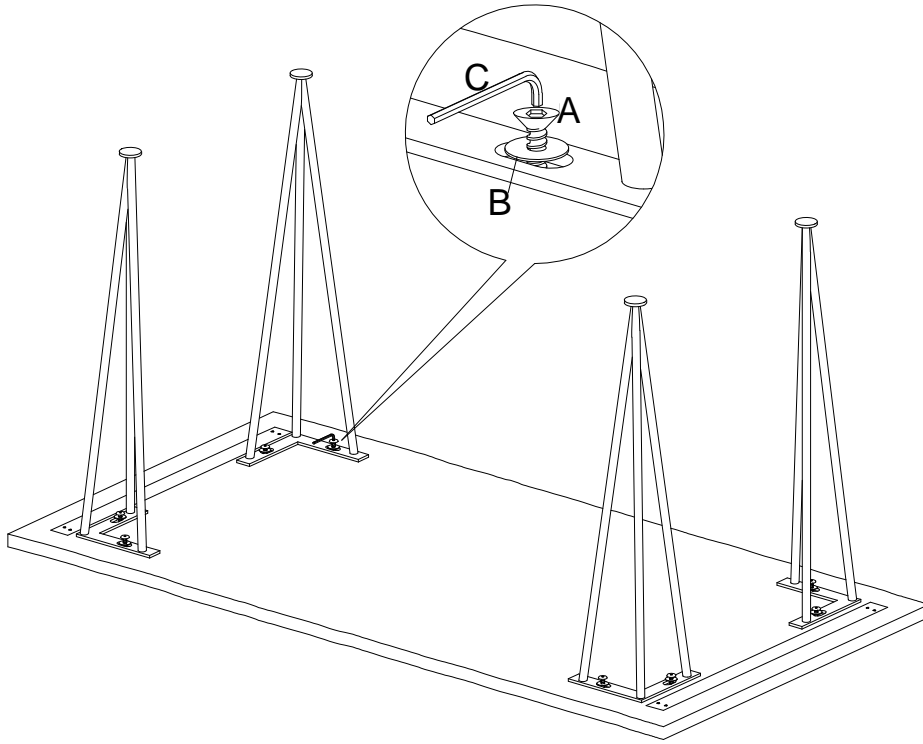

STEP-2

COMPLETELY ASSEMBLED