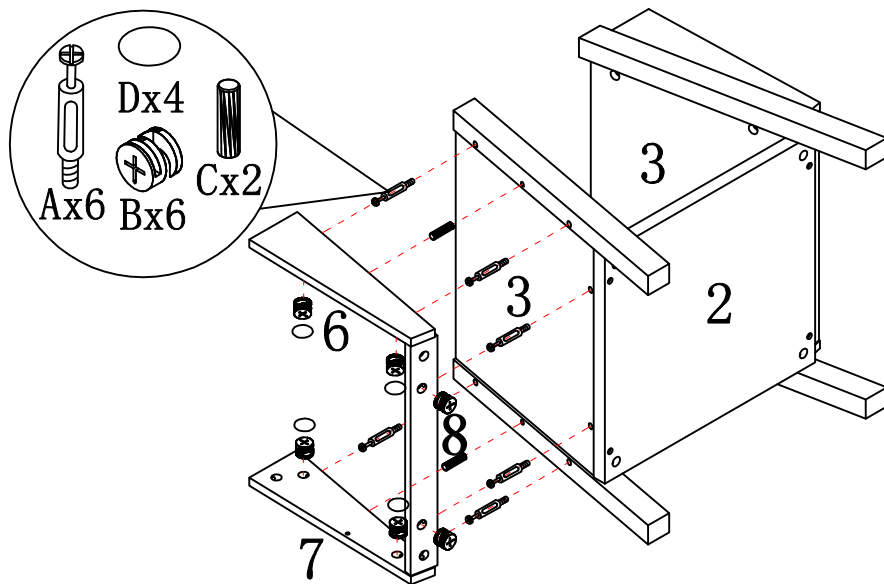

ITEM NO/NO ARTICLE: MALIKETB/161821ET