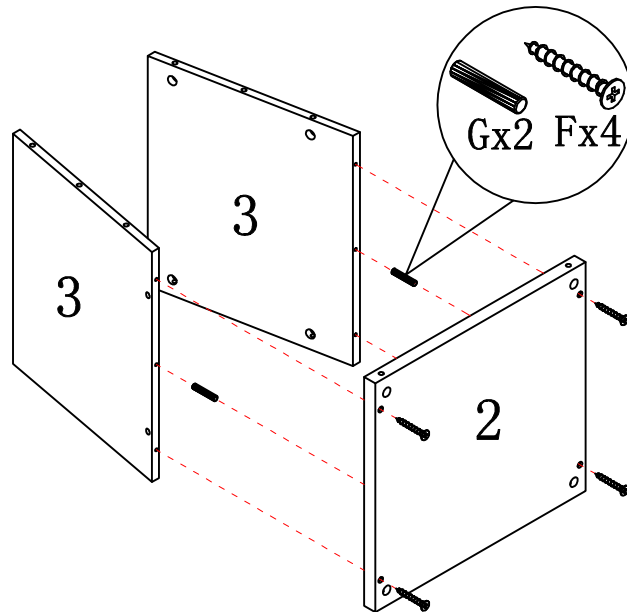

ITEM NO/NO ARTICLE: MALIKETB/161821ET