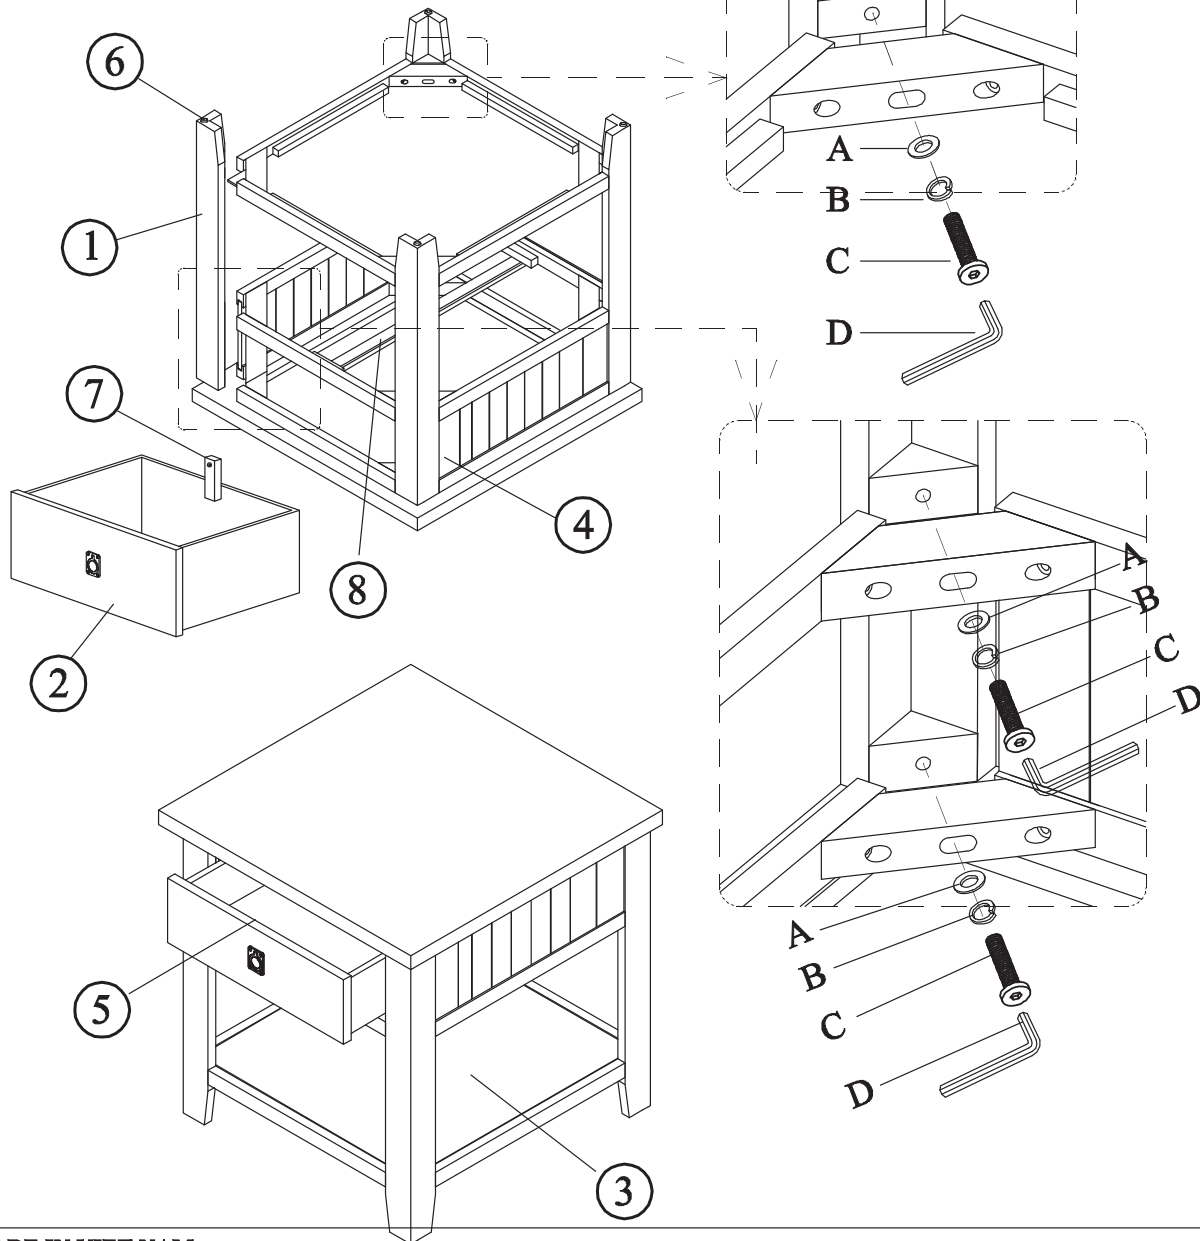

jOF FRAN INC.

ASSEMBLY INSTRUCTIONS & PARTS IDENTIFICATION MODEL # 704-3 BASE END TABLE

Thank you for purchasing this quality product. Be sure to check all packing material carefully for small parts that may have come loose inside the carton during shipment

Parts key			
No	Code	Qty	Description
1	704-3P02	4 Pcs	Leg
2	704-3P05	1 Pc	Drawer Complete
3	704-3P08	1 Pc	Shelf
4	704-3P51	1 Pc	Storage Box
5	704-3P04	1 Pc	Pull w/Screw
6	704-3P01F	4 Pcs	Floor Glide
7	704-3P05A	1 Pc	Drawer stop
8	704-3P06	1 Pc	Drawer Glide

Hardware kit 704-3P01			
No		Description	Qty
A		Flat washer	12 Pcs
B		Lock washer	12 Pcs
C		Bolt M6 x 60	12 Pcs
D		Allen Key K4	1 Pc

MADE IN VIET NAM