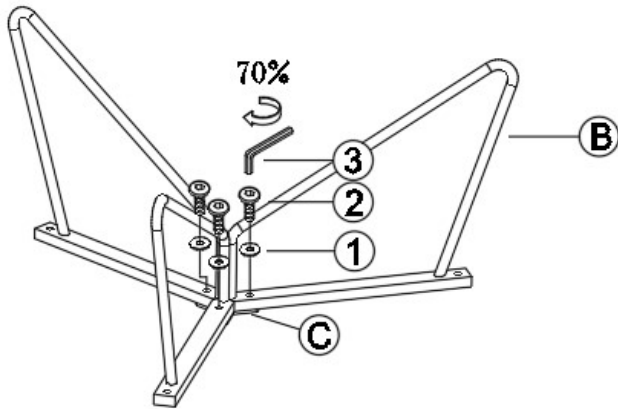

ASSEMBLY INSTRUCTIONS / INSTRUCTION D'ASSEMBLAGE

3655-01 HAMILTON

Coffee Table/ Table à Café

Thank you for purchasing this product from Mazin Furniture. Please take the time to read and follow the instructions below. Check that you have all parts and hardware before assembly. Parts apparently missing are often found in the packing materials. If you do not have all the parts listed, have your dealer contact us and they will be sent to you immediately.

PARTS LIST/ LISTE DE PIÈCES			
A		1pc	Table top / Dessus de table
B		3pc	Table leg / Pattes de Table
C		1pc	Frame / socle
1		6pc	Washer / rondelle
2		6pc	Screw / vis
3		1pc	Wrench / clé

STEP 1 / ÉTAPE 1