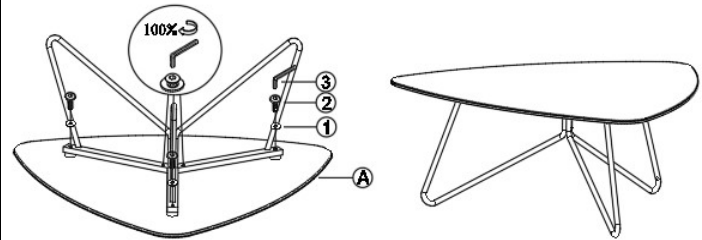

It is recommended to install protective pads under all legs and supports to avoid damage or scratches when placing furniture on a wood floor or other hard surface, and to limit indentation and prevent discoloration if placing on carpet.

Il est recommandé de placer des coussins protecteurs sous tous les pieds et toutes les bases des meubles pour éviter d'endommager ou d'égratigner les planchers en bois ou autres surfaces dures, et pour limiter l'empreinte et empêcher la décoloration quand les meubles reposent sur la moquette.