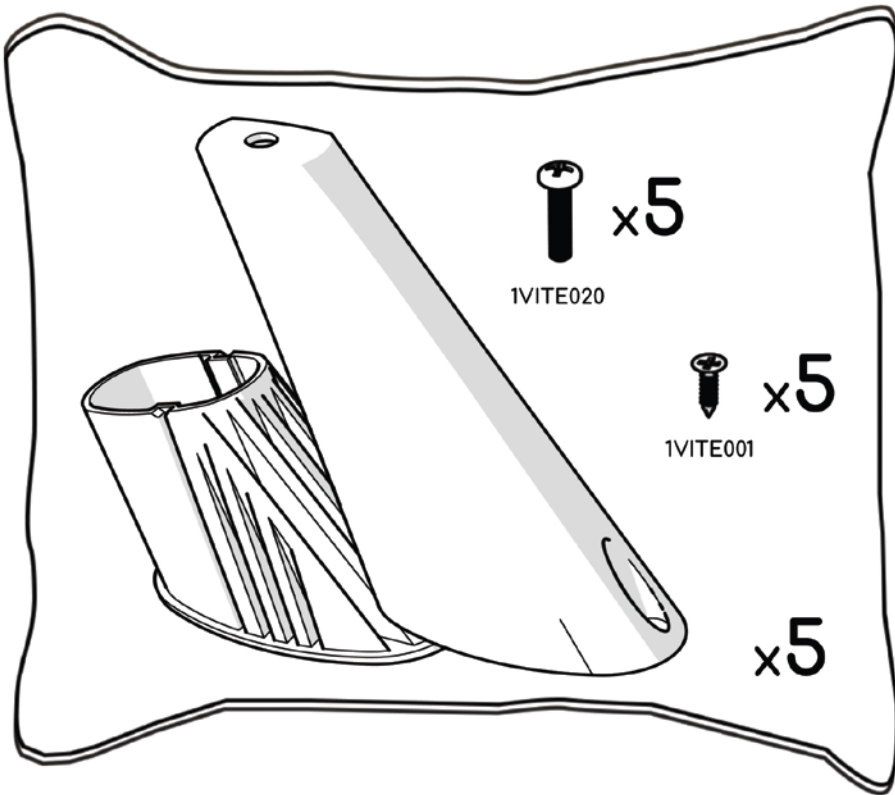

GINO

3D SERVER

1FELT000

x5

1REGG021

x8

x5

1VITE020

x5

1VITE001

x5

1.

2.

x8

STATUS[®]

Italian status symbol