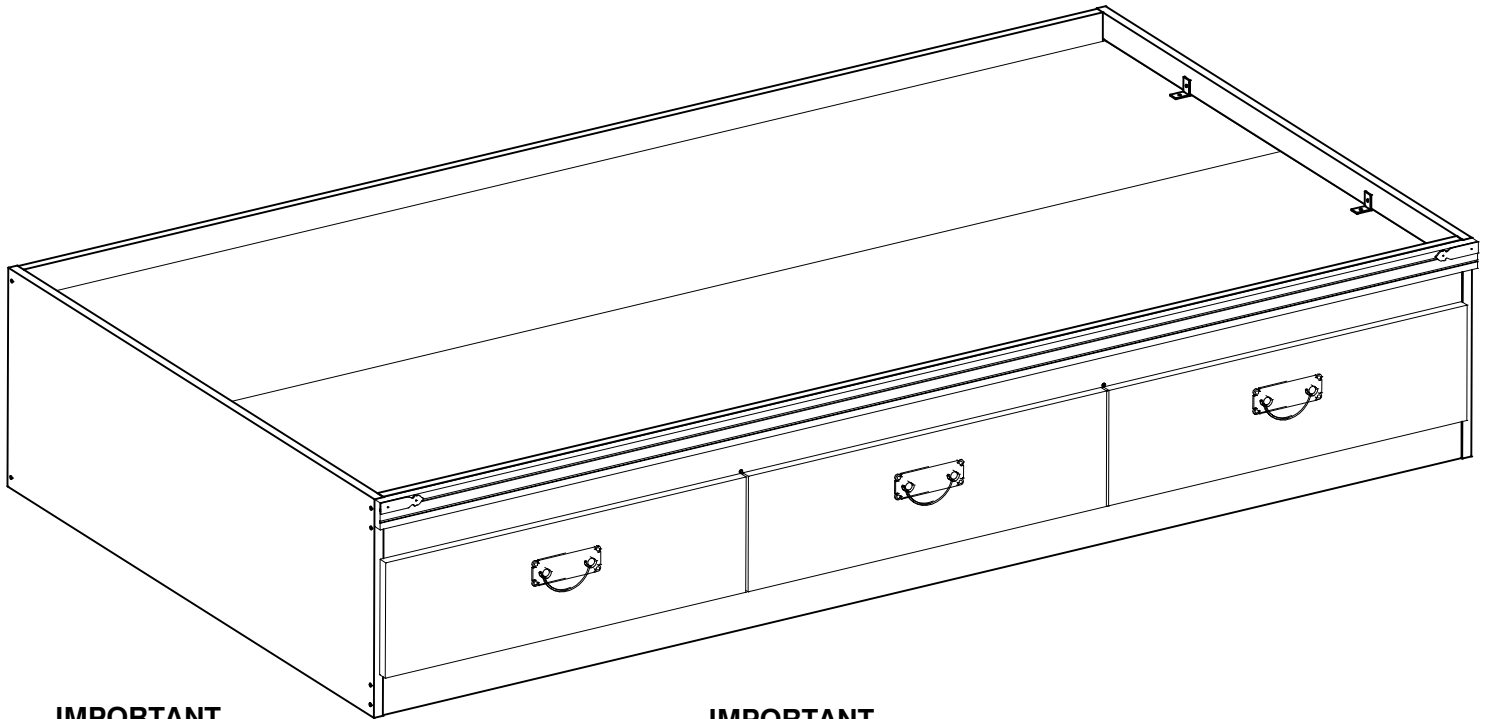

SINGLE RTA MATES BED
CELIBATAIRE LIT DE COMPAGNONS
ASSEMBLY INSTRUCTIONS
GUIDE D'ASSEMBLAGE

NOTE: ACTUAL PRODUCT NOT
EXACTLY AS SHOWN
NOTE: PHOTO NON
CONTRACTUELLE

**IMPORTANT
TO OUR CUSTOMER:**

THIS PRODUCT HAS BEEN CAREFULLY QUALITY CONTROLLED BUT HUMAN ERROR CAN OCCUR. SHOULD YOU EXPERIENCE ANY PROBLEMS OR HAVE QUESTIONS CONCERNING THE ASSEMBLY OF THE UNIT PLEASE CONTACT CUSTOMER SERVICE AT (403) 236-3220. SHOULD YOU REQUIRE A REPLACEMENT PART/COMPONENT DUE TO DAMAGE OR IT HAS NOT BEEN INCLUDED; PLEASE CONTACT THE CUSTOMER SERVICE TEAM AT THE STORE FROM WHICH YOU PURCHASED THE UNIT.