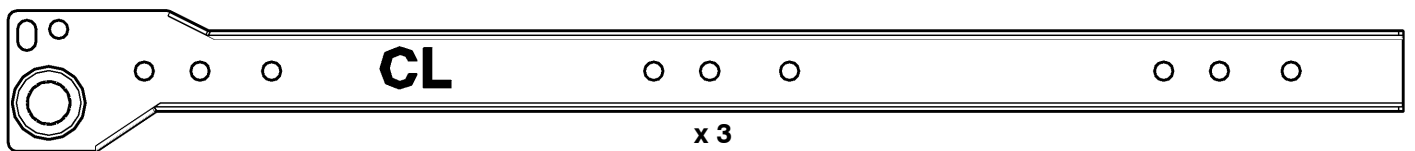

HARDWARE/MATÉRIEL