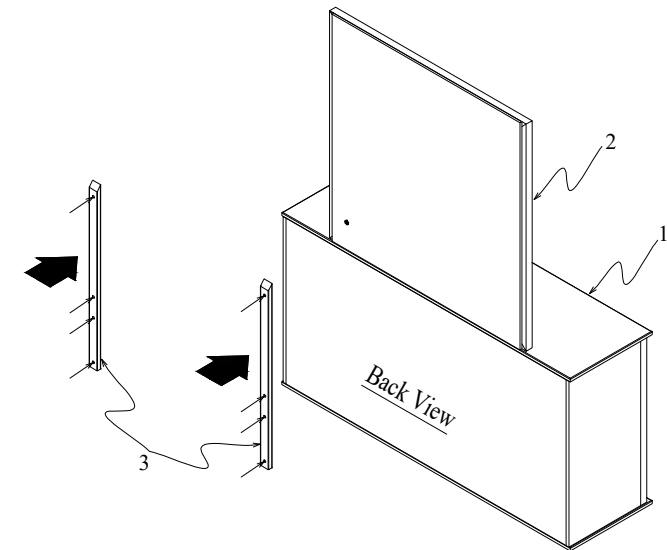

Assembly Instruction

DD-F02

Model No : ASPEN 196 Dressing Table

Thank you for purchasing this quality product.

Please check all packing material carefully which may have come loose inside the carton during shipment.

PART LIST

No	Description	Qty
1	Dressing Table	1pc
2	Mirror	1pc
3	Mirror Support	2pcs

HARDWARE LIST

No	Description	Qty
A	TRUSS HD C/B M4 x 32mm 	8pcs

Step : 1

Step : 2

Notice De Montage

DD-F02