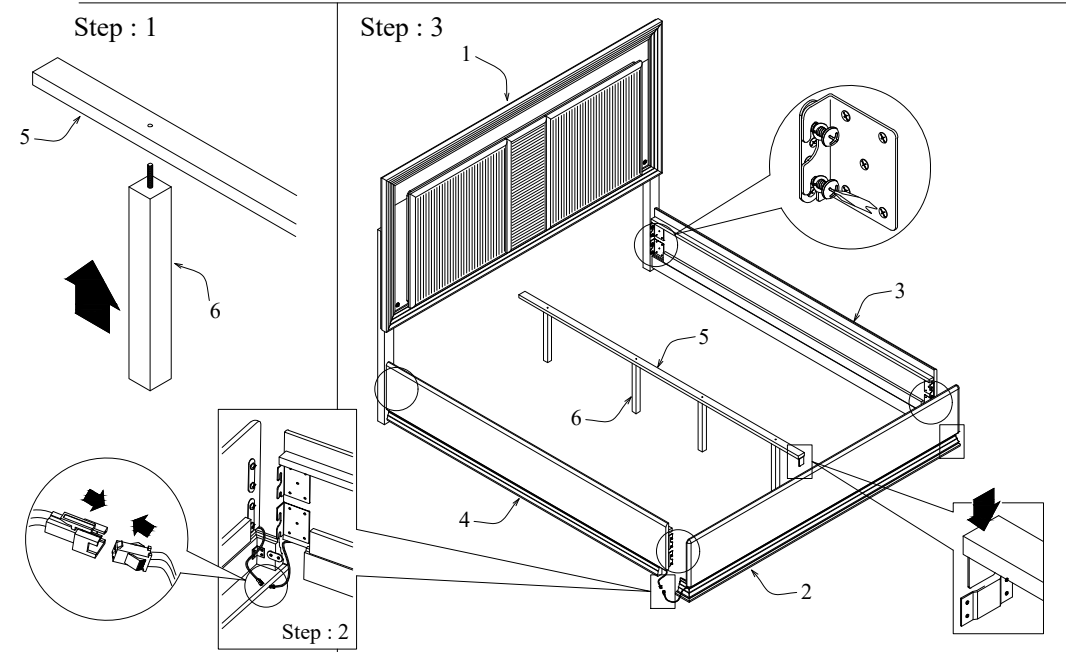

Assembly Instruction

DD-F02

Model No : AVON 202 Bed

Thank you for purchasing this quality product.
Please check all packing material carefully which may have come loose inside the carton during shipment.

PART LIST

No	Description	Qty
1	Headboard	1pc
2	Footboard	1pc
3	Side Rail (R)	1pc
4	Side Rail (L)	1pc
5	Center Rail	1pc
6	Center Rail Supporter	4pcs
7	Slat	1set

HARDWARE LIST

No	Description	Qty
A	TRUSS HD C/B M4 x 25mm 	8pcs
B	CSK Screw M3.5 x 16mm 	2pcs