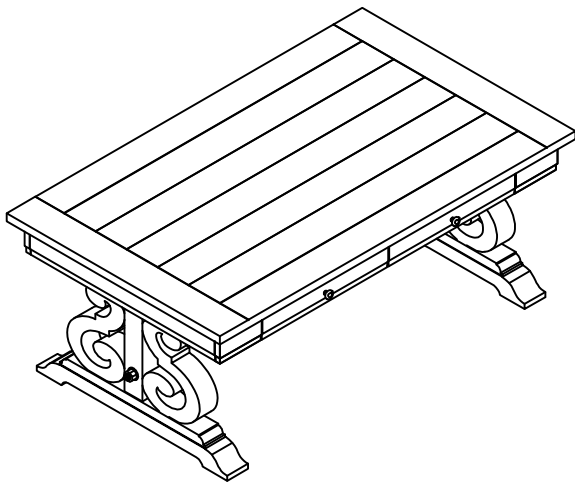

# ASSEMBLY INSTRUCTIONS

MODEL: T2491&T4350&T4646-43 RECT COCKTAIL TABLE

## LIST OF PARTS AND HARDWARE

No.	Description			Q'ty
A		Flat washer	Φ1/4"*16*2mm	8
B		Lock washer	Φ1/4"*11*2mm	8
C		Bolt	Φ1/4"*1-1/2"L	8
D		Wrench	10mm	1
E		Nut	Φ3/4"x29x15mm	2
F		Flat washer	Φ34*2mm	4
G		Stretchers		1
1		Table top		1
2		Table leg		2
3		Drawer		2
4		Drawer knob		2
5		Drawer runner		2
6		Floor glide		4