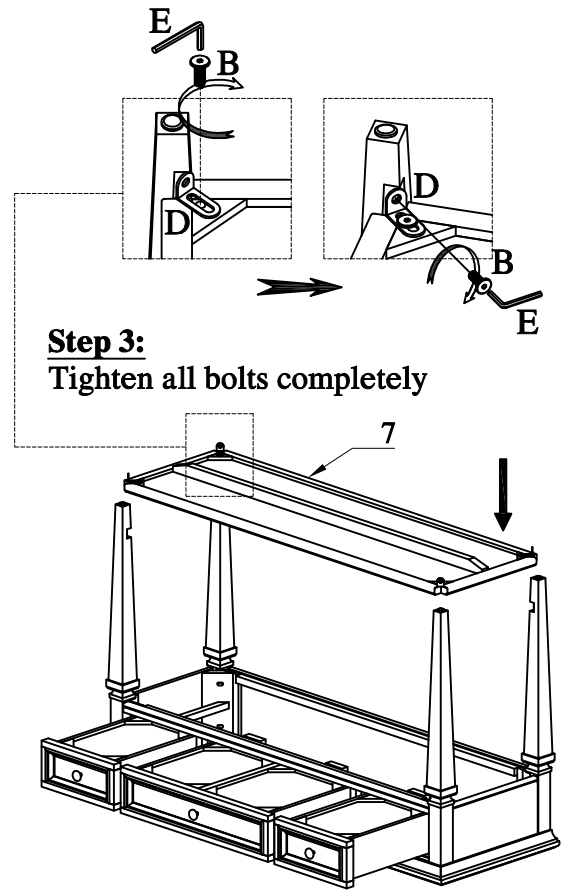

Step 3:

Tighten all bolts completely