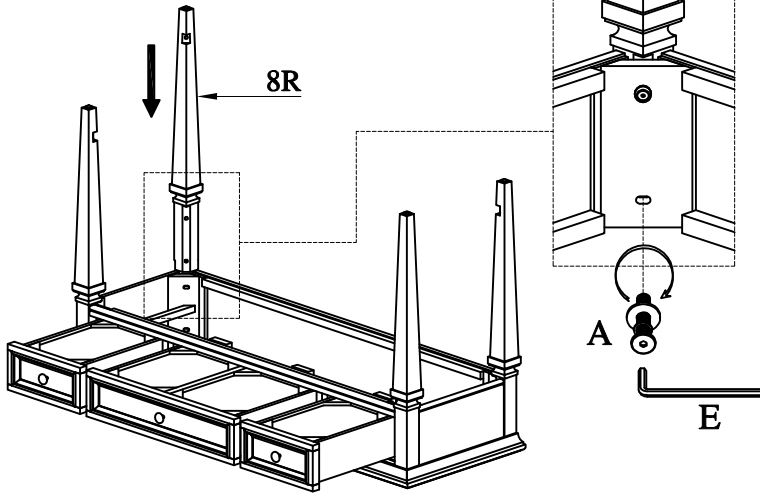

Step 2:

Do not tighten the bolts completely.