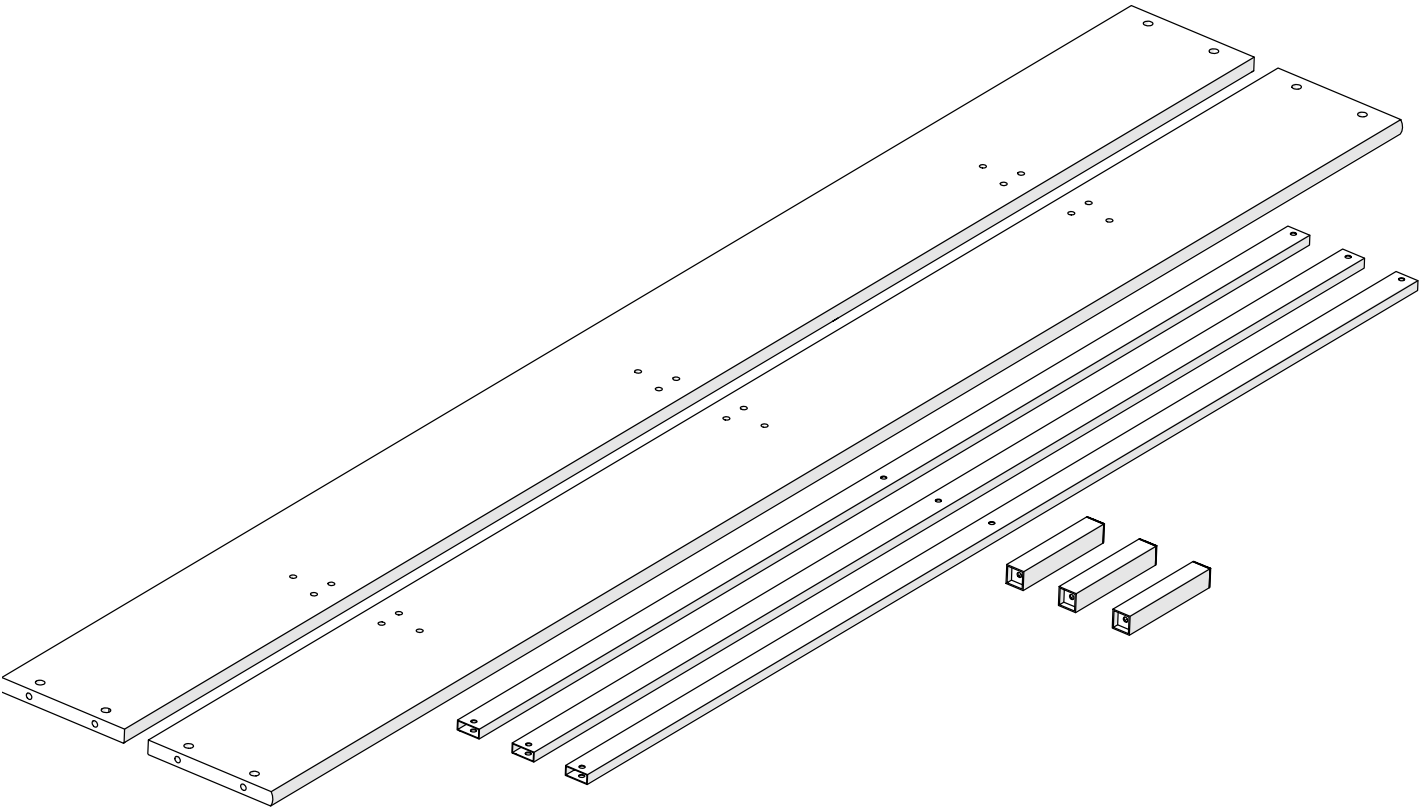

116173 Assembly Instructions

Bed Rail Components

Hardware Components

This bag contains small parts that present a choking hazard for children under 3 years of age. These parts are for adult assembly only and should be permanently affixed to the furniture. Any unused parts should be discarded properly.

1.

2.

3.

4.

5. Center Support Removed

6.