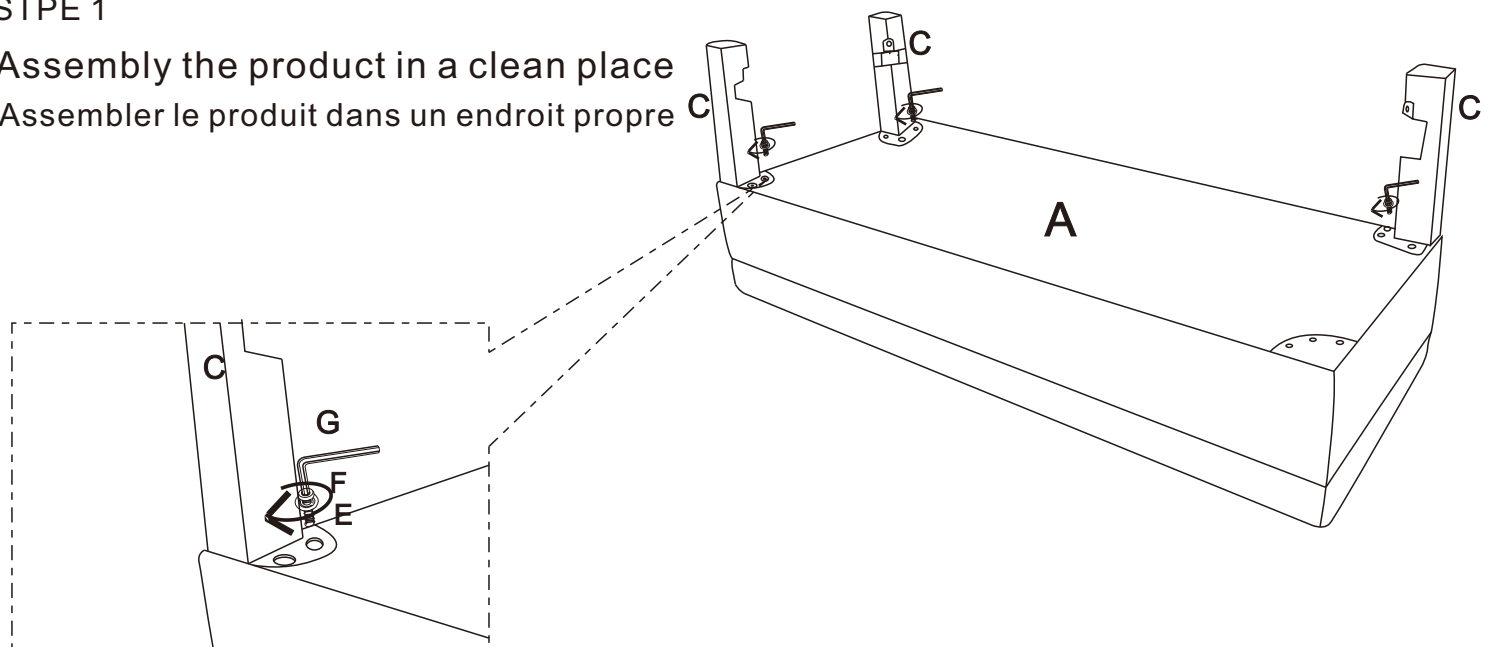

STEP 1

Assembly the product in a clean place

/Assembler le produit dans un endroit propre