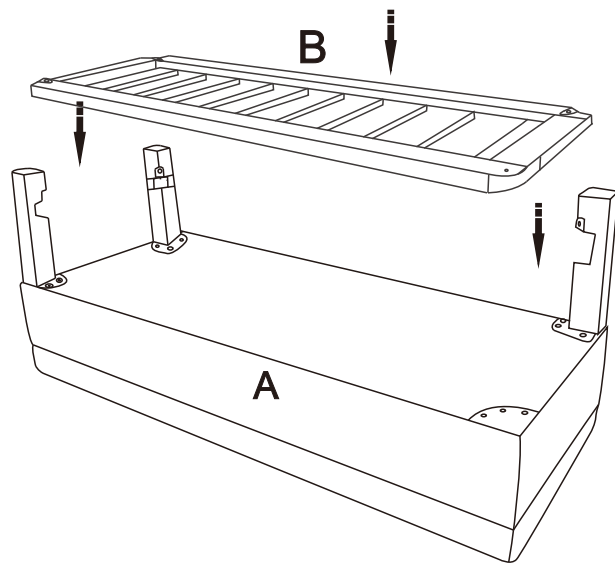

STPE 2

STPE 3

STPE 4

STPE 5

Assembly complete/Assemblage terminé