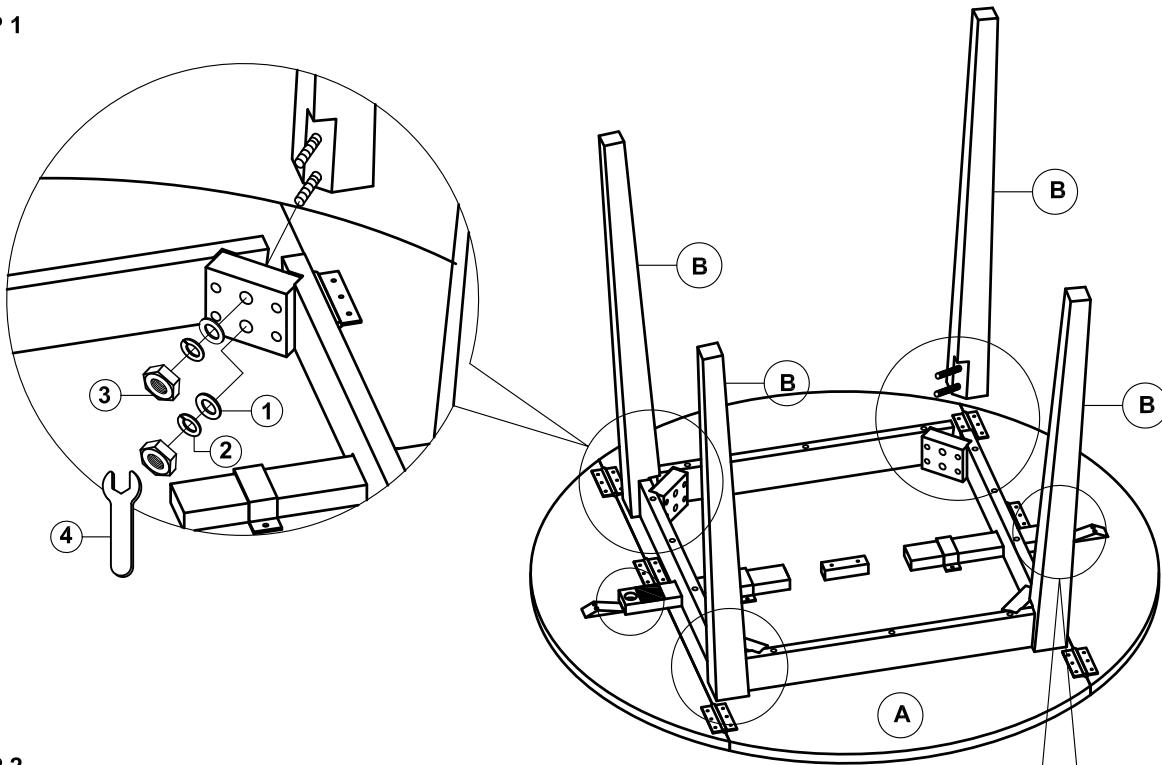

HOLLAND HOUSE

ASSEMBLY INSTRUCTION

ITEM NO: 12078- RD4242

VENEER TOP DROP LEAF TABLE

NO	HARDWARE LIST		
1		Flat Washer 5/16"x 19x 1.5	8pcs
2		Spring Washer 5/16"x 12x 1.5	8pcs
3		Hex- Nut 5/16" x 12mm	8pcs
4		Wrench 12x 75mm	1pc

NO	PARTS LIST		
A		Table Top	1pc
B		Table Legs	4pcs

STEP 1

STEP 2