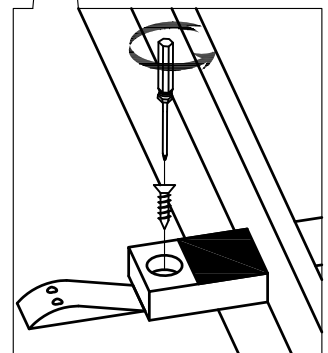

PLEASE REMOVE
BEFORE USE