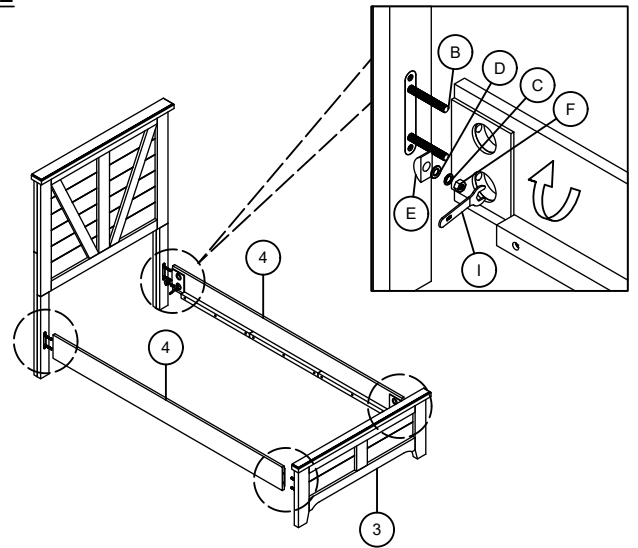

INTERCON
FURNITURE FOR LIFE

ASSEMBLY INSTRUCTION

DESCRIPTION: TAHOE TWIN PANEL BED

**ITEM NO: TA-BR-6360T-SSH-HFB / TA-BR-6360T-RVR-HFB
TA-BR-6360TF-SSH-RS / TA-BR-6360TF-RVR-RS**

Thank you for purchasing this quality product. Be sure to check all packing material carefully for small parts which may have come loose inside the carton during shipment. Identify and count all parts and compare with the parts list below. Please keep all hardware out of reach of small children.

1 TWIN PANEL HB 1 PC	2 KD LEG 2 PCS	3 TWIN PANEL FB 1 PC	4 SIDE RAIL 2 PCS	5 SLAT 4 PCS	6 CENTER LEG 4 PCS		A JCBC BOLT 5/16 x 35mm 6 PCS
B BOLT 5/16 x 80mm 8 PCS	C SPRING WASHER M8 14 PCS	D FLAT WASHER M8 14 PCS	E CURVE WASHER M8 8 PCS	F HEX NUT 5/16 8 PCS	G WOOD SCREW M4 x 32mm 8 PCS	H ALLEN KEY M5 1 PC	I WRENCH 12.8 1 PC

STEP 1

STEP 2

STEP 3

STEP 4

COMPLETE ASSEMBLE

ASSEMBLY TIPS:

1. Remove hardware from box and sort by size.
2. Please check to see that all hardware and parts are present prior start of assembly.
3. Please follow attached instructions in the same sequence as numbered to assure fast and easy assembly.

⚠ WARNING!

1. Don't attempt to repair or modify parts that are broken or defective. Please contact the store immediately.
2. This product is for home use only and not intended for commercial establishments.