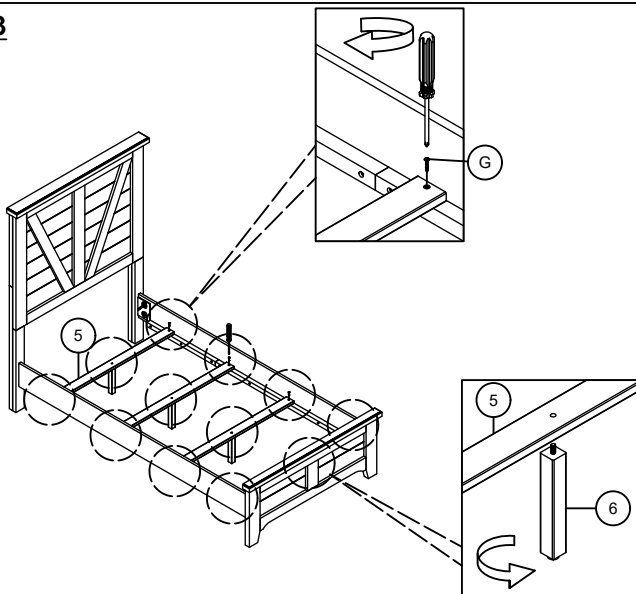

STEP 3

STEP 4