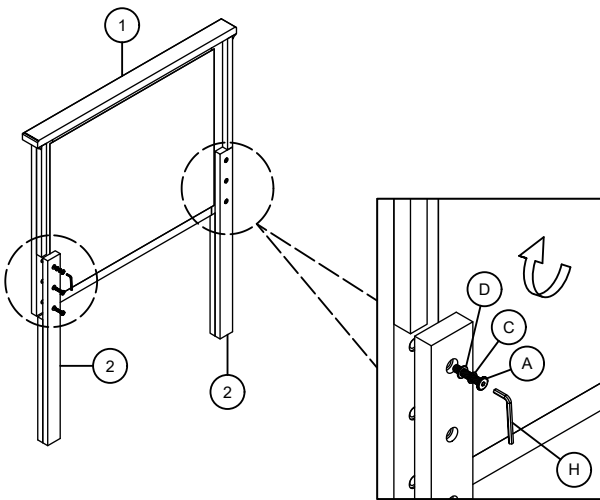

INTERCON
FURNITURE FOR LIFE

ASSEMBLY INSTRUCTION

DESCRIPTION: TAHOE TWIN PANEL BED

**ITEM NO: TA-BR-6360T-SSH-HFB / TA-BR-6360T-RVR-HFB
TA-BR-6360TF-SSH-RS / TA-BR-6360TF-RVR-RS**

Thank you for purchasing this quality product. Be sure to check all packing material carefully for small parts which may have come loose inside the carton during shipment. Identify and count all parts and compare with the parts list below. Please keep all hardware out of reach of small children.

1 TWIN PANEL HB 1 PC	2 KD LEG 2 PCS	3 TWIN PANEL FB 1 PC	4 SIDE RAIL 2 PCS	5 SLAT 4 PCS	6 CENTER LEG 4 PCS		A JCBC BOLT 5/16 x 35mm 6 PCS
B BOLT 5/16 x 80mm 8 PCS	C SPRING WASHER M8 14 PCS	D FLAT WASHER M8 14 PCS	E CURVE WASHER M8 8 PCS	F HEX NUT 5/16 8 PCS	G WOOD SCREW M4 x 32mm 8 PCS	H ALLEN KEY M5 1 PC	I WRENCH 12.8 1 PC

STEP 1