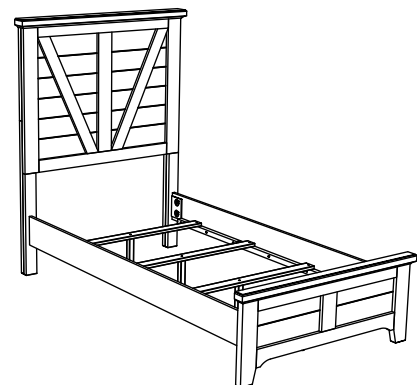

COMPLETE ASSEMBLE

ASSEMBLY TIPS:

1. Remove hardware from box and sort by size.
2. Please check to see that all hardware and parts are present prior start of assembly.
3. Please follow attached instructions in the same sequence as numbered to assure fast and easy assembly.

⚠ WARNING!

1. Don't attempt to repair or modify parts that are broken or defective. Please contact the store immediately.
2. This product is for home use only and not intended for commercial establishments.