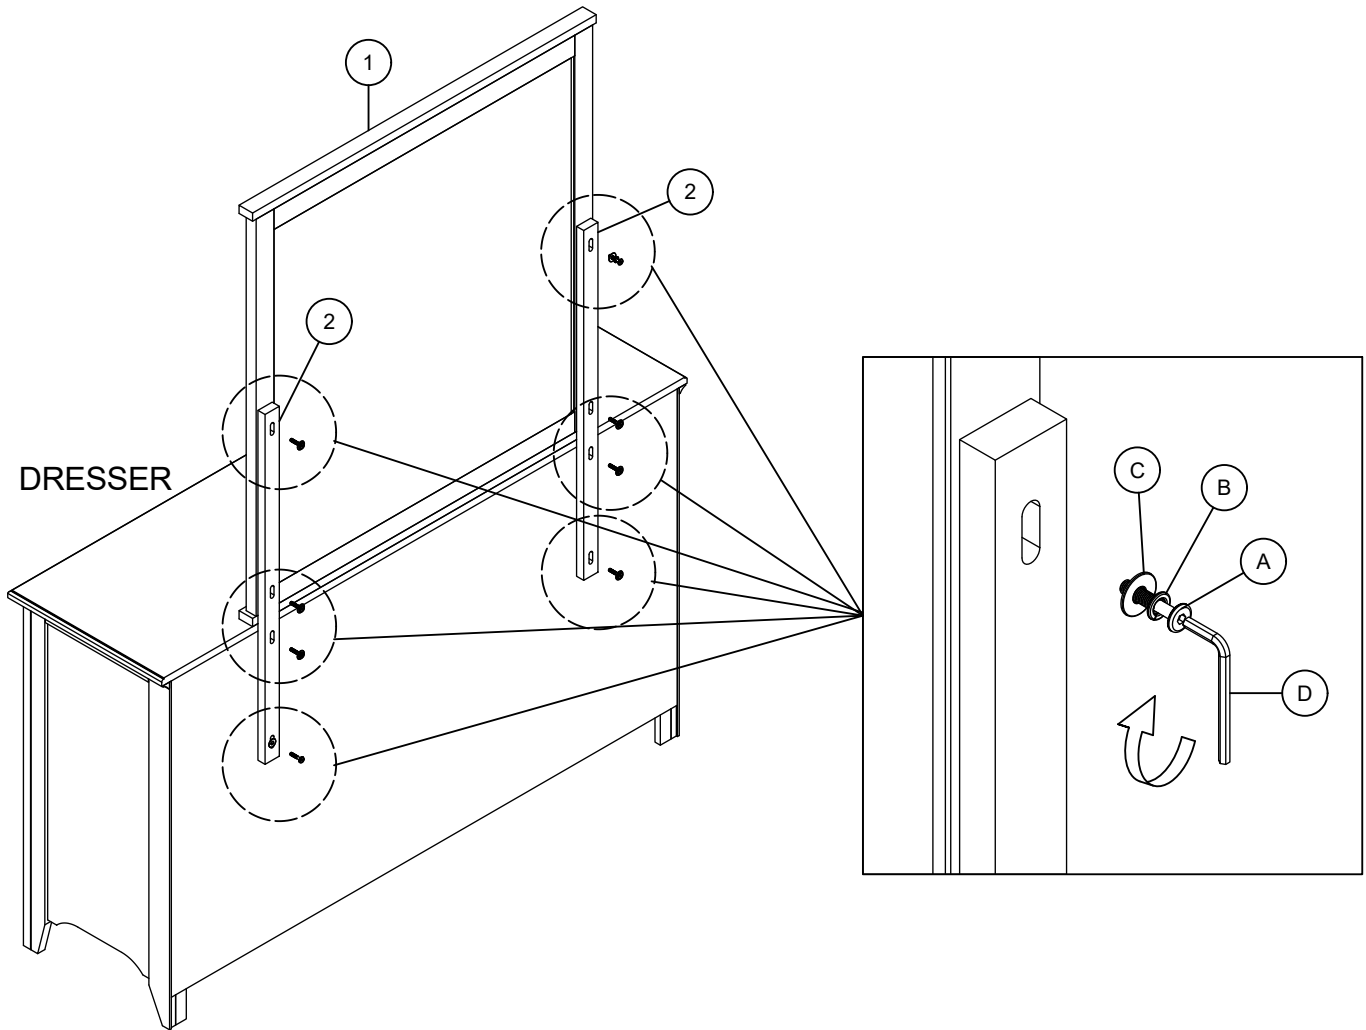

INTERCON
FURNITURE FOR LIFE

ASSEMBLY INSTRUCTION

DESCRIPTION: MIRROR, LANDSCAPE

ITEM NO: TA-BR-6391-SSH-C

TA-BR-6391-RVR-C

Thank you for purchasing this quality product. Be sure to check all packing material carefully for small parts which may have come loose inside the carton during shipment. Identify and count all parts and compare with the parts list below. Please keep all hardware out of reach of small children.

 LANDSCAPE MIRROR 1 PC	 MIRROR SUPPORT 2 PCS						
 JCBC BOLT M6 x 35mm 8 PCS	 SPRING WASHER M6 8 PCS	 FLAT WASHER M6 8 PCS	 ALLEN KEY M4 1 PCS				

STEP 1

ASSEMBLY TIPS:

1. Remove hardware from box and sort by size.
2. Please check to see that all hardware and parts are present prior start of assembly.
3. Please follow attached instructions in the same sequence as numbered to assure fast and easy assembly.