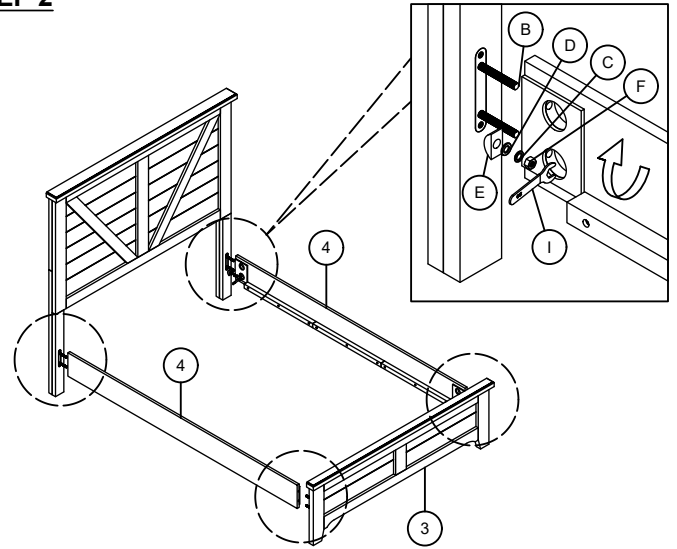

INTERCON
FURNITURE FOR LIFE

ASSEMBLY INSTRUCTION

DESCRIPTION: TAHOE FULL PANEL BED

**ITEM NO: TA-BR-6360F-SSH-HFB / TA-BR-6360F-RVR-HFB
TA-BR-6360TF-SSH-RS / TA-BR-6360TF-RVR-RS**

Thank you for purchasing this quality product. Be sure to check all packing material carefully for small parts which may have come loose inside the carton during shipment. Identify and count all parts and compare with the parts list below. Please keep all hardware out of reach of small children.

1 FULL PANEL HB 1 PC	2 KD LEG 2 PCS	3 FULL PANEL FB 1 PC	4 SIDE RAIL 2 PCS	5 SLAT 4 PCS	6 CENTER LEG 4 PCS		A JCBC BOLT 5/16 x 35mm 6 PCS
B BOLT 5/16 x 80mm 8 PCS	C SPRING WASHER M8 14 PCS	D FLAT WASHER M8 14 PCS	E CURVE WASHER M8 8 PCS	F HEX NUT 5/16 8 PCS	G WOOD SCREW M4 x 32mm 8 PCS	H ALLEN KEY M5 1 PC	I WRENCH 12.8 1 PC

STEP 1

STEP 2

STEP 3

STEP 4

COMPLETE ASSEMBLY

ASSEMBLY TIPS:

1. Remove hardware from box and sort by size.
2. Please check to see that all hardware and parts are present prior start of assembly.
3. Please follow attached instructions in the same sequence as numbered to assure fast and easy assembly.

⚠ WARNING!

1. Don't attempt to repair or modify parts that are broken or defective. Please contact the store immediately.
2. This product is for home use only and not intended for commercial establishments.