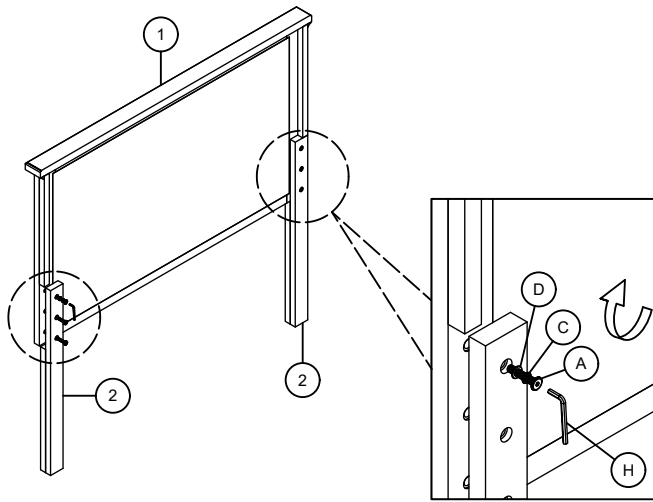

INTERCON
FURNITURE FOR LIFE

ASSEMBLY INSTRUCTION

DESCRIPTION: TAHOE FULL PANEL BED

**ITEM NO: TA-BR-6360F-SSH-HFB / TA-BR-6360F-RVR-HFB
TA-BR-6360TF-SSH-RS / TA-BR-6360TF-RVR-RS**

Thank you for purchasing this quality product. Be sure to check all packing material carefully for small parts which may have come loose inside the carton during shipment. Identify and count all parts and compare with the parts list below. Please keep all hardware out of reach of small children.

1 FULL PANEL HB 1 PC	2 KD LEG 2 PCS	3 FULL PANEL FB 1 PC	4 SIDE RAIL 2 PCS	5 SLAT 4 PCS	6 CENTER LEG 4 PCS		A JCBC BOLT 5/16 x 35mm 6 PCS
B BOLT 5/16 x 80mm 8 PCS	C SPRING WASHER M8 14 PCS	D FLAT WASHER M8 14 PCS	E CURVE WASHER M8 8 PCS	F HEX NUT 5/16 8 PCS	G WOOD SCREW M4 x 32mm 8 PCS	H ALLEN KEY M5 1 PC	I WRENCH 12.8 1 PC

STEP 1