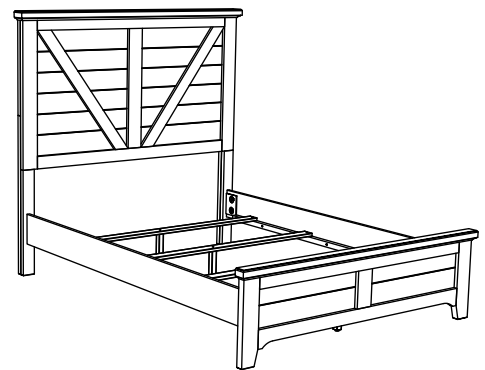

COMPLETE ASSEMBLY

ASSEMBLY TIPS:

1. Remove hardware from box and sort by size.
2. Please check to see that all hardware and parts are present prior start of assembly.
3. Please follow attached instructions in the same sequence as numbered to assure fast and easy assembly.

⚠ WARNING!

1. Don't attempt to repair or modify parts that are broken or defective. Please contact the store immediately.
2. This product is for home use only and not intended for commercial establishments.