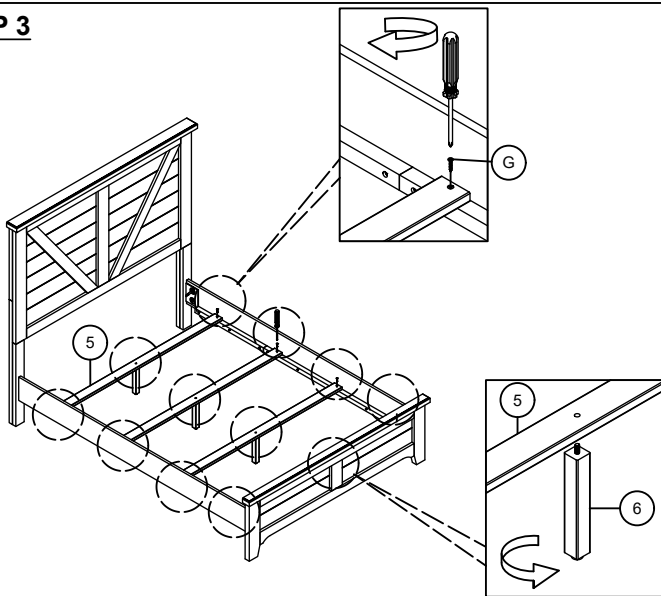

STEP 3

STEP 4