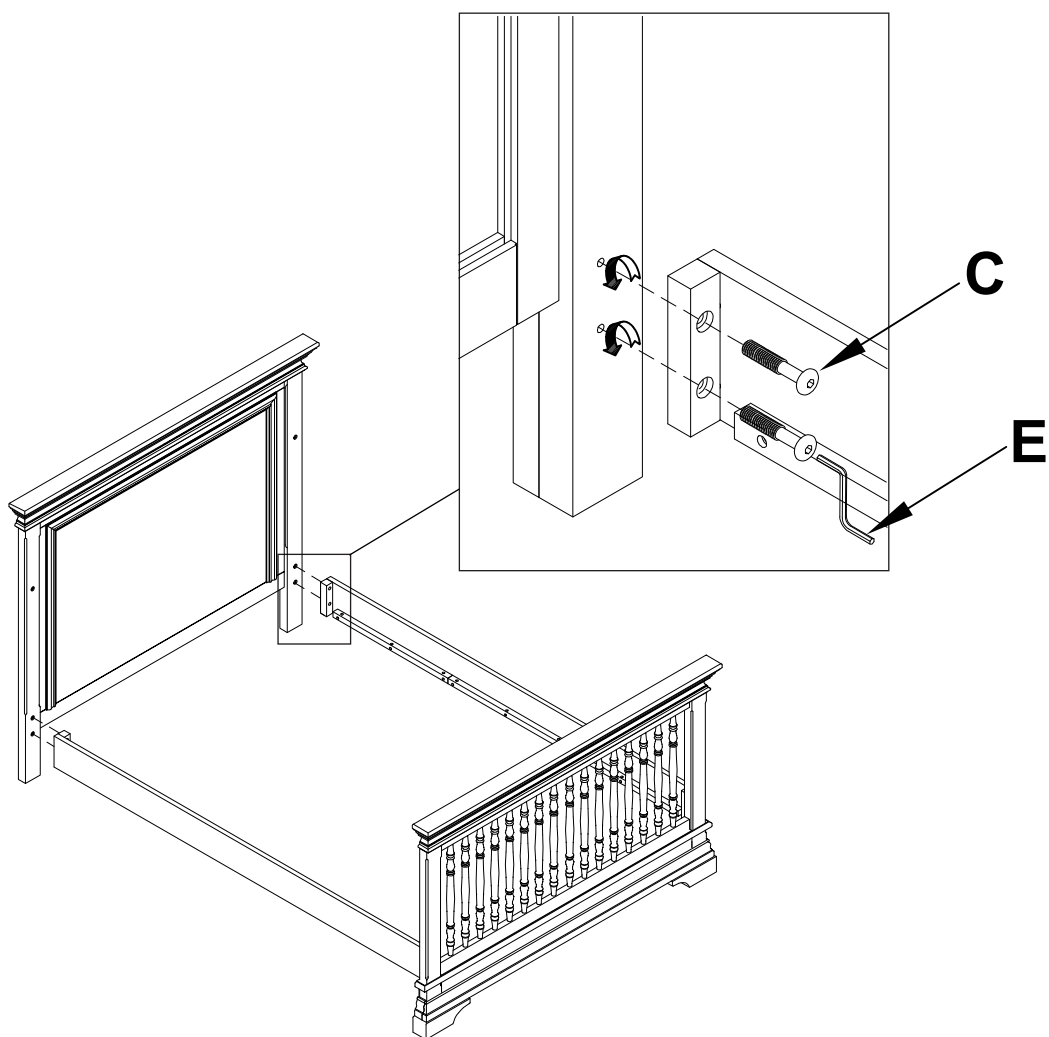

Required Parts & Hardware / Pièces et matériel requis