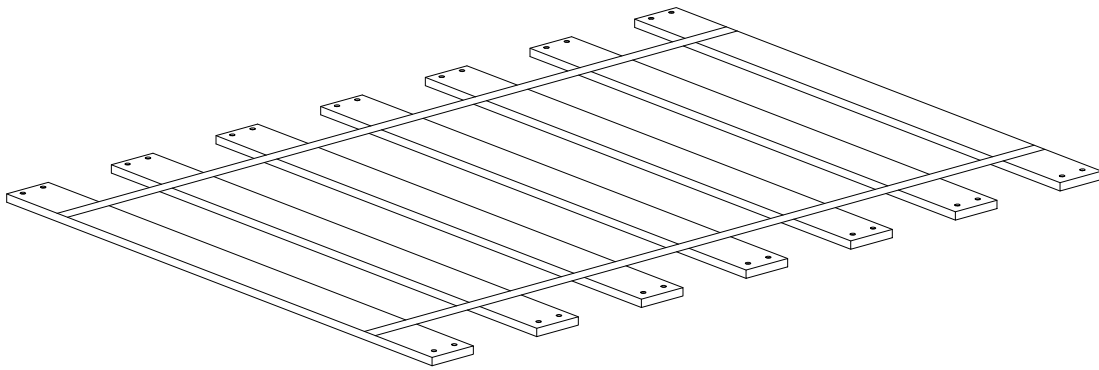

13-3120 Rutherford Rd., Ste. 407
Vaughan, ON L4K OB2
Canada

www.westwoodbaby.com

Parts & Hardware Included / Pièces et matériel inclus

A Bed Rails / Barrière de lit

B Slat Rolls / Lamelles

C M6 x 40mm Allen Bolt / Boulon Allen (x 8)