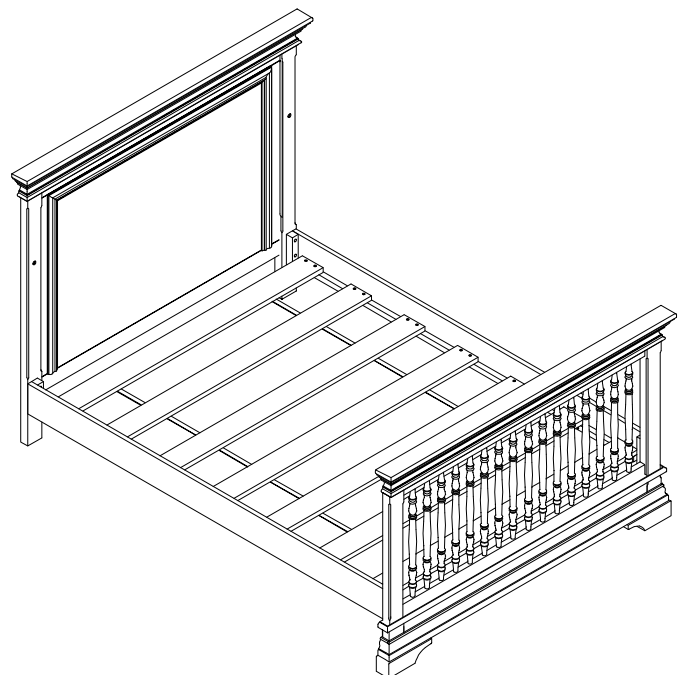

Parts & Hardware Included / Pièces et matériel inclus

A Bed Rails / Barrière de lit

B Slat Rolls / Lamelles

C M6 x 40mm Allen Bolt / Boulon Allen (x 8)

D Wood Screw / Vis à bois (x 28)

E Allen Wrench / Clé Allen