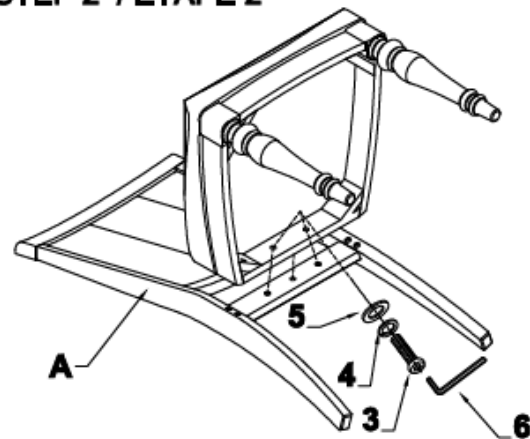

STEP 2 / ETAPE 2