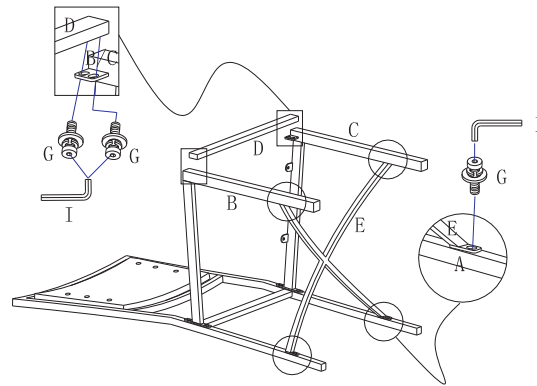

⚠ For items use on wooden floor, hard surfaces or carpets, it is recommended to Install protective pads under all legs and supports to avoid/prevent from damages/scratches and discoloration.