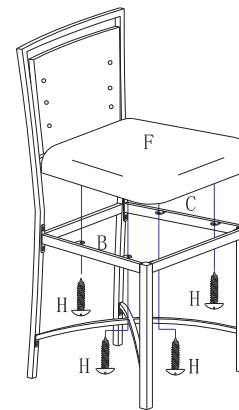

⚠ For items use on wooden floor, hard surfaces or carpets, it is recommended to Install protective pads under all legs and supports to avoid/prevent from damages/scratches and discoloration.