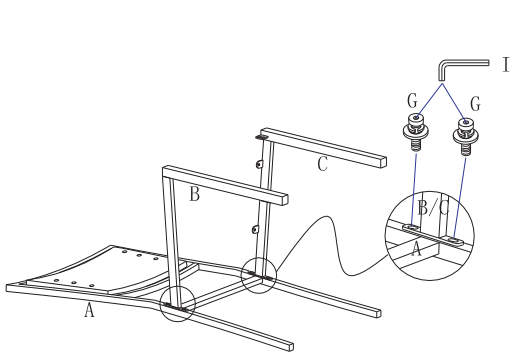

⚠ For items use on wooden floor, hard surfaces or carpets, it is recommended to Install protective pads under all legs and supports to avoid/prevent from damages/scratches and discoloration.