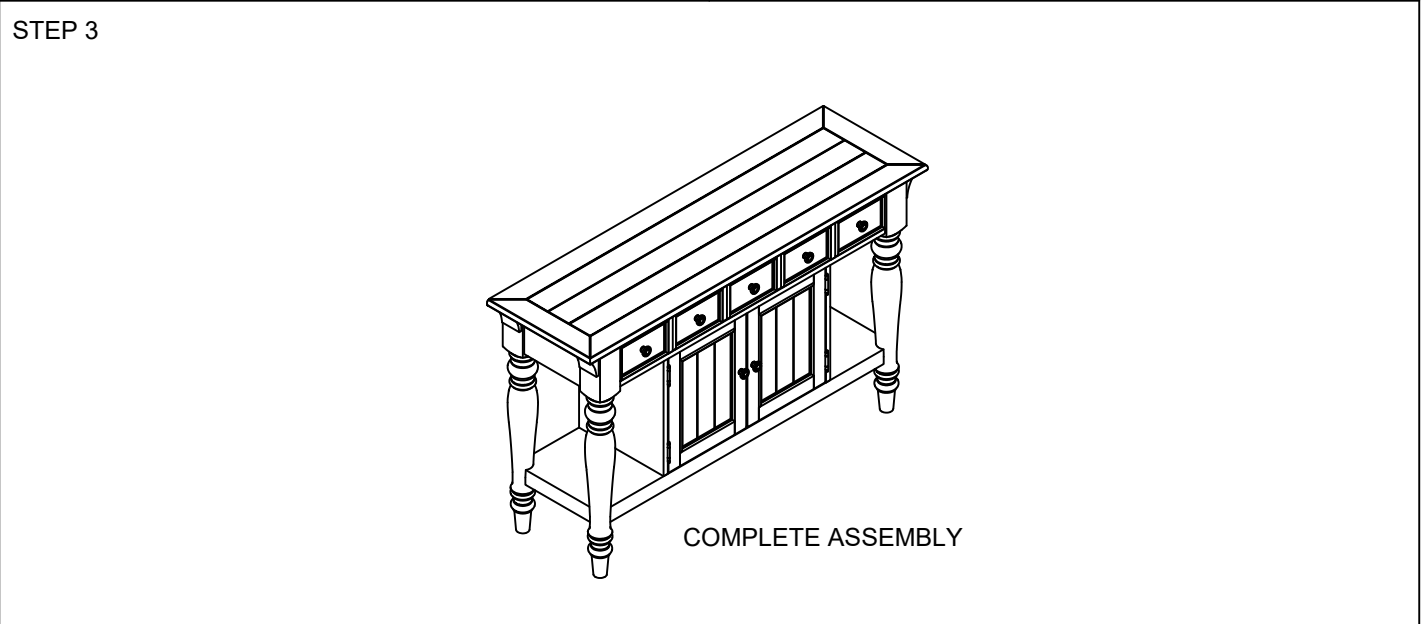

INTERCON
FURNITURE FOR LIFE

ASSEMBLY INSTRUCTION

DESCRIPTION: Server, 56" x 18" x 36"

ITEM NO: BI-CA-5636-RDO-C

Thank you for purchasing this quality product. Be sure to check all packing material carefully for small parts which may have come loose inside the carton during shipment. Identify and count all parts and compare with the parts list below. Please keep all hardware out of reach of small children.

<p>A</p>  <p>CASE 1 PC</p>	<p>B</p>  <p>BUN FOOT 4 PCS</p>						
---	--	--	--	--	--	--	--

ASSEMBLY TIPS:

1. Remove hardware from box and sort by size.
2. Please check to see that all hardware and parts are present prior start of assembly.
3. Please follow attached instructions in the same sequence as numbered to assure fast and easy assembly.