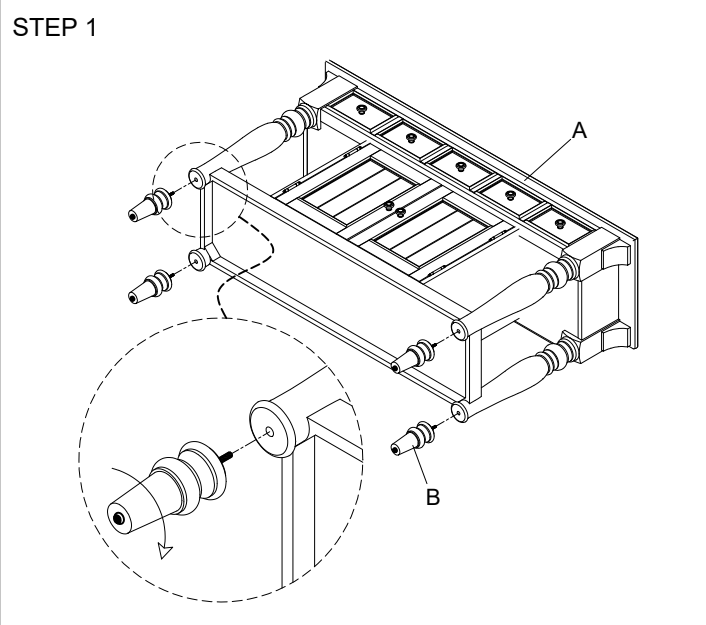

INTERCON
FURNITURE FOR LIFE

ASSEMBLY INSTRUCTION

DESCRIPTION: Server, 56" x 18" x 36"

ITEM NO: BI-CA-5636-RDO-C

Thank you for purchasing this quality product. Be sure to check all packing material carefully for small parts which may have come loose inside the carton during shipment. Identify and count all parts and compare with the parts list below. Please keep all hardware out of reach of small children.

<p>A</p>  <p>CASE 1 PC</p>	<p>B</p>  <p>BUN FOOT 4 PCS</p>						
---	--	--	--	--	--	--	--

ASSEMBLY TIPS:

1. Remove hardware from box and sort by size.
2. Please check to see that all hardware and parts are present prior start of assembly.
3. Please follow attached instructions in the same sequence as numbered to assure fast and easy assembly.