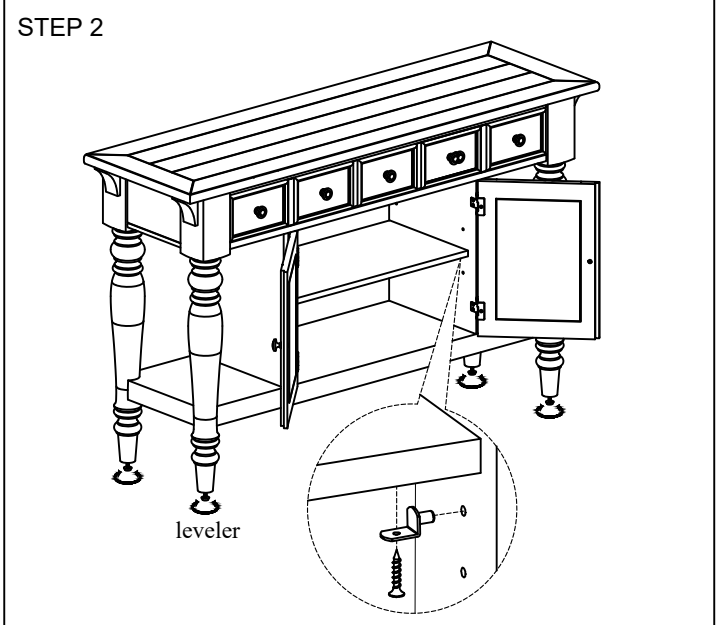

INTERCON
FURNITURE FOR LIFE

ASSEMBLY INSTRUCTION

DESCRIPTION: Server, 56" x 18" x 36"

ITEM NO: BI-CA-5636-RDO-C

Thank you for purchasing this quality product. Be sure to check all packing material carefully for small parts which may have come loose inside the carton during shipment. Identify and count all parts and compare with the parts list below. Please keep all hardware out of reach of small children.

<p>A</p>  <p>CASE 1 PC</p>	<p>B</p>  <p>BUN FOOT 4 PCS</p>						
---	--	--	--	--	--	--	--

ASSEMBLY TIPS:

1. Remove hardware from box and sort by size.
2. Please check to see that all hardware and parts are present prior start of assembly.
3. Please follow attached instructions in the same sequence as numbered to assure fast and easy assembly.