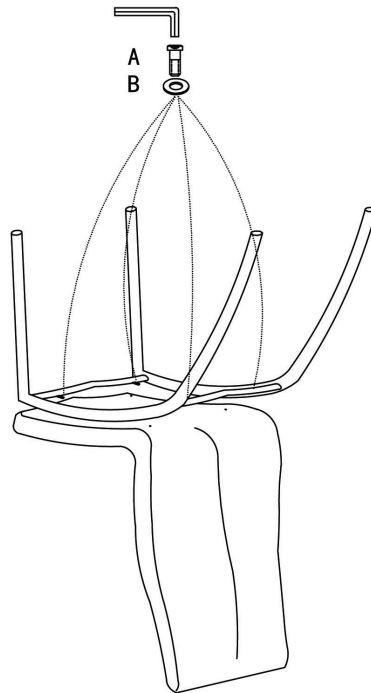

ASSEMBLY INSTRUCTION

MODEL: RSTQ-590CH

HARDWARE LIST

A	Screw M6*30mm 	4 pcs
B	Flat washer M6 	4 pcs
C	M5 Allen Key 	1pc

PART LIST

1	Chair seat 	1pc
2	Chair Leg 	1pc

STEP 1

STEP 2

ASSEMBLY COMPLETE