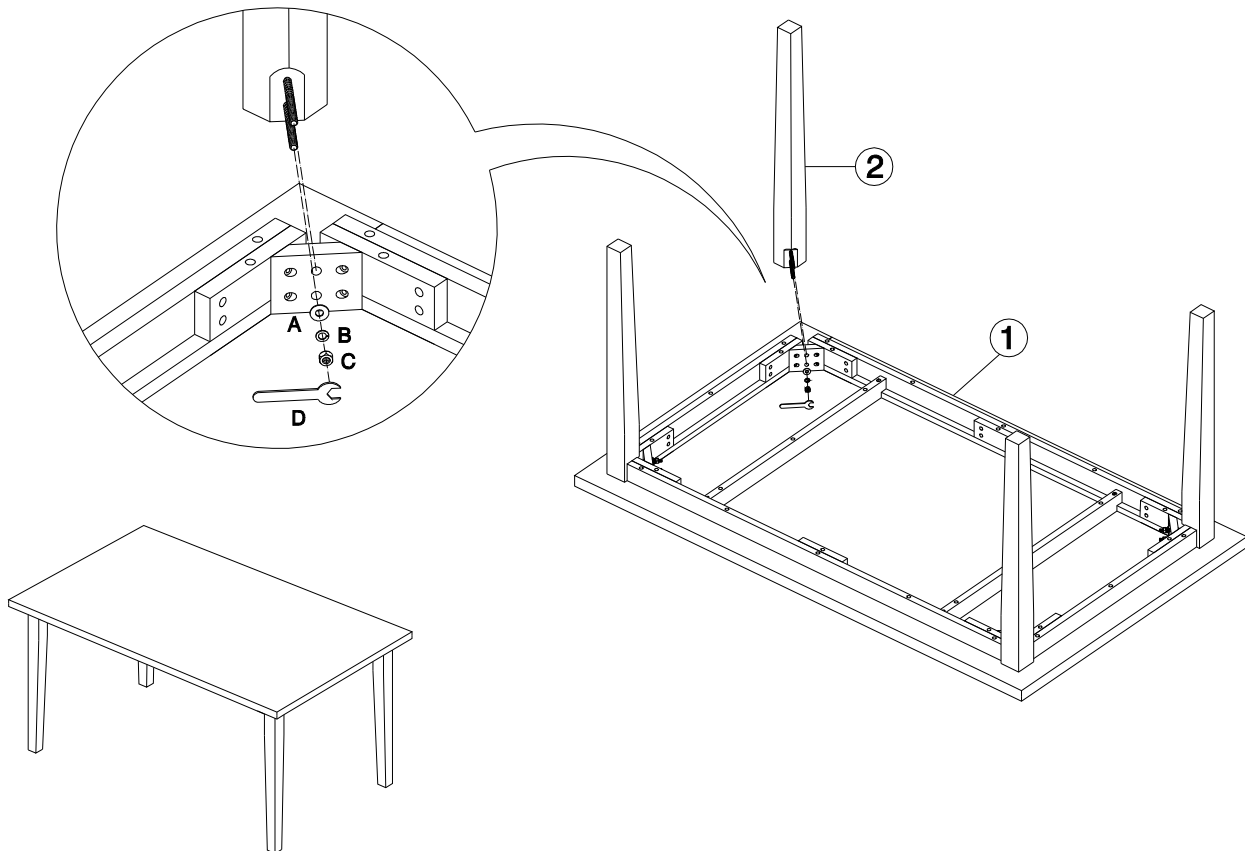

ASSEMBLY INSTRUCTIONS

EMMA 36 X 60 LEG TABLE FIXED TOP
Item No: 0259653-009/0259653-095

*If any part (s) are missing (hardware only), please contact us at the address above.
Any missing major parts, please contact your place of purchase.

HARDWARE LIST			
NO.	DRAWING	DESCRIPTION	QTY.
A		Flat Washer 5/16"	8 pcs
B		Spring Washer 5/16"	8 pcs
C		Nut 5/16"	8 pcs
D		Open Wrench	1 pc

PARTS LIST	
1	2
Table Top (1 PC)	Table Leg (4 PCS)

CLEANING INSTRUCTIONS

Clean the surface with a furniture polish and a soft cloth.