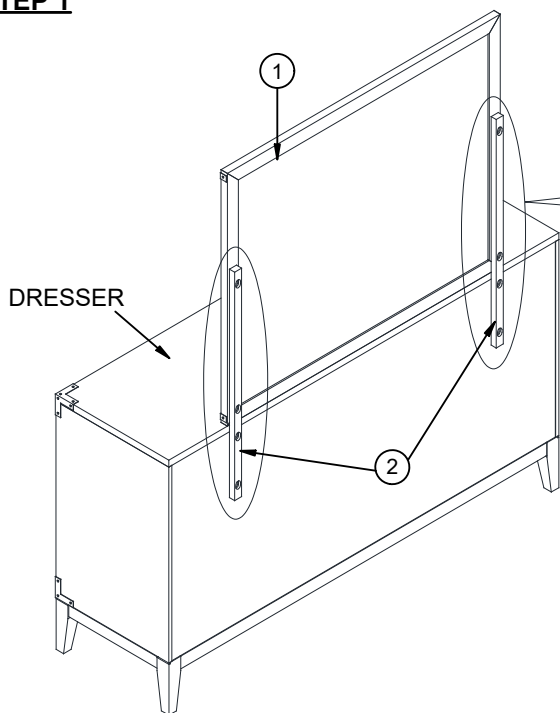

INTERCON
FURNITURE FOR LIFE

ASSEMBLY INSTRUCTION

DESCRIPTION: Dresser Mirror

ITEM NO: LG-BR-2491-WST-C

Thank you for purchasing this quality product. Be sure to check all packing material carefully for small parts which may have come loose inside the carton during shipment. Identify and count all parts and compare with the parts list below. Please keep all hardware out of reach of small children.

1  DRESSER MIRROR 1 PC	2  SUPPORT RAIL 2 PCS					
A  BOLT 1/4" x 38mm 8 PCS	B  SPRING WASHER 1/4" 8 PCS	C  FLAT WASHER 1/4" 8 PCS	D  ALLEN KEY M4 1 PC			

STEP 1

COMPLETE ASSEMBLY

ASSEMBLY TIPS:

1. Remove hardware from box and sort by size.
2. Please check to see that all hardware and parts are present prior start of assembly.
3. Please follow attached instructions in the same sequence as numbered to assure fast and easy assembly.