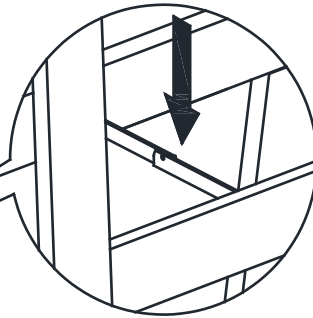

INTERCON
FURNITURE FOR LIFE

ASSEMBLY INSTRUCTION

DESCRIPTION: Floor Mirror

ITEM NO: LG-BR-2479-WST-C

Thank you for purchasing this quality product. Be sure to check all packing material carefully for small parts which may have come loose inside the carton during shipment. Identify and count all parts and compare with the parts list below. Please keep all hardware out of reach of small children.

1

FLOOR MIRROR
1 PC

STEP 1

COMPLETE ASSEMBLY

ASSEMBLY TIPS:

1. Remove hardware from box and sort by size.
2. Please check to see that all hardware and parts are present prior start of assembly.
3. Please follow attached instructions in the same sequence as numbered to assure fast and easy assembly.