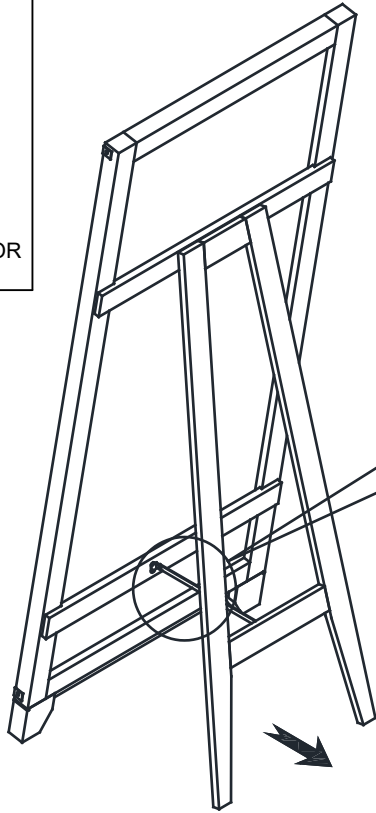

INTERCON
FURNITURE FOR LIFE

ASSEMBLY INSTRUCTION

DESCRIPTION: Floor Mirror

ITEM NO: LG-BR-2479-WST-C

Thank you for purchasing this quality product. Be sure to check all packing material carefully for small parts which may have come loose inside the carton during shipment. Identify and count all parts and compare with the parts list below. Please keep all hardware out of reach of small children.

1

FLOOR MIRROR
1 PC

STEP 1

COMPLETE ASSEMBLY

ASSEMBLY TIPS:

1. Remove hardware from box and sort by size.
2. Please check to see that all hardware and parts are present prior start of assembly.
3. Please follow attached instructions in the same sequence as numbered to assure fast and easy assembly.