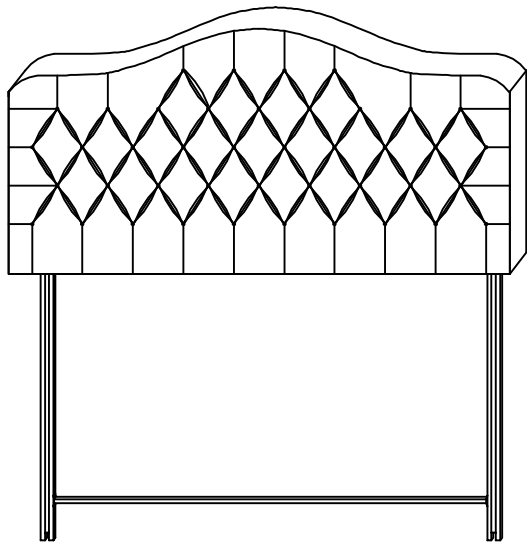

Model : RSTQ-2 LEXA HEADBOARD

PARTS LIST

Headboard x 1pcs  ①	Metal Leg x 2pcs  ②	Metal Cross Bar x 1pcs  ③
---	---	---

PARTS LIST

Allen Key M5 x 1 pcs  ①	Allen Key M4 x 1 pcs  ②	JCBB M8 x 40mm x 4 pcs  ③	JCBC M6 x 20mm x 4 pcs  ④	Flat Washer M6 x 4 pcs  ⑤
Spring Washer M6 x 4 pcs  ⑥	Flat Washer M8 x 4 pcs  ⑦			