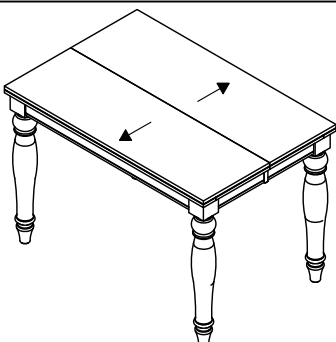

ASSEMBLY INSTRUCTIONS

ITEM NO : KG-TA-5454G-RAI-C

54"X 36-54" GATHERING TABLE W/BFLY LEAF

Thank you for purchasing this quality product. Be sure to check all packing material carefully for small parts that may have come loose inside the carton during shipment. Please keep all hardware out of reach of small children

PARTS LIST :

NO.	DESCRIPTION	SKETCH	QTY
A	TABLE TOP		1 pc
B	LEG		4 pcs

HARDWARE LIST :

NO.	DESCRIPTION	SIZE	SKETCH	QTY
C	Flat Washer	φ3/8"x φ20mm		8 pcs
D	Spring Washer	φ3/8"x φ16mm		8 pcs
E	Hex Nut	φ3/8"x14mm		8 pcs
F	Wrench	14 x87mm		1 pc

MADE IN VIETNAM

STEP 2