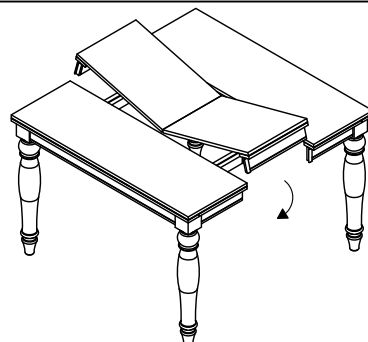

ASSEMBLY INSTRUCTIONS

ITEM NO : KG-TA-5454G-RAI-C

54"X 36-54" GATHERING TABLE W/BFLY LEAF

Thank you for purchasing this quality product. Be sure to check all packing material carefully for small parts that may have come loose inside the carton during shipment. Please keep all hardware out of reach of small children

PARTS LIST :

NO.	DESCRIPTION	SKETCH	QTY
A	TABLE TOP		1 pc
B	LEG		4 pcs

HARDWARE LIST :

NO.	DESCRIPTION	SIZE	SKETCH	QTY
C	Flat Washer	φ3/8"x φ20mm		8 pcs
D	Spring Washer	φ3/8"x φ16mm		8 pcs
E	Hex Nut	φ3/8"x14mm		8 pcs
F	Wrench	14 x87mm		1 pc

STEP 1

MADE IN VIETNAM

STEP 2

STEP 3

STEP 4

STEP 5