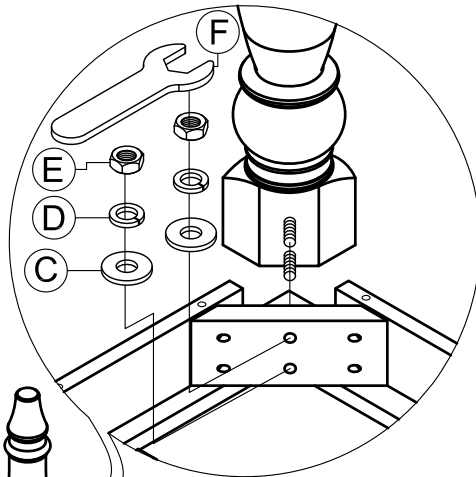

ASSEMBLY INSTRUCTIONS

ITEM NO : KG-TA-5454G-RAI-C

54"X 36-54" GATHERING TABLE W/BFLY LEAF

Thank you for purchasing this quality product. Be sure to check all packing material carefully for small parts that may have come loose inside the carton during shipment. Please keep all hardware out of reach of small children

PARTS LIST :

NO.	DESCRIPTION	SKETCH	QTY
A	TABLE TOP		1 pc
B	LEG		4 pcs

HARDWARE LIST :

NO.	DESCRIPTION	SIZE	SKETCH	QTY
C	Flat Washer	φ3/8"x φ20mm		8 pcs
D	Spring Washer	φ3/8"x φ16mm		8 pcs
E	Hex Nut	φ3/8"x14mm		8 pcs
F	Wrench	14 x87mm		1 pc