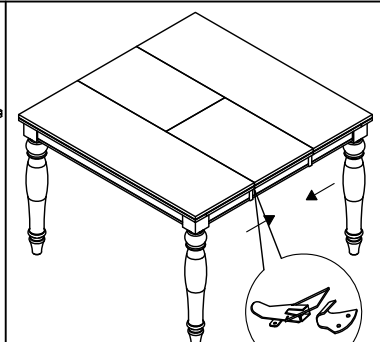

ASSEMBLY INSTRUCTIONS

ITEM NO : KG-TA-5454G-RAI-C

54"X 36-54" GATHERING TABLE W/BFLY LEAF

Thank you for purchasing this quality product. Be sure to check all packing material carefully for small parts that may have come loose inside the carton during shipment. Please keep all hardware out of reach of small children

PARTS LIST :

NO.	DESCRIPTION	SKETCH	QTY
A	TABLE TOP		1 pc
B	LEG		4 pcs

HARDWARE LIST :

NO.	DESCRIPTION	SIZE	SKETCH	QTY
C	Flat Washer	φ3/8"x φ20mm		8 pcs
D	Spring Washer	φ3/8"x φ16mm		8 pcs
E	Hex Nut	φ3/8"x14mm		8 pcs
F	Wrench	14 x87mm		1 pc

STEP 1

MADE IN VIETNAM

STEP 2

STEP 3

STEP 4

STEP 5