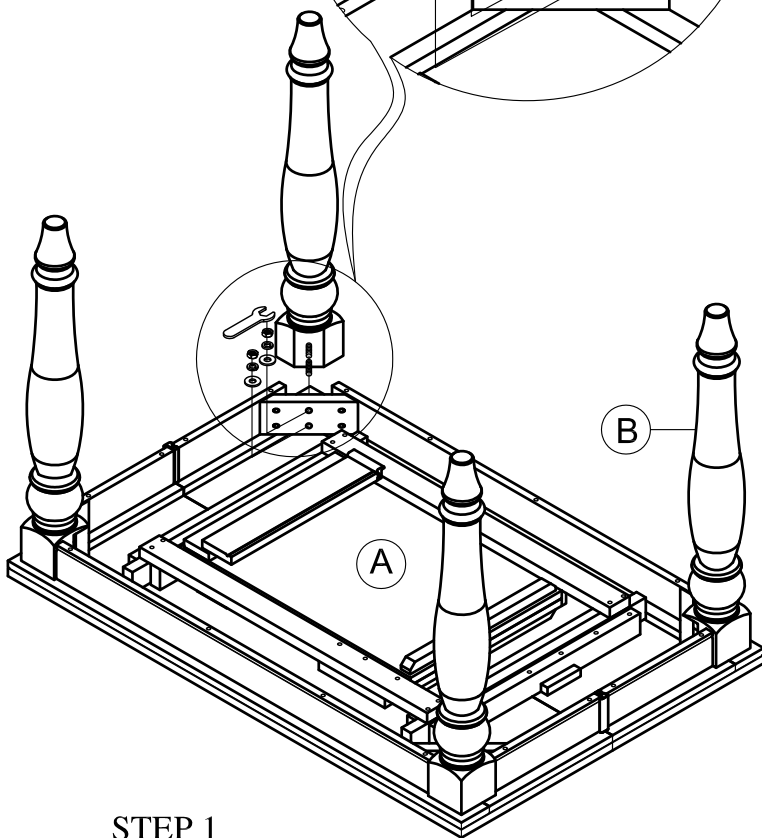

ASSEMBLY INSTRUCTIONS

ITEM NO : KG-TA-5454G-RAI-C

54"X 36-54" GATHERING TABLE W/BFLY LEAF

Thank you for purchasing this quality product. Be sure to check all packing material carefully for small parts that may have come loose inside the carton during shipment. Please keep all hardware out of reach of small children

PARTS LIST :

NO.	DESCRIPTION	SKETCH	QTY
A	TABLE TOP		1 pc
B	LEG		4 pcs

HARDWARE LIST :

NO.	DESCRIPTION	SIZE	SKETCH	QTY
C	Flat Washer	φ3/8"x φ20mm		8 pcs
D	Spring Washer	φ3/8"x φ16mm		8 pcs
E	Hex Nut	φ3/8"x14mm		8 pcs
F	Wrench	14 x87mm		1 pc