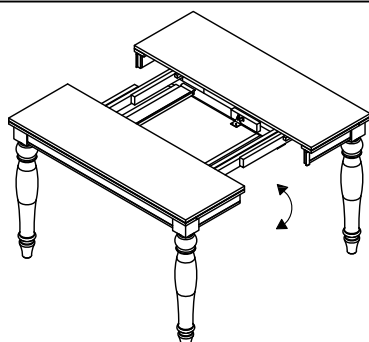

ASSEMBLY INSTRUCTIONS

ITEM NO : KG-TA-5454G-RAI-C

54"X 36-54" GATHERING TABLE W/BFLY LEAF

Thank you for purchasing this quality product. Be sure to check all packing material carefully for small parts that may have come loose inside the carton during shipment. Please keep all hardware out of reach of small children

PARTS LIST :

NO.	DESCRIPTION	SKETCH	QTY
A	TABLE TOP		1 pc
B	LEG		4 pcs

HARDWARE LIST :

NO.	DESCRIPTION	SIZE	SKETCH	QTY
C	Flat Washer	φ3/8"x φ20mm		8 pcs
D	Spring Washer	φ3/8"x φ16mm		8 pcs
E	Hex Nut	φ3/8"x14mm		8 pcs
F	Wrench	14 x87mm		1 pc

MADE IN VIETNAM

STEP 3