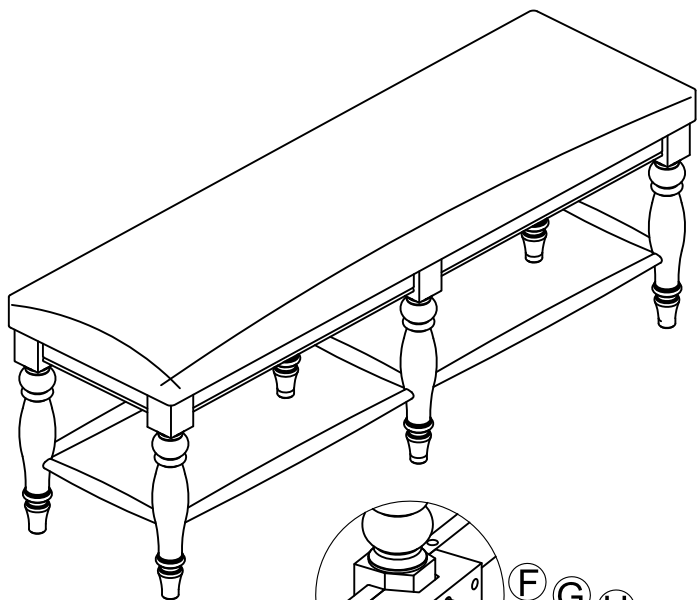

ASSEMBLY INSTRUCTIONS

ITEM NO: KG-CH-5416CB-RAI-RTA

54 BACKLESS BENCH

Thank you for purchasing this quality product. Be sure to check all packing material carefully for small parts that may have come loose inside the carton during shipment. Please keep all hardware out of reach of small children

PARTS LIST:

NO.	DESCRIPTION	SKETCH	QTY
A	Seat Frame		1 pc
B	Reinforced Leg		2 pcs
C	Chair Leg		4 pcs
D	Front Stretcher		4 pcs
E	Side Stretcher		3 pcs

HARDWARE LIST:

NO.	DESCRIPTION	SIZE	SKETCH	QTY
F	Flat Washer	φ5/16"x φ19mm		12 pcs
G	Spring Washer	φ5/16"x φ12mm		12 pcs
H	Hex- Nut	φ5/16"x12		12 pcs
I	Wrench	12mmx75mm		1 pc
J	Screw	φ8mm x φ4mm x 38mm		14 pcs