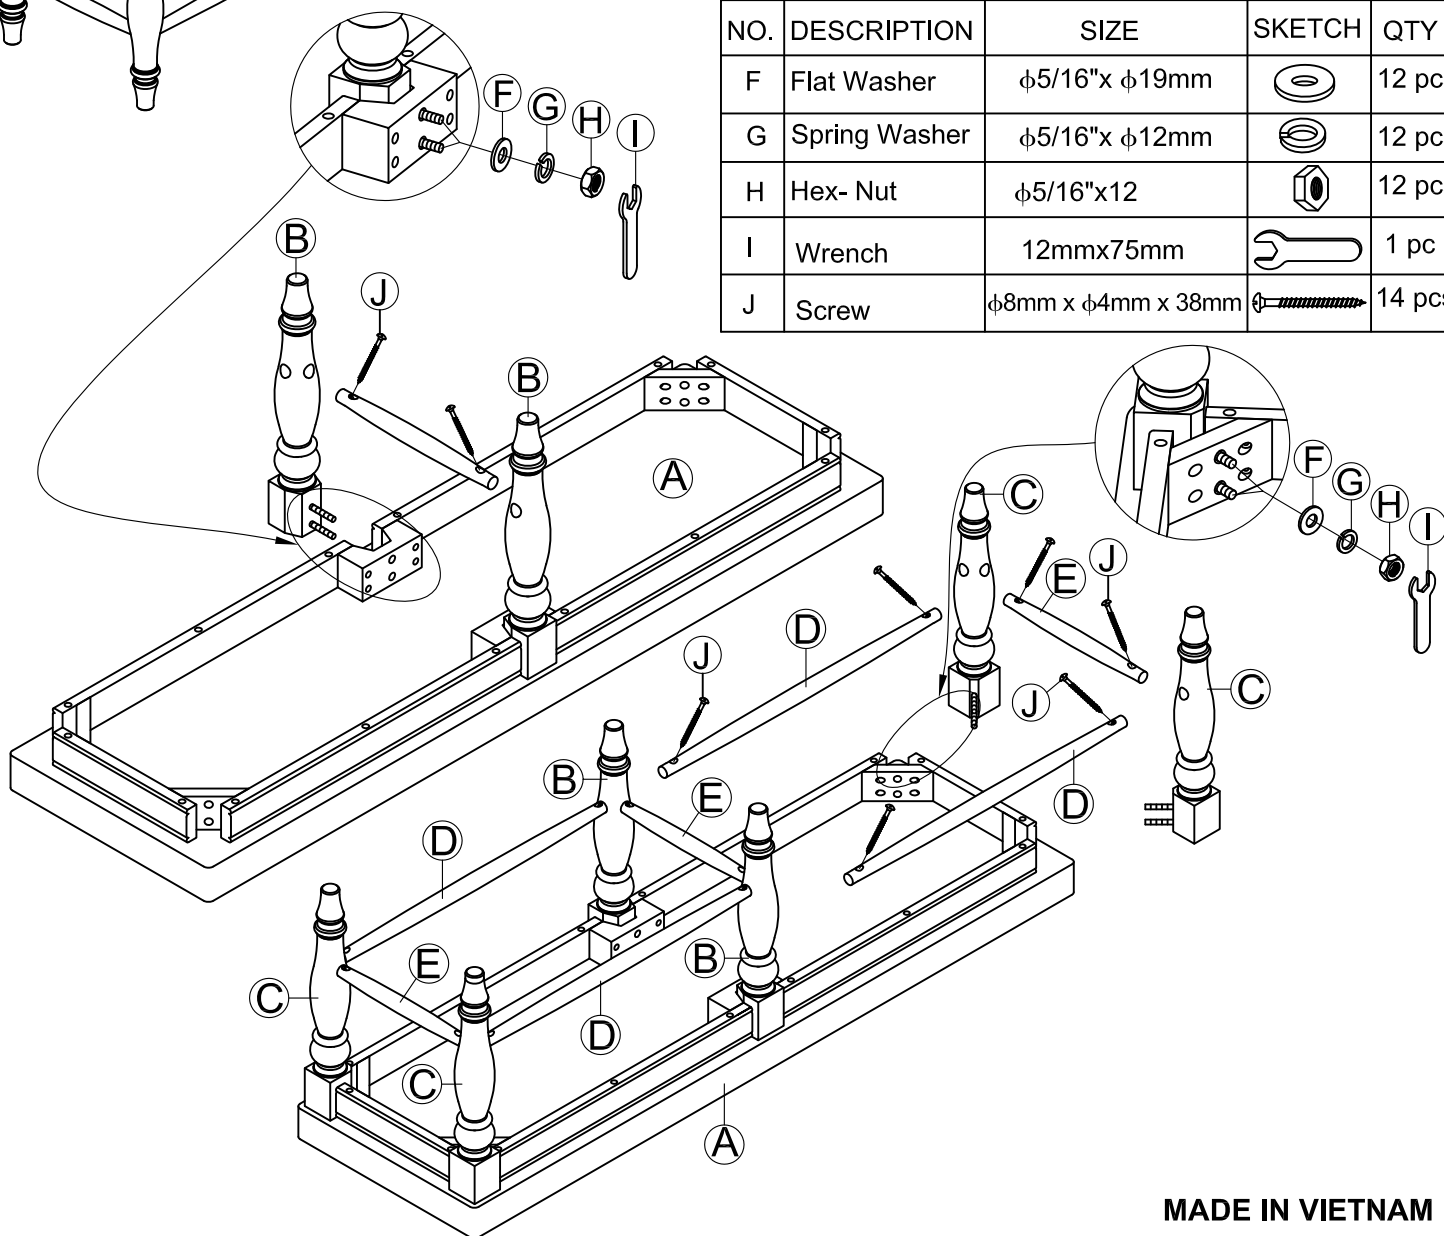

ASSEMBLY INSTRUCTIONS

ITEM NO: KG-CH-5416CB-RAI-RTA

54 BACKLESS BENCH

Thank you for purchasing this quality product. Be sure to check all packing material carefully for small parts that may have come loose inside the carton during shipment. Please keep all hardware out of reach of small children

PARTS LIST:

NO.	DESCRIPTION	SKETCH	QTY
A	Seat Frame		1 pc
B	Reinforced Leg		2 pcs
C	Chair Leg		4 pcs
D	Front Stretcher		4 pcs
E	Side Stretcher		3 pcs

HARDWARE LIST:

NO.	DESCRIPTION	SIZE	SKETCH	QTY
F	Flat Washer	φ5/16"x φ19mm		12 pcs
G	Spring Washer	φ5/16"x φ12mm		12 pcs
H	Hex- Nut	φ5/16"x12		12 pcs
I	Wrench	12mmx75mm		1 pc
J	Screw	φ8mm x φ4mm x 38mm		14 pcs