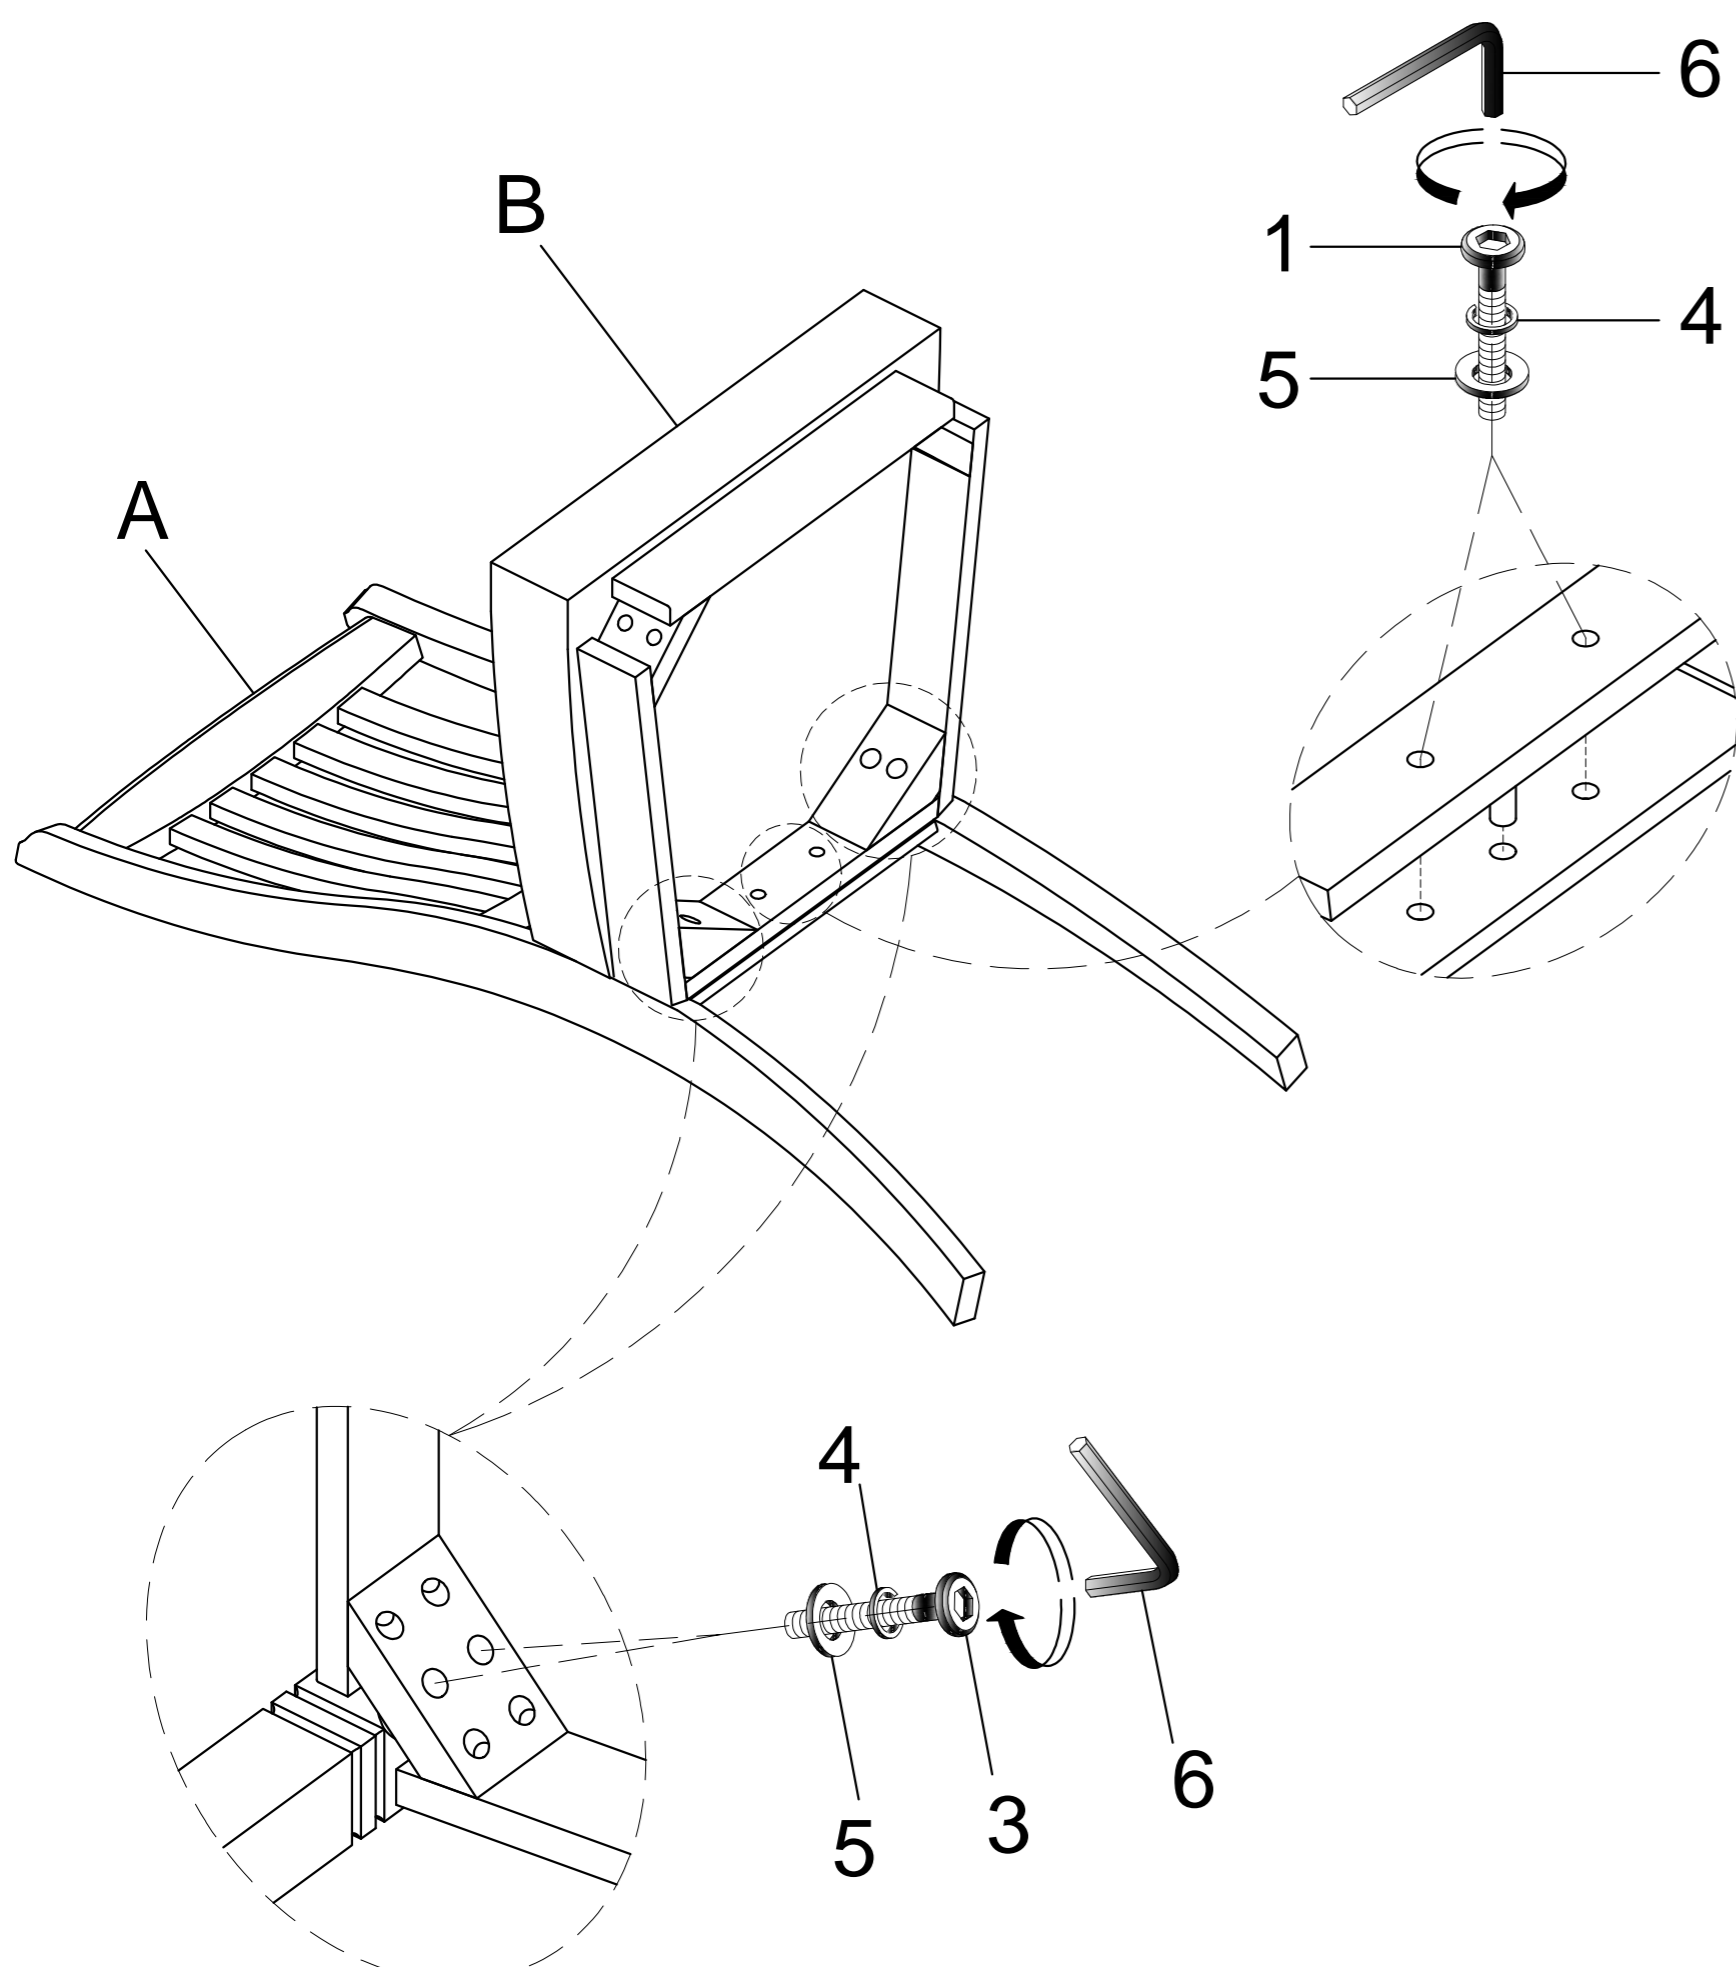

It is recommended to install protective pads under all legs and support to avoid damage or scratches when placing furniture on a wood floor or other hard surface, and to limit indentation and prevent discoloration if placing on carpet.

Merci d'avoir acheté ce produit. Veuillez lire et suivre les instructions ci-dessous. Vérifiez avant le montage que vous avez toutes les pièces et fixations. Les pièces qui semblent manquer se trouvent souvent dans les matériaux d'emballage. Si vous n'avez pas toutes les pièces de la liste, demandez à votre détaillant et nous les enverrons immédiatement.

Il est recommandé de placer des coussins protecteurs sous tous les pieds et toutes les bases des meubles pour éviter d'endommager ou d'égratigner les planchers en bois ou autres surfaces dures, et pour limiter l'empreinte et empêcher la décoloration quand les meubles reposent sur la moquette.

PARTS LIST / LISTE DE PIÈCES				HARDWARE LIST / LISTE DE QUINCAILLERIE FOR EACH CHAIR			
A		Chair Back / Dossier de chaise	1	1		Bolt / Boulon Ø1/4" x 38mm	2
B		Seat With Cushion / siège	1	2		Bolt / Boulon Ø1/4" x 50mm	4
C		Front Legs / Pied Avant	2	3		Bolt / Boulon Ø1/4" x 80mm	4
				4		Lock Washer / Rondelle d'arrêt Ø1/4"	10
				5		Flat Washer / Rondelle Plate Ø1/4" x Ø19mm	10
				6		Allen Key / Clé Allen 57mm x 4mm	1

STEP 1 / ÉTAPE 1

DO NOT TIGHTEN BOLTS UNTIL COMPLETELY ASSEMBLED.
NE PAS SERRER LES BOULONS JUSQU'À CE QUE LE MONTAGE SOIT COMPLETMENT TERMINE.

*Above hardware are packed in 5627NWS / 5627NBKS / 5627GYS for assembly.

Le quincaillerie est dans 5627NWS / 5627NBKS / 5627GYS pour l'assemblage.