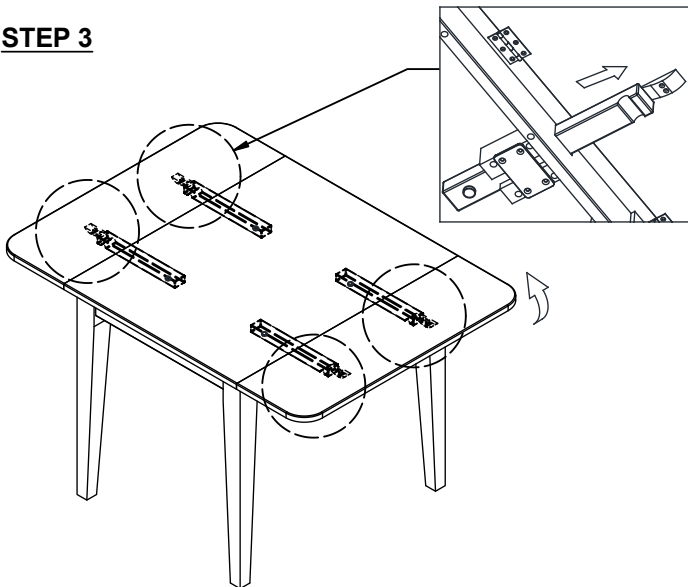

STEP 3

STEP 4