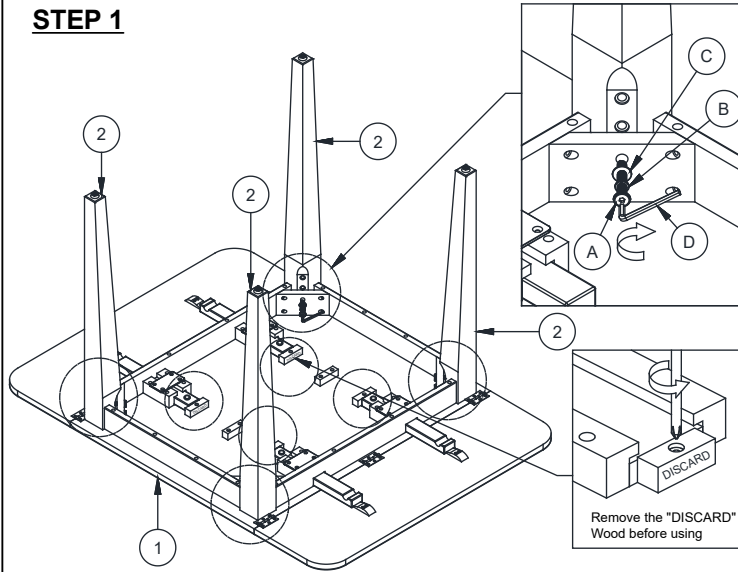

# ASSEMBLY INSTRUCTION

DESCRIPTION: 50" Drop Leaf Table

ITEM NO: HP-TA-3650D -BBP-C

Thank you for purchasing this quality product. Be sure to check all packing material carefully for small parts which may have come loose inside the carton during shipment. Identify and count all parts and compare with the parts list below. Please keep all hardware out of reach of small children.

1  TABLE TOP 1 PC	2  TABLE LEGS 4 PCS					
A  JCBB BOLT M8 x 60mm 8 PCS	B  SPRING WASHER M8 8 PCS	C  FLAT WASHER M8 8 PCS	D  ALLEN KEY M5 1 PC			

## STEP 1