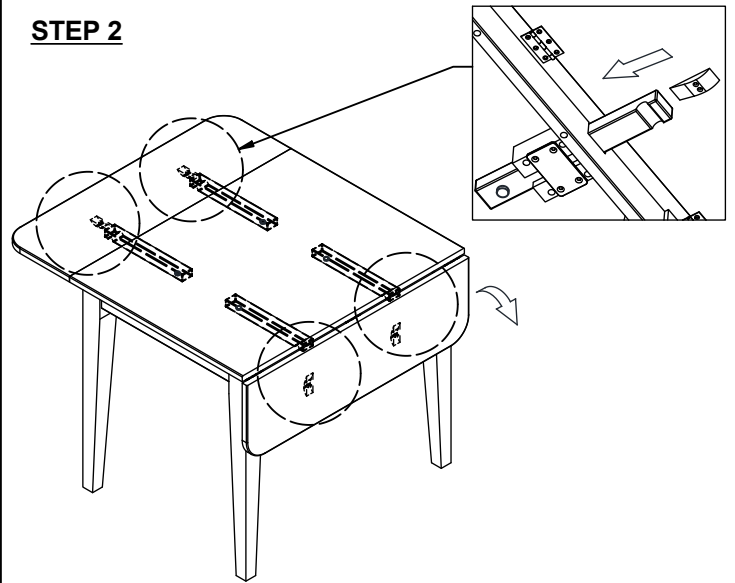

INTERCON
FURNITURE FOR LIFE

ASSEMBLY INSTRUCTION

DESCRIPTION: 50" Drop Leaf Table

ITEM NO: HP-TA-3650D -BBP-C

Thank you for purchasing this quality product. Be sure to check all packing material carefully for small parts which may have come loose inside the carton during shipment. Identify and count all parts and compare with the parts list below. Please keep all hardware out of reach of small children.

1 TABLE TOP 1 PC	2 TABLE LEGS 4 PCS					
A JCBB BOLT M8 x 60mm 8 PCS	B SPRING WASHER M8 8 PCS	C FLAT WASHER M8 8 PCS	D ALLEN KEY M5 1 PC			

STEP 1

STEP 2

STEP 3

STEP 4

Complete Assembly

ASSEMBLY TIPS:

1. Remove hardware from box and sort by size.
2. Please check to see that all hardware and parts are present prior start of assembly.
3. Please follow attached instructions in the same sequence as numbered to assure fast and easy assembly.

⚠ WARNING!

1. Don't attempt to repair or modify parts that are broken or defective. Please contact the store immediately.
2. This product is for home use only and not intended for commercial establishments.