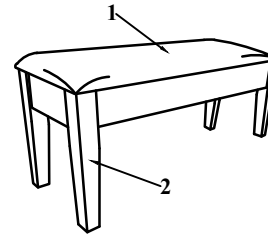

INSTRUCTIONS D'ASSEMBLAGE

BANC REMBOURRÉ HAXBY AVEC RANGEMENT
ARTICLE NO : 0244380

* Pour toute(s) pièce(s) manquante(s) (matériel seulement), veuillez nous contacter à l'adresse ci-haut. Pour toute(s) pièce(s) majeure(s), veuillez contacter votre lieu d'achat.

LISTE DE PIÈCES		
N°	Description	Qté
1	Cadre de sommier avec siège	1Pc
2	Jambe avant	4Pcs

LISTE DU MATÉRIEL		
N°	Description	Qté
A	Clé Allen M4 (Courte)	1Pc
B	Jcbc Vis M6 x 60mm	8Pcs
C	Rondelle à ressort 1/4"	8Pcs
D	Rondelle plate 1/4"	8Pcs