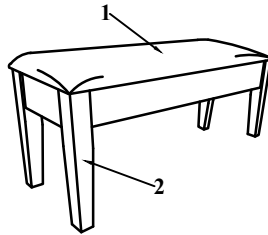

| PART LIST |                |      |
|-----------|----------------|------|
| No        | Description    | Qty  |
| 1         | Seat & Storage | 1Pc  |
| 2         | Leg            | 4Pcs |

| HARDWARE LIST |                       |      |
|---------------|-----------------------|------|
| No            | Description           | Qty  |
| A             | Allen Key M4 ( Short) | 1Pc  |
| B             | Jcbc Screw M6 x 60mm  | 8Pcs |
| C             | Spring Washer 1/4"    | 8Pcs |
| D             | Flat Washer 1/4"      | 8Pcs |