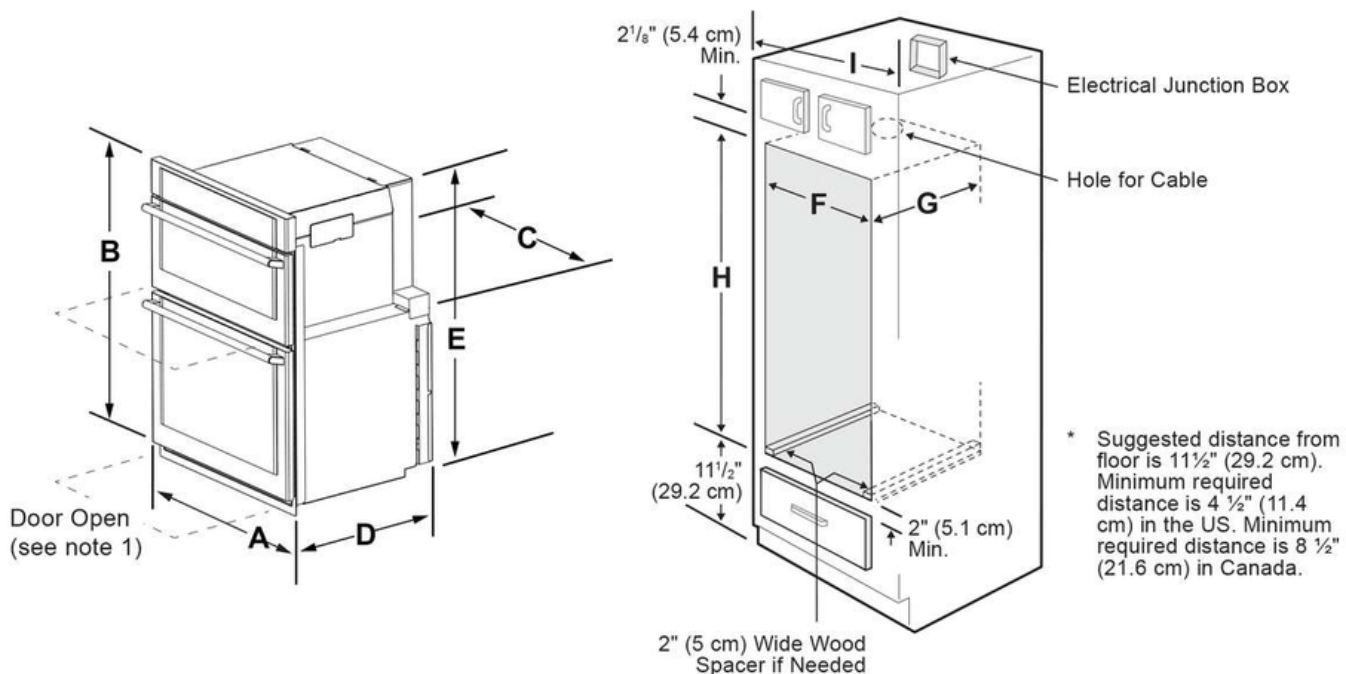

Safety Certifications and Approvals

CSA Listed	Yes
UL Listed	Yes
RoHS	Yes

Dimensions and Volume

Height	41 9/16"
Width	30"
Depth	25 3/16"
Depth With Door 90° Open	48 3/16"
Depth With Handle	27 6/10"
Cutout Depth	23 5/8"
Oven Interior Height	18 1/8"
Oven Interior Width	25 3/16"
Oven Interior Depth	19 7/8"
Microwave Interior Height	9 5/16"
Microwave Interior Width	18 7/8"
Microwave Interior Depth	16 1/8"
Maximum Cutout Height	42"
Maximum Cutout Width	28 3/4"
Minimum Cutout Height	41 1/4"
Minimum Cutout Width	28 1/2"
Microwave Capacity	1.7 Cu. Ft.
Oven Capacity	5.3 Cu. Ft.

Installation

Power Supply Connection Location	Top Left
----------------------------------	----------

Certifications and Approvals

Star-K Certification	Yes
----------------------	-----

Accessories

Optional Trim Kit Part Number	WOMC3TRIMSS, WOMC3TRIMDSS
Optional Air Fry Tray Part Number	FRIGPEREAFT

Installation Diagram

NOTES:

1. Allow at least 22" (55.9cm) clearance in front of oven for door depth when it is open.
2. Dimension G (cutout depth) is critical to the proper installation of the built-in oven. If the oven decorative trim does not butt against the cabinet verify dimension G to assure it is the required depth.
3. For a cutout height greater than the maximum (H), add one 2" (5 cm) wide wood shim of appropriate height to each side of the opening under the appliance side rails. A trim kit may be purchased through a dealer, service, or on the brand website.

Figure 1: Product and Cutout Dimensions

PRODUCT DIMENSIONS					
A	B	C	D		E
29 ⁷ / ₈ " (75.9 cm)	41 ⁹ / ₁₆ " (105.6 cm)	28 ⁷ / ₁₆ " (72.2 cm)	25 ³ / ₁₆ " (63.9 cm)		40 ⁹ / ₁₆ " (102.9 cm)
CUTOUT DIMENSIONS AND CABINET WIDTH					
F		G. Min.	H		I
Min.	Max.		Min.	Max.	
28 ¹ / ₂ " (72.4 cm)	29" (73.7 cm)	23 ¹ / ₂ " (59.7 cm)	40 ⁵ / ₈ " (103.1 cm)	41 ¹ / ₂ " (105.4 cm)	30 ¹ / ₈ " (76.5 cm) Min