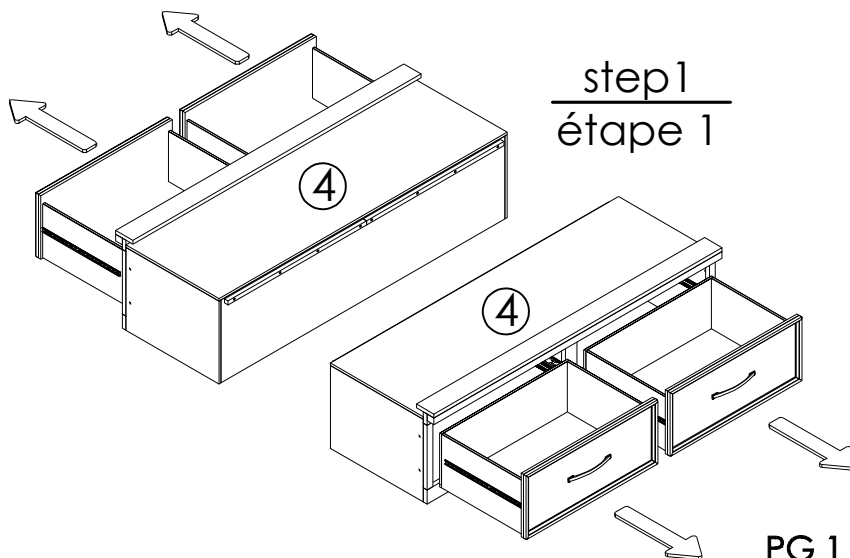

▲ NOTE / REMARQUE

Tipping restraint hardware kit is included with this product. Refer to installation instruction in the hardware pack.

Une trousse anti-basculement est fournie avec ce produit. Veuillez vous référer aux instructions d'installation dans l'incluse de quincaillerie.

*ANTI-TIPPING HARDWARE PACK IS AT THE BACK PANEL.
*UNE TROUSSE ANTI-BASQUEMENT EST SITUÉ SUR LE PANNEAU ARRIÈRE.