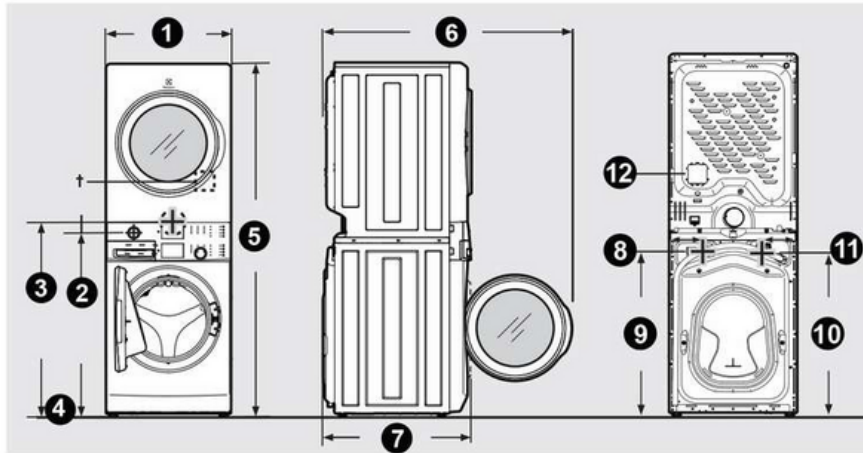

Dimensions and Volume

Height	76 1/4"
Width	27"
Minimum Depth for Installation	36"
Washer Drum Capacity I.E.C.	5.2 Cu. Ft.
Dryer Drum Capacity	8 Cu. Ft.

Installation

Dryer Power Cord Included	Yes
Washer Power Cord Included	Yes

CANADA • 5855 Terry Fox Way • Mississauga, ON L5V 3E4 • 1-800-265-8352 • electrolux.ca

Installation Diagram

Laundry Center Dimensions

¹ Dryer electrical supply on rear of unit.

NOTE

- Allow minimum 36" of depth space for proper installation with 90° quick turn elbow for venting.
- Connection of water inlet hose on steam laundry center adds 3/4 in. (2 cm) to installation depth.
- Power supply cord length on washer approximately 60 inches (152.5 cm).
- Drain hose length on washer approximately 59 inches (150 cm).
- Power supply cord length on gas laundry center or electric Canadian laundry center approximately 60 inches (152.5 cm).

Laundry Center Dimensions	
1. Unit width	27" (69 cm)
2. Height to gas supply pipe on rear of gas unit	39.7" (101 cm)
3. Centerline height for rear vent	41.8" (106 cm)
4. Floor line	--
5. Unit height	76.3" (194 cm)
6. Door clearance	53.9" (137 cm)
7. Unit depth	31.9" (81 cm)
8. Width distance to water connections	7.8" (20 cm)
9. Height to water connections	35.7" (91 cm)
10. Height to washer power connections	35.5" (91 cm)
11. Width distance to washer power connections	7.1" (18 cm)
12. Height to dryer electrical supply	48" (122 cm)