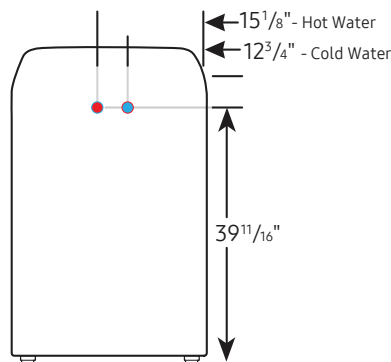

Connection Dimensions

Back and Side View of Electric Dryer

LEGEND:

- Hot Water Connection
- Cold Water Connection

Actual colour may vary. Design, specifications and colour availability are subject to change without notice. Non-metric weights and measurements are approximate.

© 2023 Samsung Electronics Canada Inc. All rights reserved. Samsung is a registered trademark of Samsung Electronics Co., Ltd., used with permission.