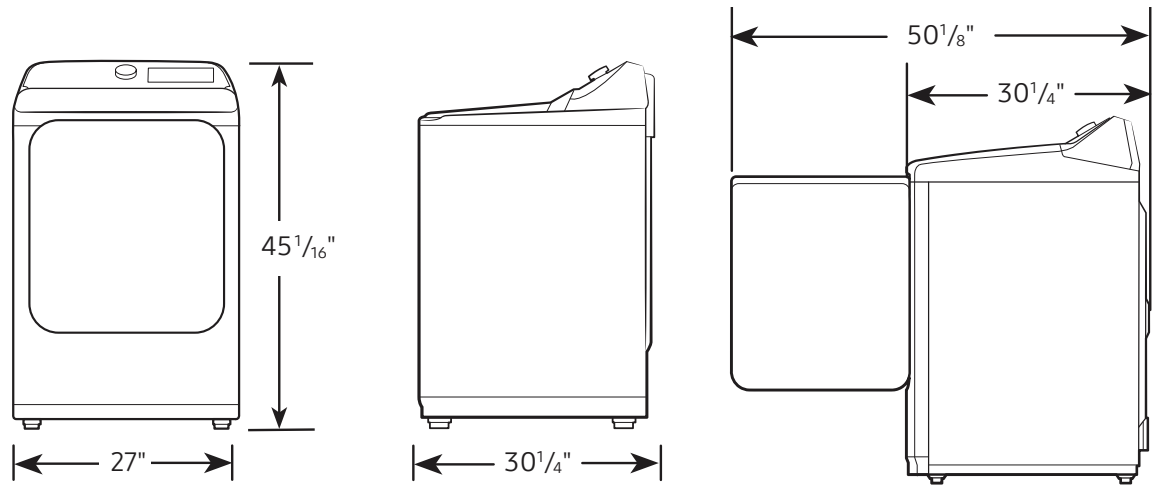

DVE47CG3500

SAMSUNG

7.4 cu. ft. Smart Electric Dryer with Sensor Dry

Dimensions

Required dimensions for installation:

Installation Specifications – Side-by-Side

If the washer and dryer are installed together or the dryer alone, the closet front must have two unobstructed air openings for a combined minimum total area of 72-inch². Your washer alone does not require a specific air opening.