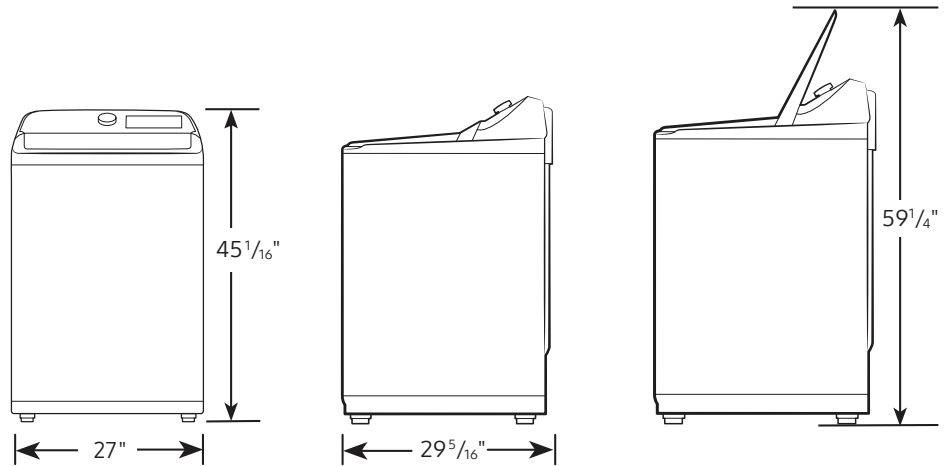

WA46CG3505

SAMSUNG

5.3 cu. ft. Large Capacity Smart Top Load Washer with ActiveWave™ Agitator and Active WaterJet

Dimensions

Required dimensions for installation:

Installation Specifications – Side-by-Side

If the washer and dryer are installed together or the dryer alone, the closet front must have two unobstructed air openings for a combined minimum total area of 72-inch². Your washer alone does not require a specific air opening.