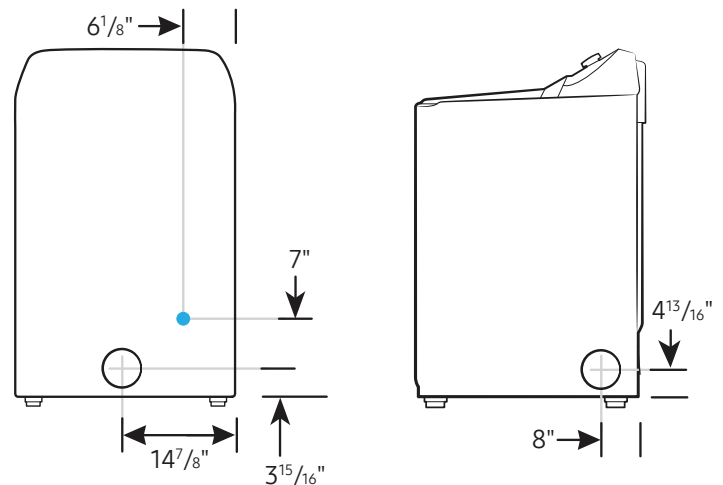

### Product Dimensions & Weight (WxHxD)

Dimensions: 27" x 45<sup>1</sup>/<sub>16</sub>" x 30<sup>1</sup>/<sub>4</sub>"  
Weight: 119 lb (53.98 kg)

### Shipping Dimensions & Weight (WxHxD)

Dimensions: 29<sup>9</sup>/<sub>16</sub>" x 47<sup>3</sup>/<sub>4</sub>" x 31<sup>3</sup>/<sub>16</sub>"  
Weight: 125.7 lb (57 kg)

### Dimensions

Required dimensions for installation:

### Connection Dimensions

Back and Side View of Electric Dryer