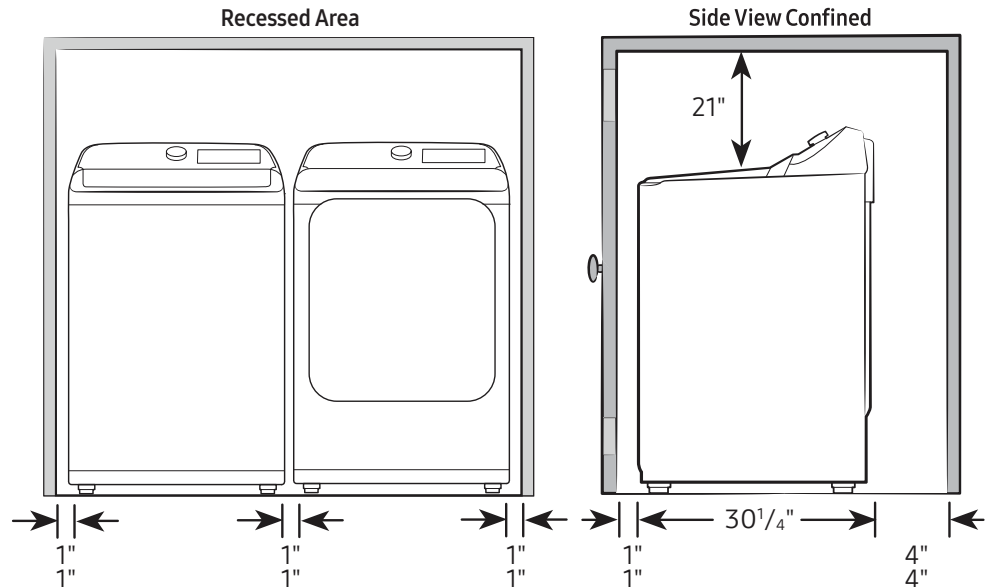

Alcove or closet installation

Minimum clearance for closet and alcove installations:

Connection Dimensions

Back and Side View of Electric Dryer