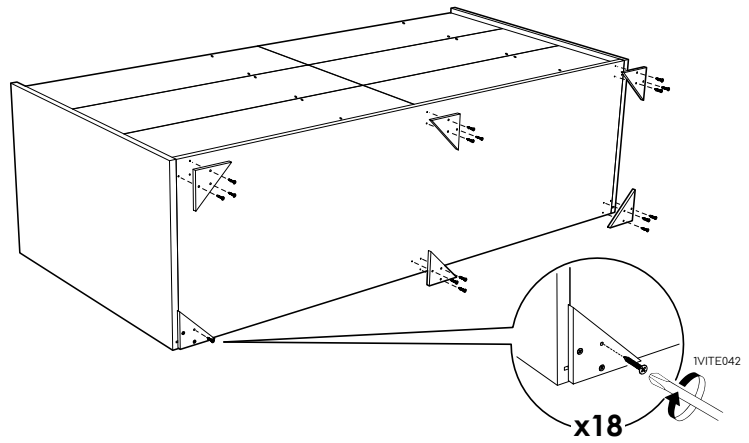

BIANCA

6/DW DRESSER

COMMODE 6/T

BIBWHCM01

1.

3.

5.

2.

4.

NIGHT TABLE, DRESSER, CHEST OF DRAWERS

Top	18mm thick, wood-based panel covered with low-pressure laminate (LPL) White color finish, high gloss acrylic lacquer. 1mm thick, ABS edges
Bottom	18mm thick, wood-based panel covered with low-pressure laminate (LPL) White color finish. 1mm thick, ABS edges
Side panels	18mm thick, wood-based panel covered with low-pressure laminate (LPL) White color finish, high gloss acrylic lacquer. 1mm thick, ABS edges
Back panel	3 mm thick, double-sided laminated MDF
Drawers	<ul style="list-style-type: none"> • Front: 18mm thick, wood-based panel covered with low-pressure laminate (LPL) White color finish, high gloss acrylic lacquer. 1mm thick, ABS edges • Inside: 12mm thick, wood-based panel covered with low-pressure laminate (LPL) Textured finish. Folding system • Bottom: 4mm thick, double-sided laminated MDF • Metal sliding guides with soft closing system
Handles	ABS, Black Chrome color
Feet	Fiberglass ABS. Black Chrome color. H.10mm