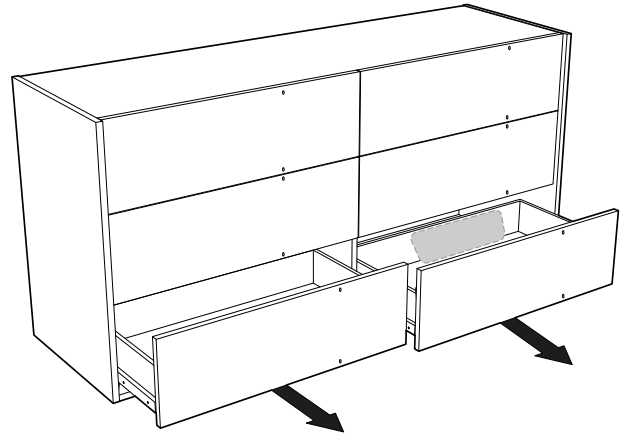

BIANCA

6/DW DRESSER

COMMODE 6/T

BIBWHCM01

1.

3.

5.

2.

4.

NIGHT TABLE, DRESSER, CHEST OF DRAWERS

Top	18mm thick, wood-based panel covered with low-pressure laminate (LPL) White color finish, high gloss acrylic lacquer. 1mm thick, ABS edges
Bottom	18mm thick, wood-based panel covered with low-pressure laminate (LPL) White color finish. 1mm thick, ABS edges
Side panels	18mm thick, wood-based panel covered with low-pressure laminate (LPL) White color finish, high gloss acrylic lacquer. 1mm thick, ABS edges
Back panel	3 mm thick, double-sided laminated MDF
Drawers	<ul style="list-style-type: none"> • Front: 18mm thick, wood-based panel covered with low-pressure laminate (LPL) White color finish, high gloss acrylic lacquer. 1mm thick, ABS edges • Inside: 12mm thick, wood-based panel covered with low-pressure laminate (LPL) Textured finish. Folding system • Bottom: 4mm thick, double-sided laminated MDF • Metal sliding guides with soft closing system
Handles	ABS, Black Chrome color
Feet	Fiberglass ABS. Black Chrome color. H.10mm