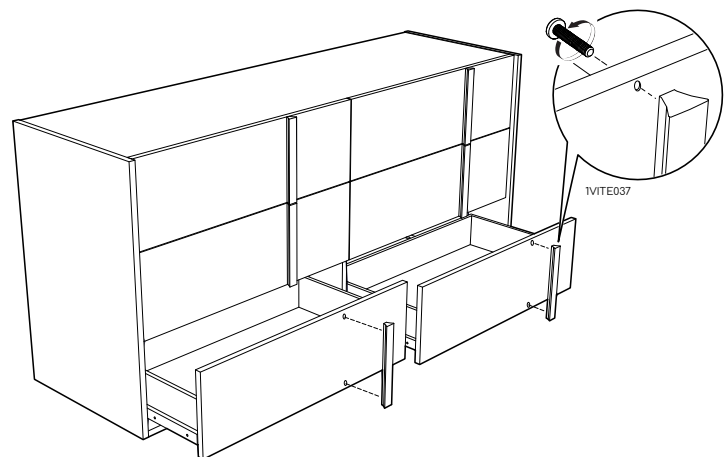

BIANCA

6/DW DRESSER

COMMODE 6/T

BIBWHCM01

1.

3.

5.

2.

4.

NIGHT TABLE, DRESSER, CHEST OF DRAWERS

Top	18mm thick, wood-based panel covered with low-pressure laminate (LPL) White color finish, high gloss acrylic lacquer. 1mm thick, ABS edges
Bottom	18mm thick, wood-based panel covered with low-pressure laminate (LPL) White color finish. 1mm thick, ABS edges
Side panels	18mm thick, wood-based panel covered with low-pressure laminate (LPL) White color finish, high gloss acrylic lacquer. 1mm thick, ABS edges
Back panel	3 mm thick, double-sided laminated MDF
Drawers	<ul style="list-style-type: none"> • Front: 18mm thick, wood-based panel covered with low-pressure laminate (LPL) White color finish, high gloss acrylic lacquer. 1mm thick, ABS edges • Inside: 12mm thick, wood-based panel covered with low-pressure laminate (LPL) Textured finish. Folding system • Bottom: 4mm thick, double-sided laminated MDF • Metal sliding guides with soft closing system
Handles	ABS, Black Chrome color
Feet	Fiberglass ABS. Black Chrome color. H.10mm