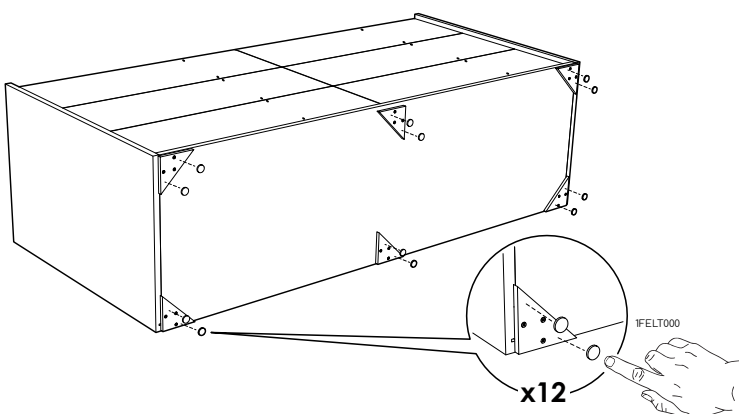

BIANCA

6/DW DRESSER

COMMODE 6/T

BIBWHCM01

1.

3.

5.

2.

4.

NIGHT TABLE, DRESSER, CHEST OF DRAWERS

Top	18mm thick, wood-based panel covered with low-pressure laminate (LPL) White color finish, high gloss acrylic lacquer. 1mm thick, ABS edges
Bottom	18mm thick, wood-based panel covered with low-pressure laminate (LPL) White color finish. 1mm thick, ABS edges
Side panels	18mm thick, wood-based panel covered with low-pressure laminate (LPL) White color finish, high gloss acrylic lacquer. 1mm thick, ABS edges
Back panel	3 mm thick, double-sided laminated MDF
Drawers	<ul style="list-style-type: none"> • Front: 18mm thick, wood-based panel covered with low-pressure laminate (LPL) White color finish, high gloss acrylic lacquer. 1mm thick, ABS edges • Inside: 12mm thick, wood-based panel covered with low-pressure laminate (LPL) Textured finish. Folding system • Bottom: 4mm thick, double-sided laminated MDF • Metal sliding guides with soft closing system
Handles	ABS, Black Chrome color
Feet	Fiberglass ABS. Black Chrome color. H.10mm