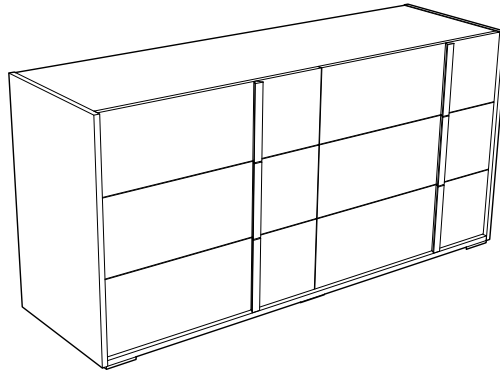

BIANCA

6/DW DRESSER

COMMODE 6/T

BIBWHCM01

1.

3.

5.

2.

4.

NIGHT TABLE, DRESSER, CHEST OF DRAWERS

Top	18mm thick, wood-based panel covered with low-pressure laminate (LPL) White color finish, high gloss acrylic lacquer. 1mm thick, ABS edges
Bottom	18mm thick, wood-based panel covered with low-pressure laminate (LPL) White color finish. 1mm thick, ABS edges
Side panels	18mm thick, wood-based panel covered with low-pressure laminate (LPL) White color finish, high gloss acrylic lacquer. 1mm thick, ABS edges
Back panel	3 mm thick, double-sided laminated MDF
Drawers	<ul style="list-style-type: none"> • Front: 18mm thick, wood-based panel covered with low-pressure laminate (LPL) White color finish, high gloss acrylic lacquer. 1mm thick, ABS edges • Inside: 12mm thick, wood-based panel covered with low-pressure laminate (LPL) Textured finish. Folding system • Bottom: 4mm thick, double-sided laminated MDF • Metal sliding guides with soft closing system
Handles	ABS, Black Chrome color
Feet	Fiberglass ABS. Black Chrome color. H.10mm