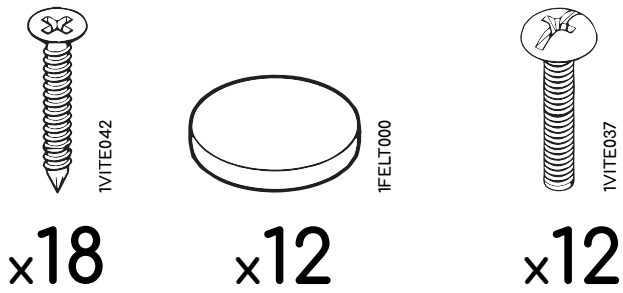

BIANCA

6/DW DRESSER

COMMODE 6/T

BIBWHCM01

1.

3.

5.

2.

4.

NIGHT TABLE, DRESSER, CHEST OF DRAWERS

Top	18mm thick, wood-based panel covered with low-pressure laminate (LPL) White color finish, high gloss acrylic lacquer. 1mm thick, ABS edges
Bottom	18mm thick, wood-based panel covered with low-pressure laminate (LPL) White color finish. 1mm thick, ABS edges
Side panels	18mm thick, wood-based panel covered with low-pressure laminate (LPL) White color finish, high gloss acrylic lacquer. 1mm thick, ABS edges
Back panel	3 mm thick, double-sided laminated MDF
Drawers	<ul style="list-style-type: none"> • Front: 18mm thick, wood-based panel covered with low-pressure laminate (LPL) White color finish, high gloss acrylic lacquer. 1mm thick, ABS edges • Inside: 12mm thick, wood-based panel covered with low-pressure laminate (LPL) Textured finish. Folding system • Bottom: 4mm thick, double-sided laminated MDF • Metal sliding guides with soft closing system
Handles	ABS, Black Chrome color
Feet	Fiberglass ABS. Black Chrome color. H.10mm