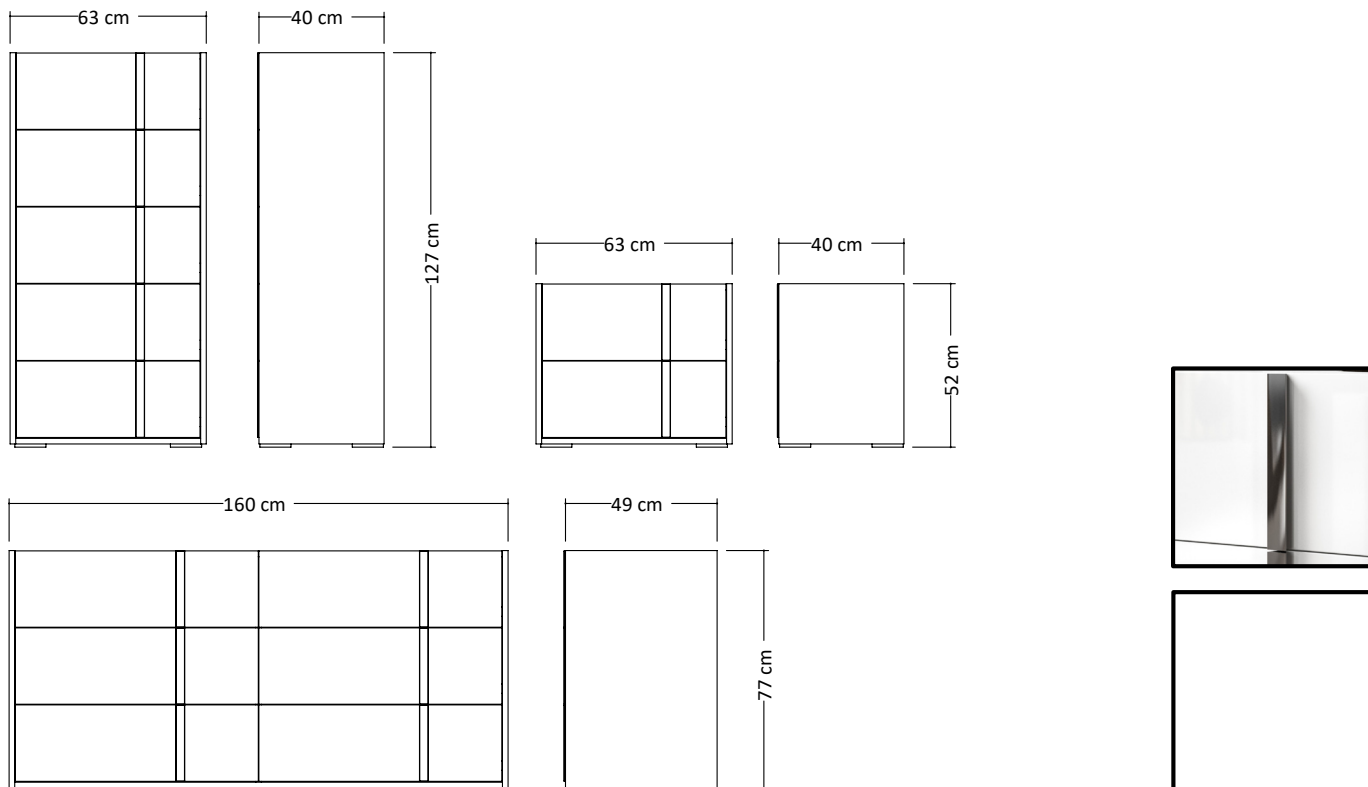

BIANCA

6/DW DRESSER

COMMODE 6/T

BIBWHCM01

1.

3.

5.

2.

4.

NIGHT TABLE, DRESSER, CHEST OF DRAWERS

Top	18mm thick, wood-based panel covered with low-pressure laminate (LPL) White color finish, high gloss acrylic lacquer. 1mm thick, ABS edges
Bottom	18mm thick, wood-based panel covered with low-pressure laminate (LPL) White color finish. 1mm thick, ABS edges
Side panels	18mm thick, wood-based panel covered with low-pressure laminate (LPL) White color finish, high gloss acrylic lacquer. 1mm thick, ABS edges
Back panel	3 mm thick, double-sided laminated MDF
Drawers	<ul style="list-style-type: none"> • Front: 18mm thick, wood-based panel covered with low-pressure laminate (LPL) White color finish, high gloss acrylic lacquer. 1mm thick, ABS edges • Inside: 12mm thick, wood-based panel covered with low-pressure laminate (LPL) Textured finish. Folding system • Bottom: 4mm thick, double-sided laminated MDF • Metal sliding guides with soft closing system
Handles	ABS, Black Chrome color
Feet	Fiberglass ABS. Black Chrome color. H.10mm