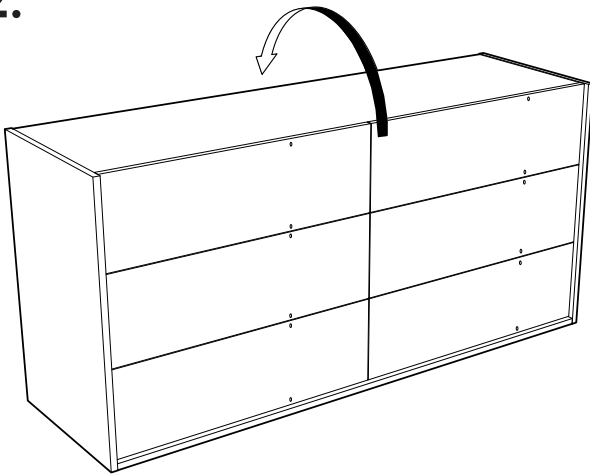

BIANCA

6/DW DRESSER

COMMODE 6/T

BIBWHCM01

1.

3.

5.

2.

4.

NIGHT TABLE, DRESSER, CHEST OF DRAWERS

Top	18mm thick, wood-based panel covered with low-pressure laminate (LPL) White color finish, high gloss acrylic lacquer. 1mm thick, ABS edges
Bottom	18mm thick, wood-based panel covered with low-pressure laminate (LPL) White color finish. 1mm thick, ABS edges
Side panels	18mm thick, wood-based panel covered with low-pressure laminate (LPL) White color finish, high gloss acrylic lacquer. 1mm thick, ABS edges
Back panel	3 mm thick, double-sided laminated MDF
Drawers	<ul style="list-style-type: none"> • Front: 18mm thick, wood-based panel covered with low-pressure laminate (LPL) White color finish, high gloss acrylic lacquer. 1mm thick, ABS edges • Inside: 12mm thick, wood-based panel covered with low-pressure laminate (LPL) Textured finish. Folding system • Bottom: 4mm thick, double-sided laminated MDF • Metal sliding guides with soft closing system
Handles	ABS, Black Chrome color
Feet	Fiberglass ABS. Black Chrome color. H.10mm