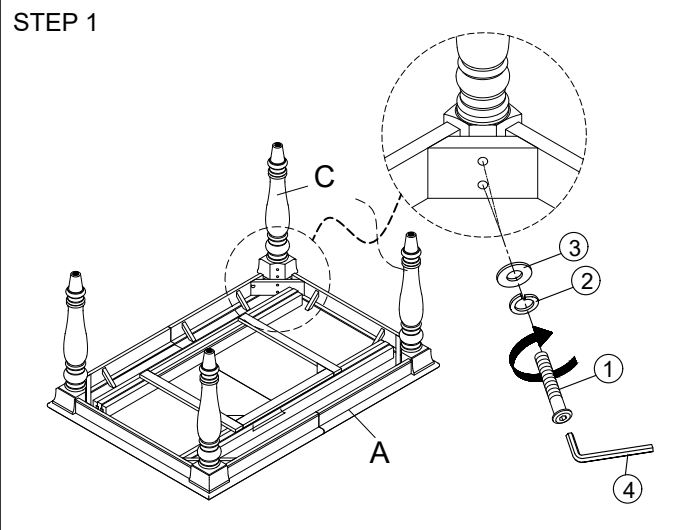

INTERCON

FURNITURE FOR LIFE

ASSEMBLY INSTRUCTION

DESCRIPTION: Table, 42" x 60"-78" Dining

ITEM NO: BI-TA-4278-RDO-C

Thank you for purchasing this quality product. Be sure to check all packing material carefully for small parts which may have come loose inside the carton during shipment. Identify and count all parts and compare with the parts list below. Please keep all hardware out of reach of small children.

 <p>A TABLE TOP 1 PC</p>	 <p>B LEAF TOP 1 PC</p>	 <p>C TABLE LEG 4 PCS</p>				
 <p>1 ALLEN BOLT Ø 5/16" x 65mm 8 PCS</p>	 <p>2 SPRING WASHER Ø 5/16" 8 PCS</p>	 <p>3 FLAT WASHER Ø 5/16" 8 PCS</p>	 <p>4 ALLEN KEY M4 1 PC</p>			