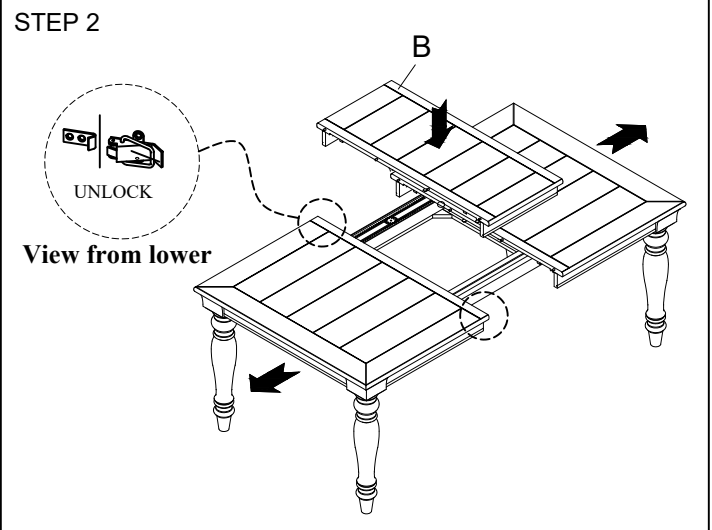

INTERCON

FURNITURE FOR LIFE

ASSEMBLY INSTRUCTION

DESCRIPTION: Table, 42" x 60"-78" Dining

ITEM NO: BI-TA-4278-RDO-C

Thank you for purchasing this quality product. Be sure to check all packing material carefully for small parts which may have come loose inside the carton during shipment. Identify and count all parts and compare with the parts list below. Please keep all hardware out of reach of small children.

 <p>A TABLE TOP 1 PC</p>	 <p>B LEAF TOP 1 PC</p>	 <p>C TABLE LEG 4 PCS</p>				
 <p>1 ALLEN BOLT Ø 5/16" x 65mm 8 PCS</p>	 <p>2 SPRING WASHER Ø 5/16" 8 PCS</p>	 <p>3 FLAT WASHER Ø 5/16" 8 PCS</p>	 <p>4 ALLEN KEY M4 1 PC</p>			