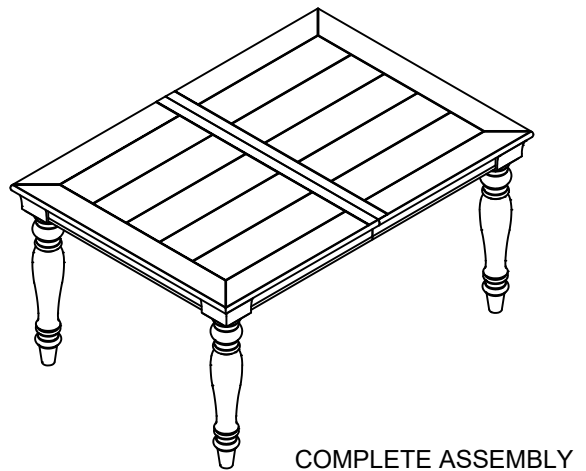

STEP 8

ASSEMBLY TIPS:

1. Remove hardware from box and sort by size.
2. Please check to see that all hardware and parts are present prior start of assembly.
3. Please follow attached instructions in the same sequence as numbered to assure fast and easy assembly.

⚠ WARNING!

1. Don't attempt to repair or modify parts that are broken or defective. Please contact the store immediately.
2. This product is for home use only and not intended for commercial establishments.