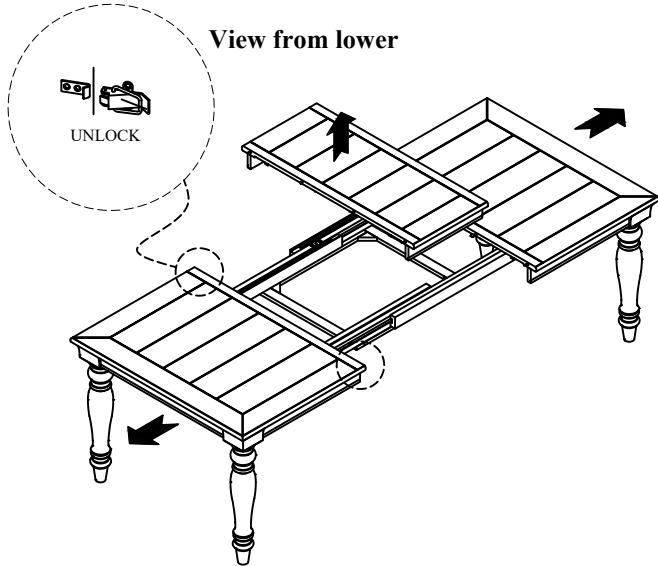

INTERCON
FURNITURE FOR LIFE

ASSEMBLY INSTRUCTION

DESCRIPTION: Table, 42" x 60"-78" Dining

ITEM NO: BI-TA-4278-RDO-C

Thank you for purchasing this quality product. Be sure to check all packing material carefully for small parts which may have come loose inside the carton during shipment. Identify and count all parts and compare with the parts list below. Please keep all hardware out of reach of small children.

STEP 5

STEP 6