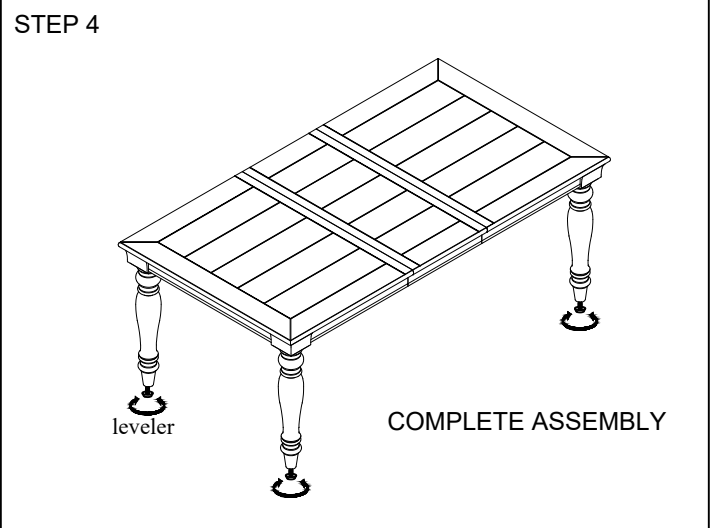

INTERCON

FURNITURE FOR LIFE

ASSEMBLY INSTRUCTION

DESCRIPTION: Table, 42" x 60"-78" Dining

ITEM NO: BI-TA-4278-RDO-C

Thank you for purchasing this quality product. Be sure to check all packing material carefully for small parts which may have come loose inside the carton during shipment. Identify and count all parts and compare with the parts list below. Please keep all hardware out of reach of small children.

 <p>A TABLE TOP 1 PC</p>	 <p>B LEAF TOP 1 PC</p>	 <p>C TABLE LEG 4 PCS</p>				
 <p>1 ALLEN BOLT Ø 5/16" x 65mm 8 PCS</p>	 <p>2 SPRING WASHER Ø 5/16" 8 PCS</p>	 <p>3 FLAT WASHER Ø 5/16" 8 PCS</p>	 <p>4 ALLEN KEY M4 1 PC</p>			