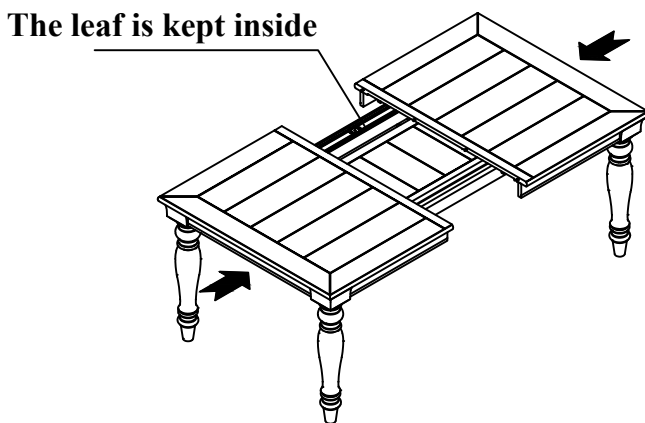

INTERCON
FURNITURE FOR LIFE

ASSEMBLY INSTRUCTION

DESCRIPTION: Table, 42" x 60"-78" Dining

ITEM NO: BI-TA-4278-RDO-C

Thank you for purchasing this quality product. Be sure to check all packing material carefully for small parts which may have come loose inside the carton during shipment. Identify and count all parts and compare with the parts list below. Please keep all hardware out of reach of small children.

STEP 5

STEP 6

STEP 7

STEP 8

ASSEMBLY TIPS:

1. Remove hardware from box and sort by size.
2. Please check to see that all hardware and parts are present prior start of assembly.
3. Please follow attached instructions in the same sequence as numbered to assure fast and easy assembly.

⚠ WARNING!

1. Don't attempt to repair or modify parts that are broken or defective. Please contact the store immediately.
2. This product is for home use only and not intended for commercial establishments.