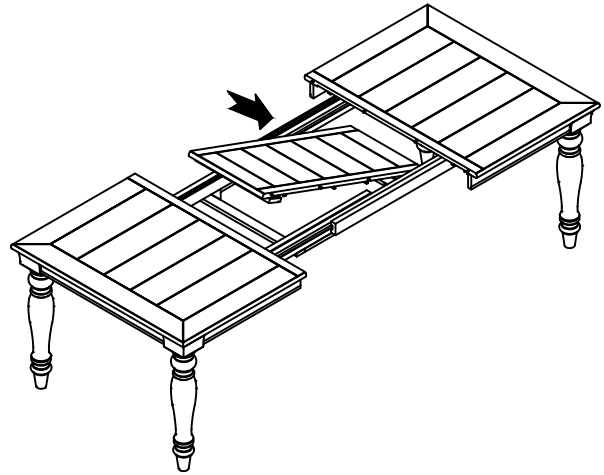

INTERCON
FURNITURE FOR LIFE

ASSEMBLY INSTRUCTION

DESCRIPTION: Table, 42" x 60"-78" Dining

ITEM NO: BI-TA-4278-RDO-C

Thank you for purchasing this quality product. Be sure to check all packing material carefully for small parts which may have come loose inside the carton during shipment. Identify and count all parts and compare with the parts list below. Please keep all hardware out of reach of small children.

STEP 5

STEP 6

STEP 7

STEP 8

ASSEMBLY TIPS:

1. Remove hardware from box and sort by size.
2. Please check to see that all hardware and parts are present prior start of assembly.
3. Please follow attached instructions in the same sequence as numbered to assure fast and easy assembly.

⚠ WARNING!

1. Don't attempt to repair or modify parts that are broken or defective. Please contact the store immediately.
2. This product is for home use only and not intended for commercial establishments.