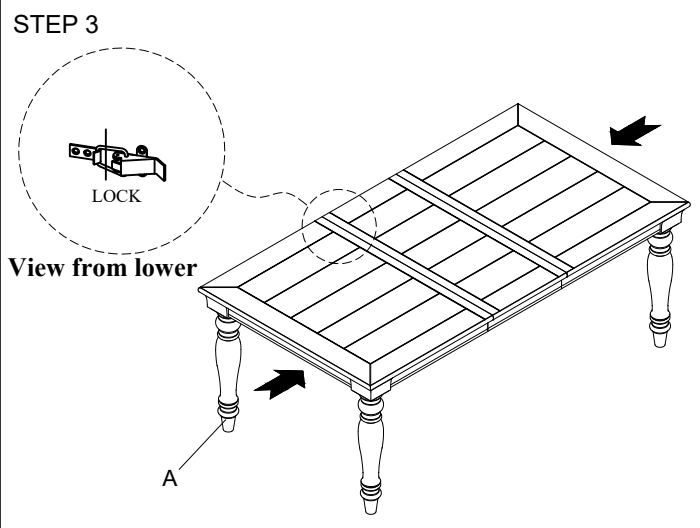

INTERCON

FURNITURE FOR LIFE

ASSEMBLY INSTRUCTION

DESCRIPTION: Table, 42" x 60"-78" Dining

ITEM NO: BI-TA-4278-RDO-C

Thank you for purchasing this quality product. Be sure to check all packing material carefully for small parts which may have come loose inside the carton during shipment. Identify and count all parts and compare with the parts list below. Please keep all hardware out of reach of small children.

 <p>A TABLE TOP 1 PC</p>	 <p>B LEAF TOP 1 PC</p>	 <p>C TABLE LEG 4 PCS</p>				
 <p>1 ALLEN BOLT Ø 5/16" x 65mm 8 PCS</p>	 <p>2 SPRING WASHER Ø 5/16" 8 PCS</p>	 <p>3 FLAT WASHER Ø 5/16" 8 PCS</p>	 <p>4 ALLEN KEY M4 1 PC</p>			