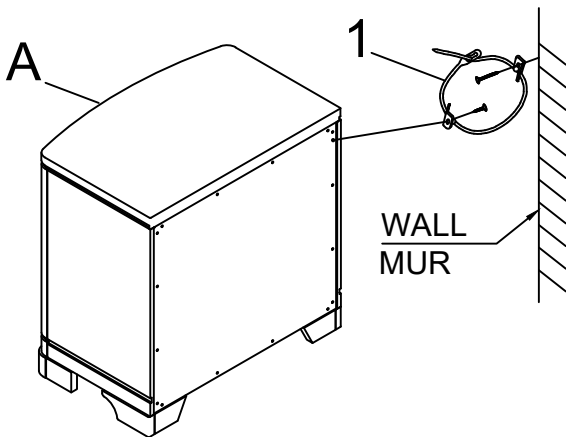

ASSEMBLY INSTRUCTION INSTRUCTION D'ASSEMBLANCE

ITEM NO : 1520CH/WH-4 NIGHT STAND / TABLE DE NUIT

Thank you for purchasing this product. Please take time to read and follow the instructions below. Check that you have all parts and hardware before assembly. Parts apparently missing are often found in the packing materials. If you do not have all the parts listed have your dealer contact us and they will be sent to you immediately

Merci d'avoir acheté ce produit de qualité. Vérifiez avant le montage que vous avez toutes les pièces et fixations. Les pièces qui semblent manquer se trouvent souvent dans les matériaux d'emballage. Si vous n'avez pas toutes les pièces de la liste, demandez à votre détaillant et nous vous les enverrons immédiatement.

- It is recommended to install protective pads under all legs and supports to avoid damage or scratches when placing furniture on a wood floor or other hard surface, and to limit indentation and prevent discoloration if placing on carpet.
- Il est recommandé de placer des coussins protecteurs sous tous les pieds et toutes les bases des meubles pour éviter d'endommager ou d'égratigner les planchers en bois ou autres surfaces dures, et pour limiter l'empreinte et empêcher la décoloration quand les meubles reposent sur la moquette.
- Hardware may loosen over time. Periodically check to make sure all connections are tight. Re-tighten if necessary.
- Le matériel peut se desserrer au fil du temps. Vérifiez périodiquement que toutes les connexions sont serrées. Serrer à nouveau si nécessaire.

1520CH/WH-4 PARTS LIST / LISTE DE PIÈCES			
NO.	SKETCH	DESCRIPTION	Q'Ty
A		NIGHT STAND / TABLE DE NUIT	1 PC

HARDWARE LIST / LISTE DE QUINCAILLERIE			
NO.	SKETCH	DESCRIPTION	Q'Ty
1		Anti-tipping Restrain/ Anti-basculement	1 SET