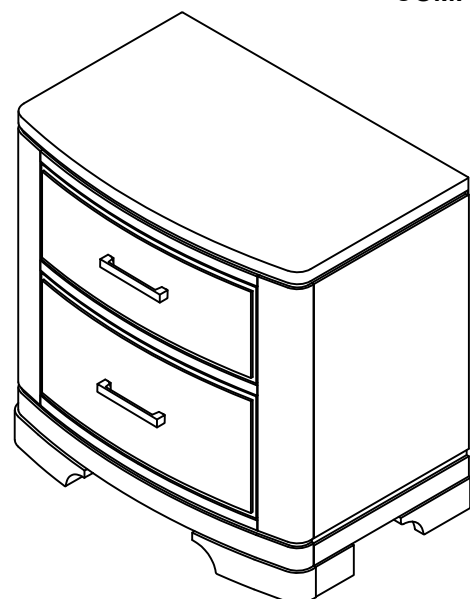

**COMPLETED/
COMPLÉTÉ**