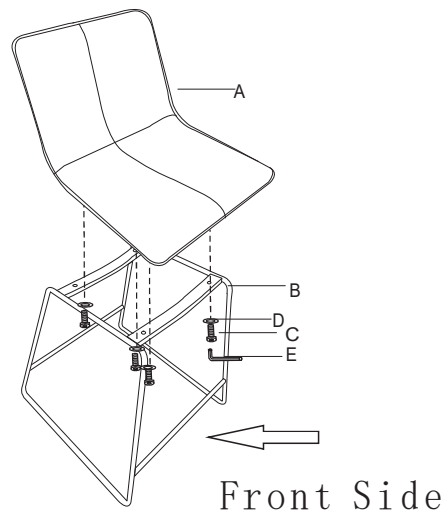

# ITEM NO:C1860P PUB CHAIR

NO.	PART	DESC	DESCRIPTION
A		SEAT	1PC
B		LEG	1PC
C		BOLT 1/4X25mm	4PC
D		FLAT WALEN	4PC
E		ALLENKEY	1PC

**Note:**Pls do not tighten all bolts until the chair is assembled completely.Once assembled,tighten all bolts before attaching the chair.

**Note:** Pls ne pas serrer tous les boulons jusqu'à ce que les selles est completely.Once assemblé assemblé, serrer tous boulons avant de fixer les selles.

Step1

Step2