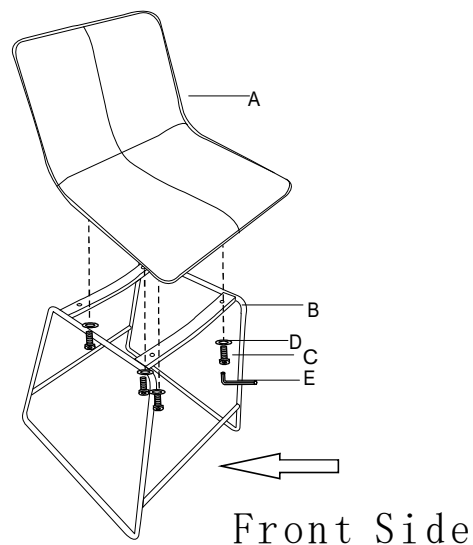

# ITEM NO:C1860D DINING CHAIR

NO.	PART	DESC	DESCRIPTION
A		SEAT	1PC
B		LEG	1PC
C		BOLT 1/4X25mm	4PC
D		FLAT WALEN	4PC
E		ALLENKEY	1PC

**Note:**Pls do not tighten all bolts until the chair is assembled completely.Once assembled,tighten all bolts before attaching the chair.

**Note:** Pls ne pas serrer tous les boulons jusqu'à ce que les selles est completely.Once assemblé assemblé, serrer tous boulons avant de fixer les selles.

Step1

Step2