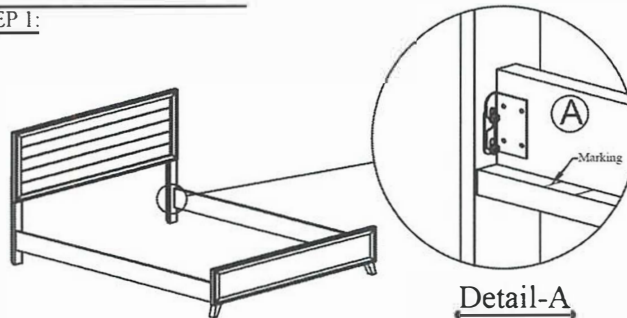

ASSEMBLY INSTRUCTIONS

MODEL : HD1688 510 - 5/0 - 6/6 RAILS

DOC. NO : RD-F05-AT
REV. NO : A
REV. DATE : 01.01.2017

COMPONENT LIST (QUEEN SIDE RAILS)

NO.	Descriptions	Qty.
A	Side Rails (packed Inside RAILS)	2
B	Queen Footboard Panel (packed Inside FB/POST/SLATS)	2
C	Slats (packed Inside FB/POST/SLATS)	5
D	Slat Support (packed Inside FB/POST/SLATS)	5

COMPONENT LIST (KING SIDE RAILS)

NO.	Descriptions	Qty.
A	Side Rails (packed Inside RAILS)	2
B	King Footboard Panel (packed Inside FB/POST/SLATS)	2
C	Slats (packed Inside FB/POST/SLATS)	5
D	Slat Support (packed Inside FB/POST/SLATS)	10

HARDWARE LIST (Packed Inside RAILS)

NO.	Descriptions	Qty.
1	Screw 1/4 P/H Rattan 8x1 32MM	10
2	Allen Key M5 x 65MM	1
3	JCBC Screw M8 x 1.25 x 25MM	8
4	Flat Washer M8	8
5	Spring Washer M8	8

ASSEMBLY TIPS:

1. Remove hardware from box and sort by size.
2. Please check to see that all hardware and parts are present prior start of assembly.
3. Please follow attached instructions in the same sequence as numbered to assure fast and easy assembly.

Warning!

1. Don't attempt to repair or modify parts that are broken or defective. Please contact the store immediately.
2. This product is for home use only and not intended for commercial establishments.

QUEEN SIDE RAILS

STEP 1: