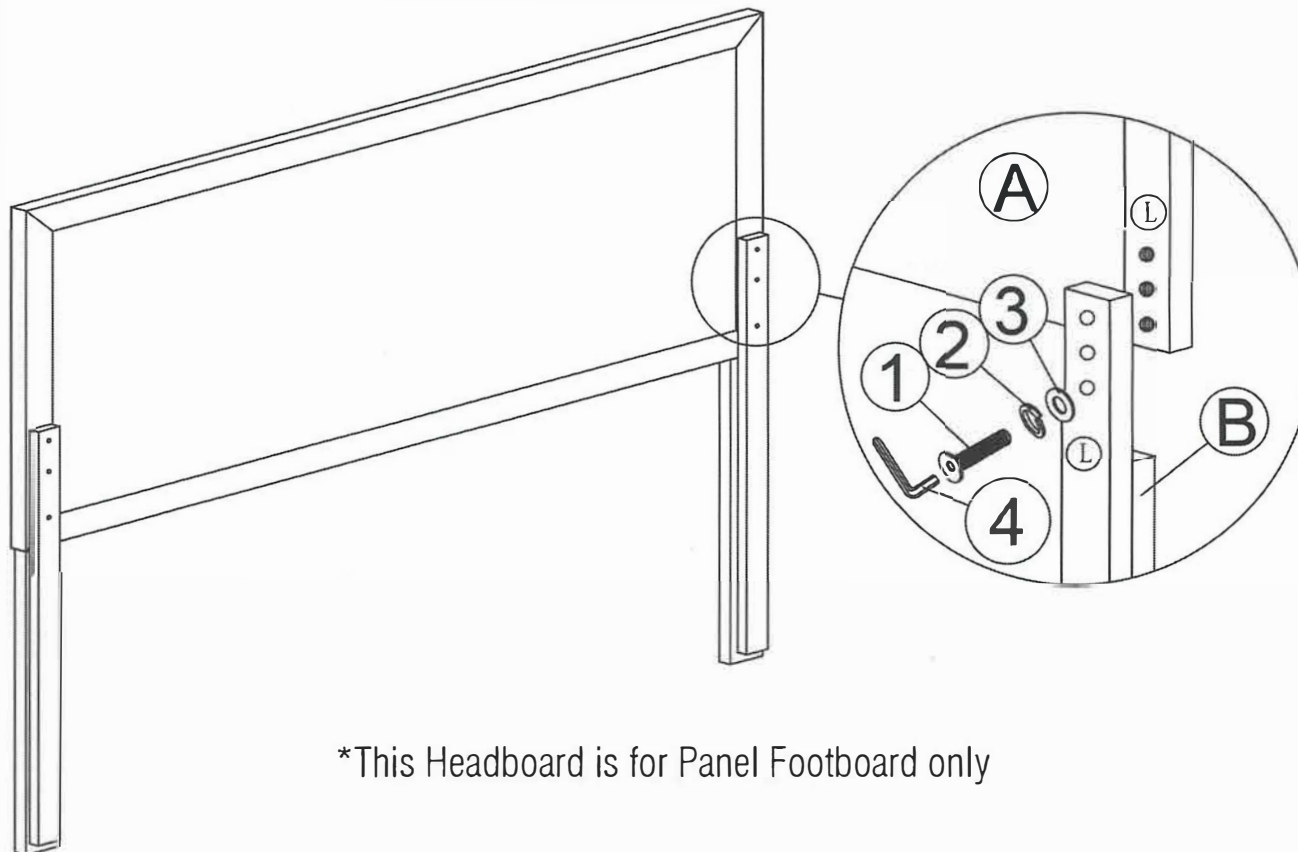

ASSEMBLY INSTRUCTIONS

MODEL : HD1688 - 490P - 5/0 PANEL HEADBOARD
HD1688 - 540P - 6/6 PANEL HEADBOARD

DOC. NO : RD-F05-AT
REV. NO : A
REV. DATE : 01.01.2017

COMPONENT LIST

NO.	Descriptions	Qty.
A	Headboard (packed Inside HB/POST)	1
B	Headboard Post (packed Inside HB/POST)	2

HARDWARE LIST (Packed Inside HB)

No.	Description	Dimension	Picture	Qty.
1	JCBC Bolt	M6 x 1.0 x 40MM		6
2	Spring Washer	M6		6
3	Flat Washer	M6		6
4	Allen Key	4 x 60MM		1

*This Headboard is for Panel Footboard only

ASSEMBLY TIPS:

- 1.Remove hardware from box and sort by size.
- 2.Please check to see that all hardware and parts are present prior start of assembly.
- 3.Please follow attached instructions in the same sequence as numbered to assure fast and easy assembly.

Warning!

- 1.Don't attempt to repair or modify parts that are broken or defective.Please contact the store immediately.
- 2.This product is for home use only and not intended for commercial establishments.