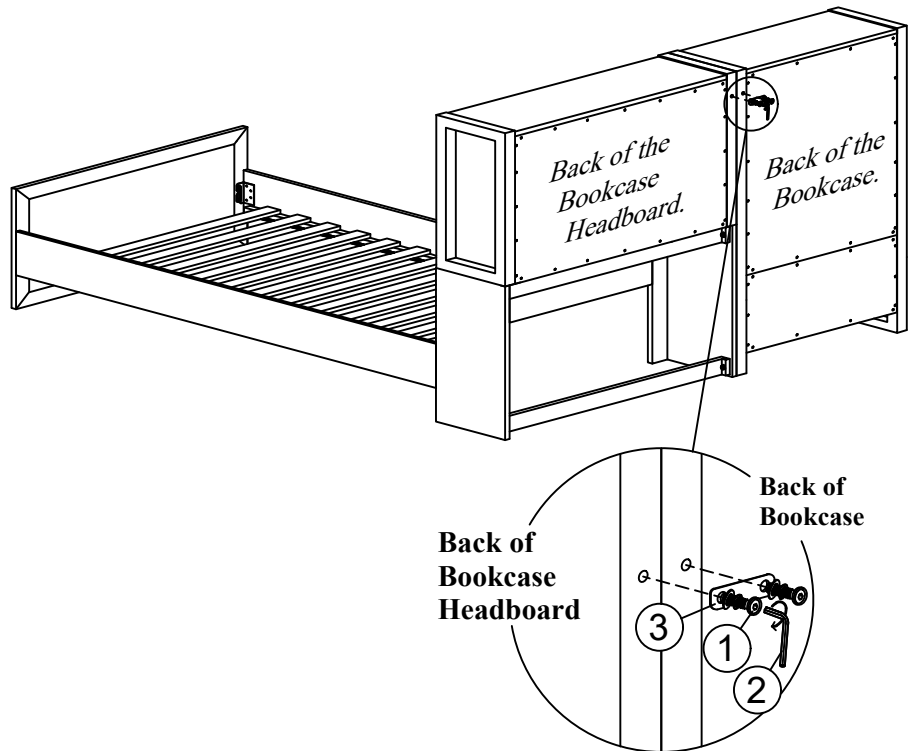

STEP 2

ASSEMBLY TIPS:

1. Remove hardware from box and sort by size.
2. Please check to see that all hardware and parts are present prior start of assembly.
3. Please follow attached instructions in the same sequence as numbered to assure fast and easy assembly.

⚠ WARNING!

1. Don't attempt to repair or modify parts that are broken or defective. Please contact the store immediately.
2. This product is for home use only and not intended for commercial establishments.