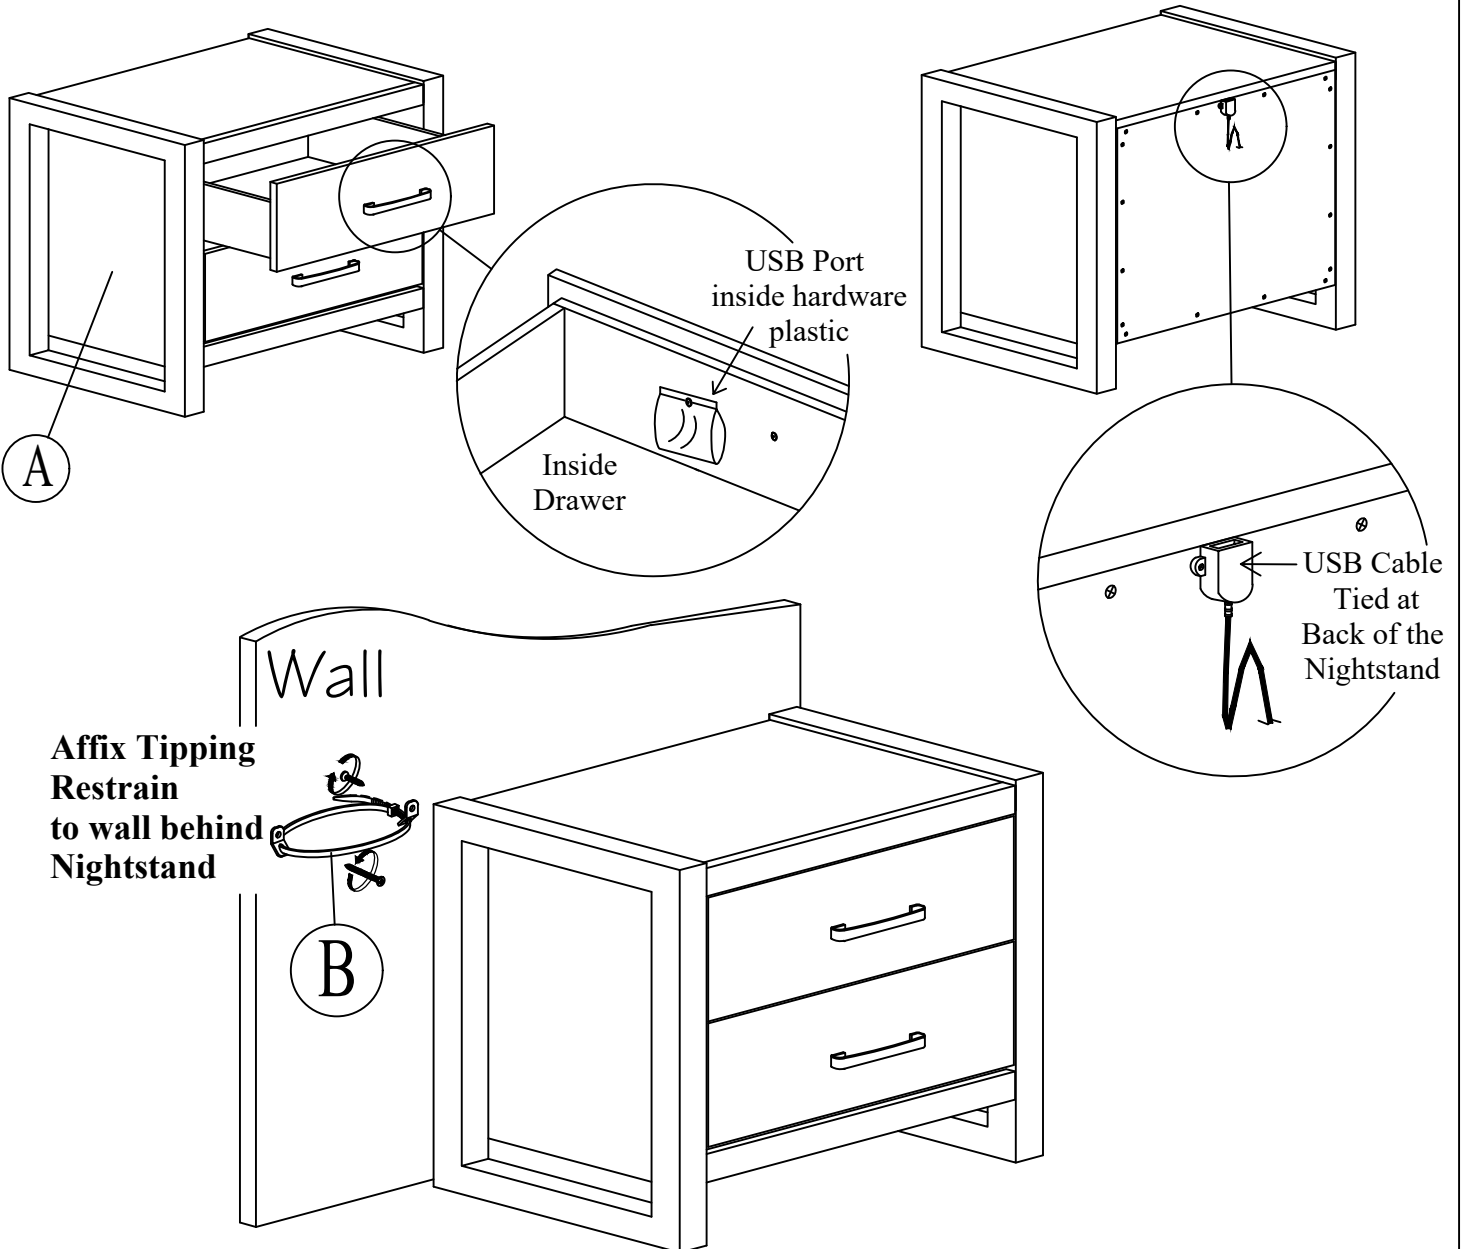

ASSEMBLY INSTRUCTION

STEP ONE FURNITURE

STOF 2 DRAWER NIGHTSTAND w/1 USB PORT
SKU 34227048 - 27014 - 410
SKU 34227050 - 27015 - 410

Thank you for purchasing this quality product. Be sure to check all packing material carefully for small parts, which may have come loose inside the carton during shipment. Identify and count all parts and compare with the parts list below:

| Part List | No. | Description | Qty |
|-----------|-----|------------------|------|
| | A | Nightstand | 1 Pc |
| | B | Tipping Restrain | 1 Pc |

ASSEMBLY TIPS:

1. Remove hardware from box and sort by size.
2. Please check to see that all hardware and parts are present prior start of assembly.
3. Please follow attached instructions in the same sequence as numbered to assure fast and easy assembly.